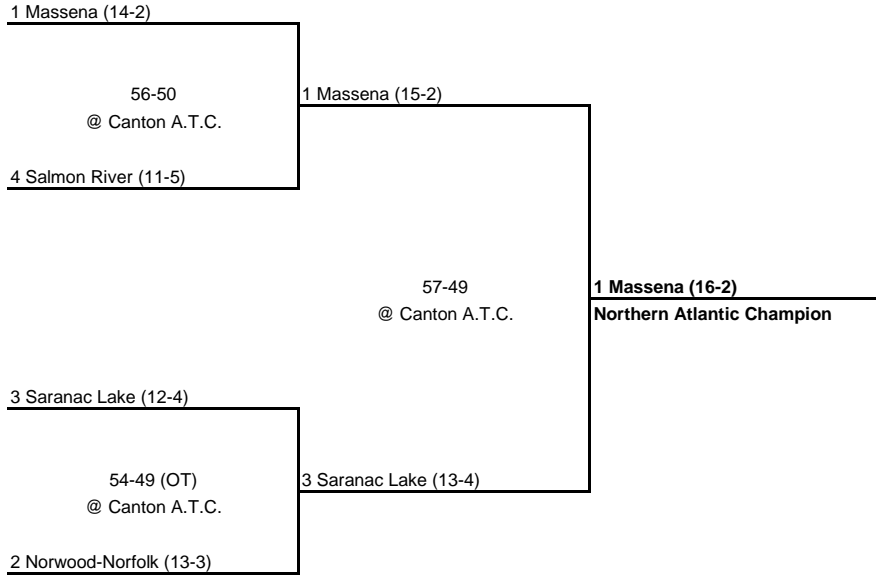

---

---

**1968 NORTHERN ATLANTIC CHAMPIONSHIP**

---

---

**New York State Section X**

---

---

SEMI FINAL

FINAL

---

---

**1968 VALLEY LEAGUE CHAMPIONSHIP**

---

---

**New York State Section X**

---

---

SEMI FINAL

FINAL