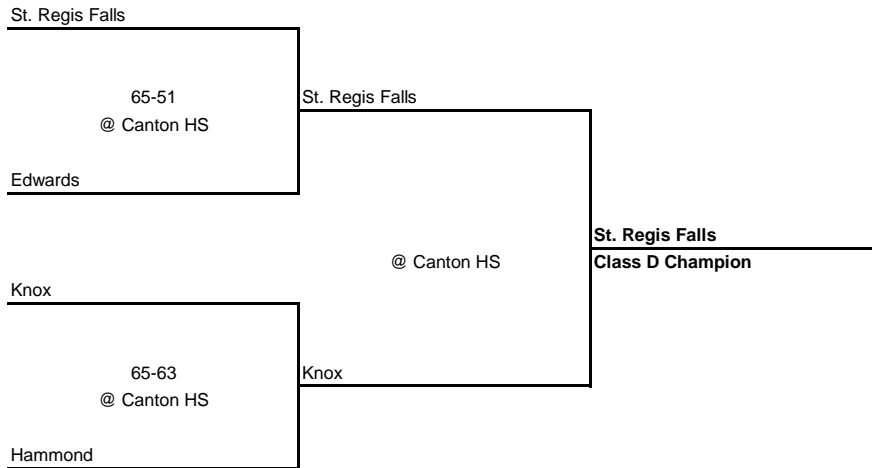

SEMI FINAL

FINAL

---

---

**1968 CLASS D CHAMPIONSHIP**

---

---

**New York State Section X**

---

---

SEMI FINAL

FINAL

**1968 OVERALL CHAMPIONSHIP**

**New York State Section X**

SEMI FINAL

FINAL