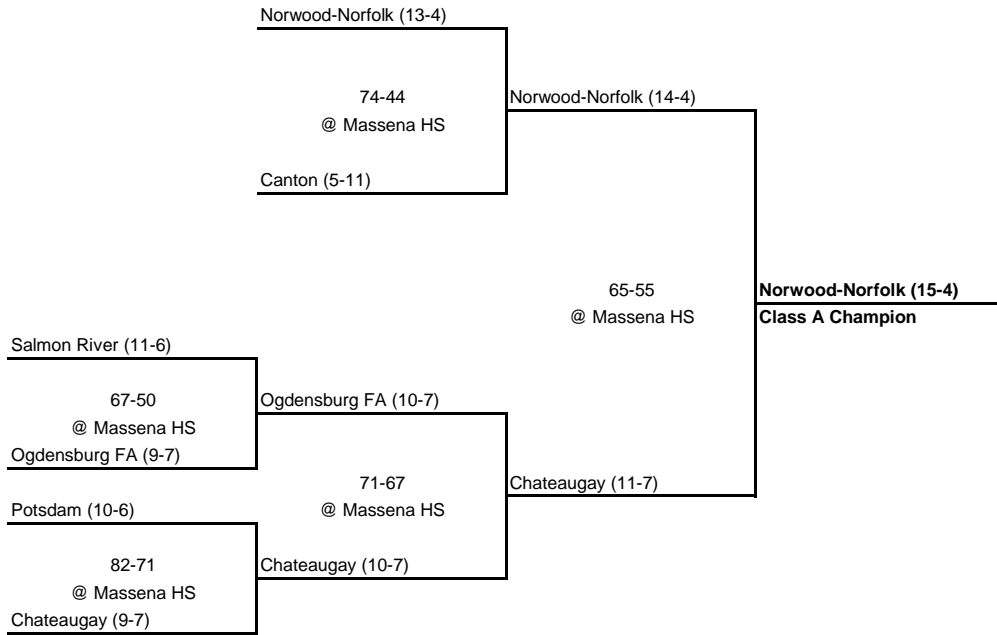

---

---

**1968 CLASS A CHAMPIONSHIP**

**New York State Section X**

---

QUARTERFINAL

SEMI FINAL

FINAL

---

---

**1968 CLASS C CHAMPIONSHIP**

---

---

**New York State Section X**

---

---

SEMI FINAL

FINAL

---

---

**1968 CLASS D CHAMPIONSHIP**

---

---

**New York State Section X**

---

---

SEMI FINAL

FINAL

**1968 OVERALL CHAMPIONSHIP**

**New York State Section X**

SEMI FINAL

FINAL