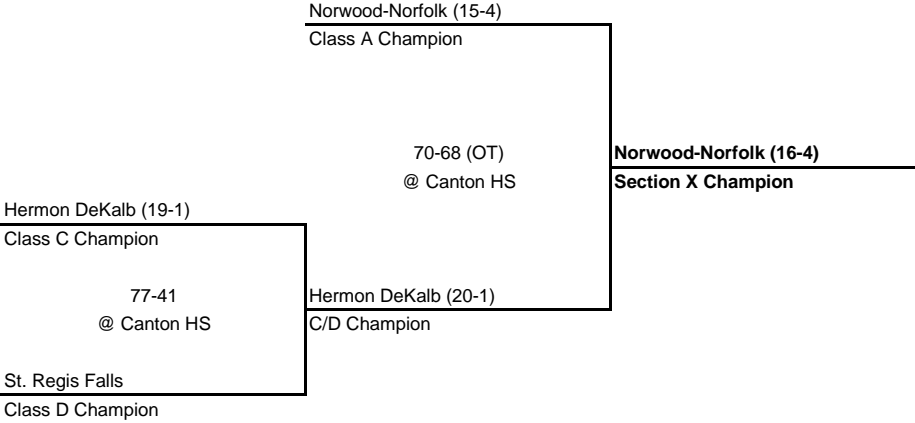

---

---

SEMI FINAL

FINAL

**1968 OVERALL CHAMPIONSHIP**

**New York State Section X**

SEMI FINAL

FINAL