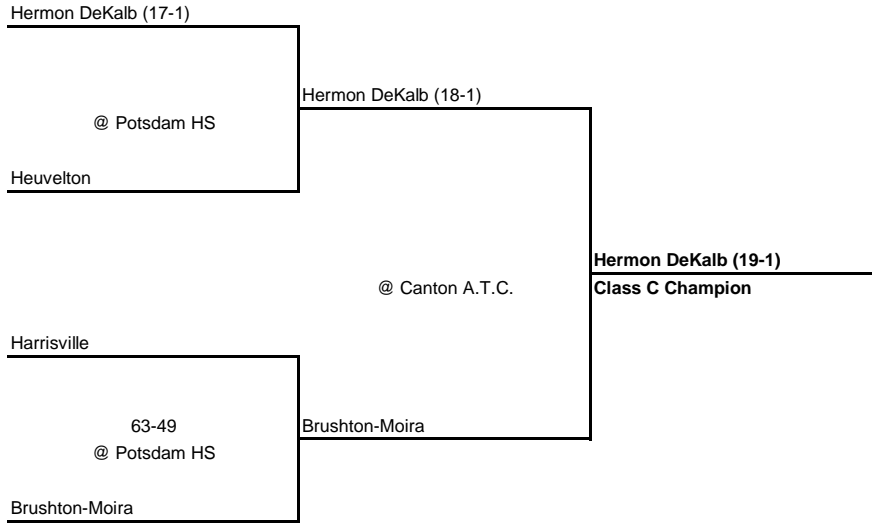

SEMI FINAL

FINAL

---

---

**1968 CLASS D CHAMPIONSHIP**

---

---

**New York State Section X**