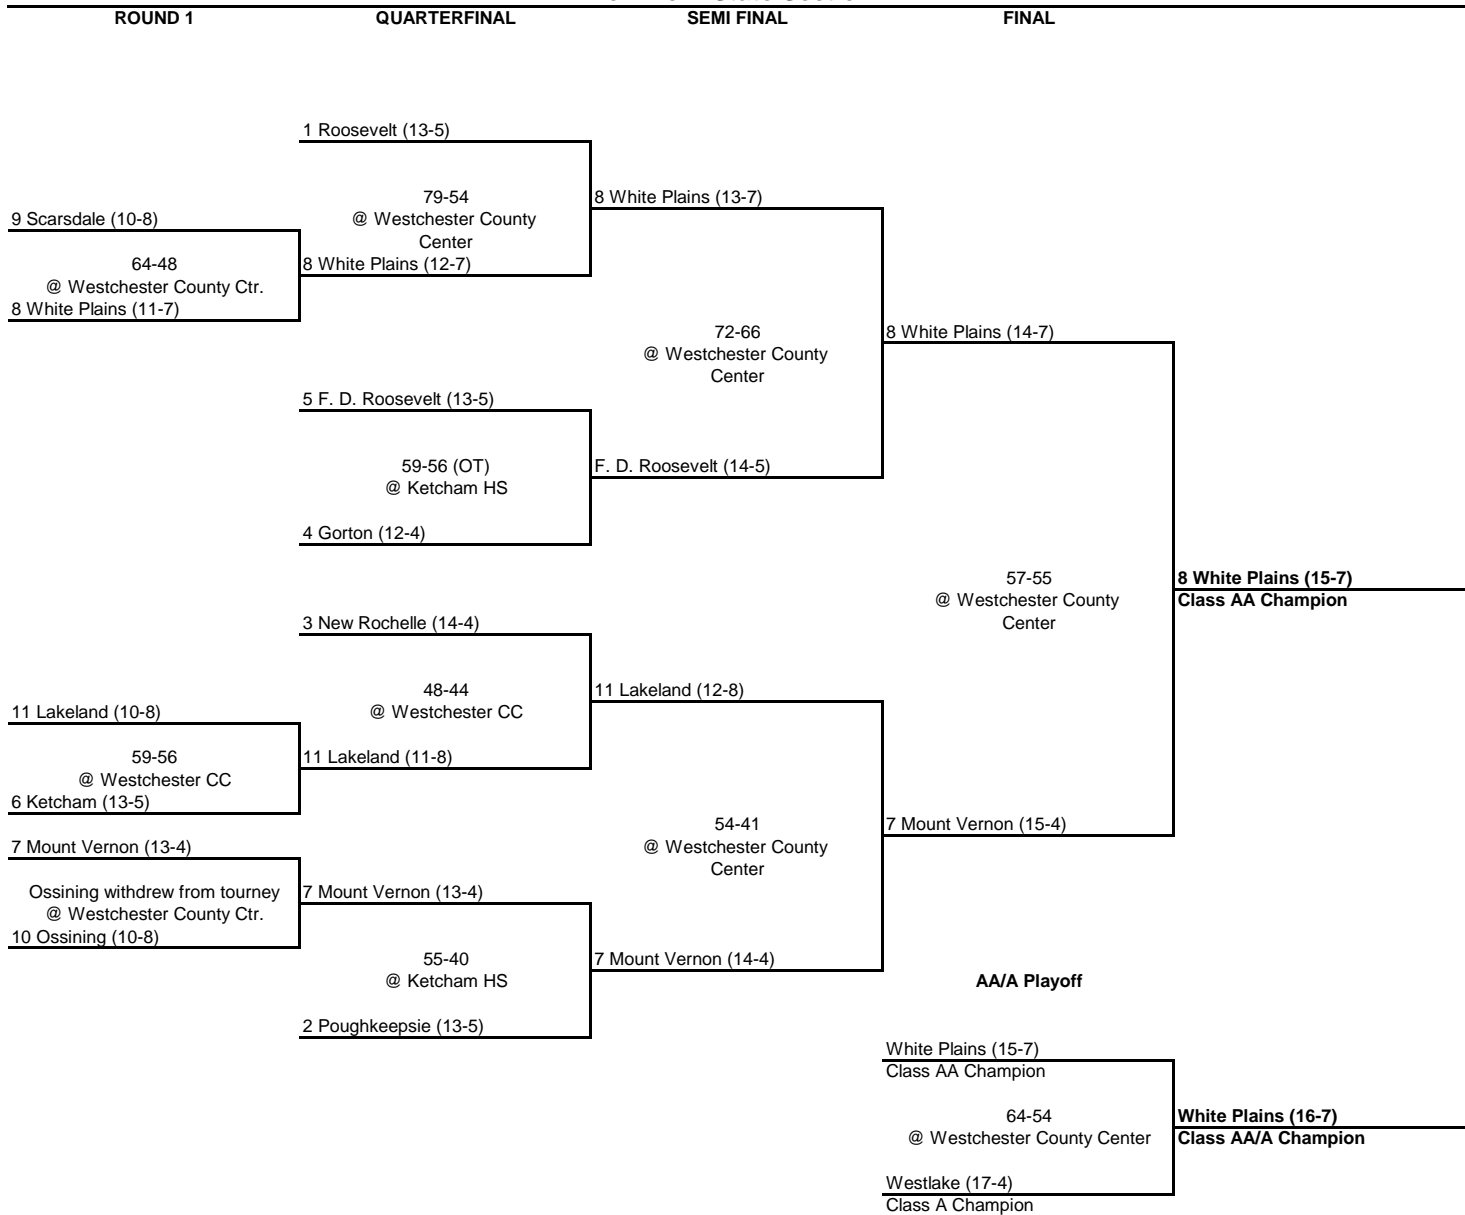

1969 CLASS AA CHAMPIONSHIP

New York State Section I

1969 CLASS A CHAMPIONSHIP

New York State Section I

QUARTERFINAL

SEMI FINAL

FINAL

1969 CLASS B CHAMPIONSHIP