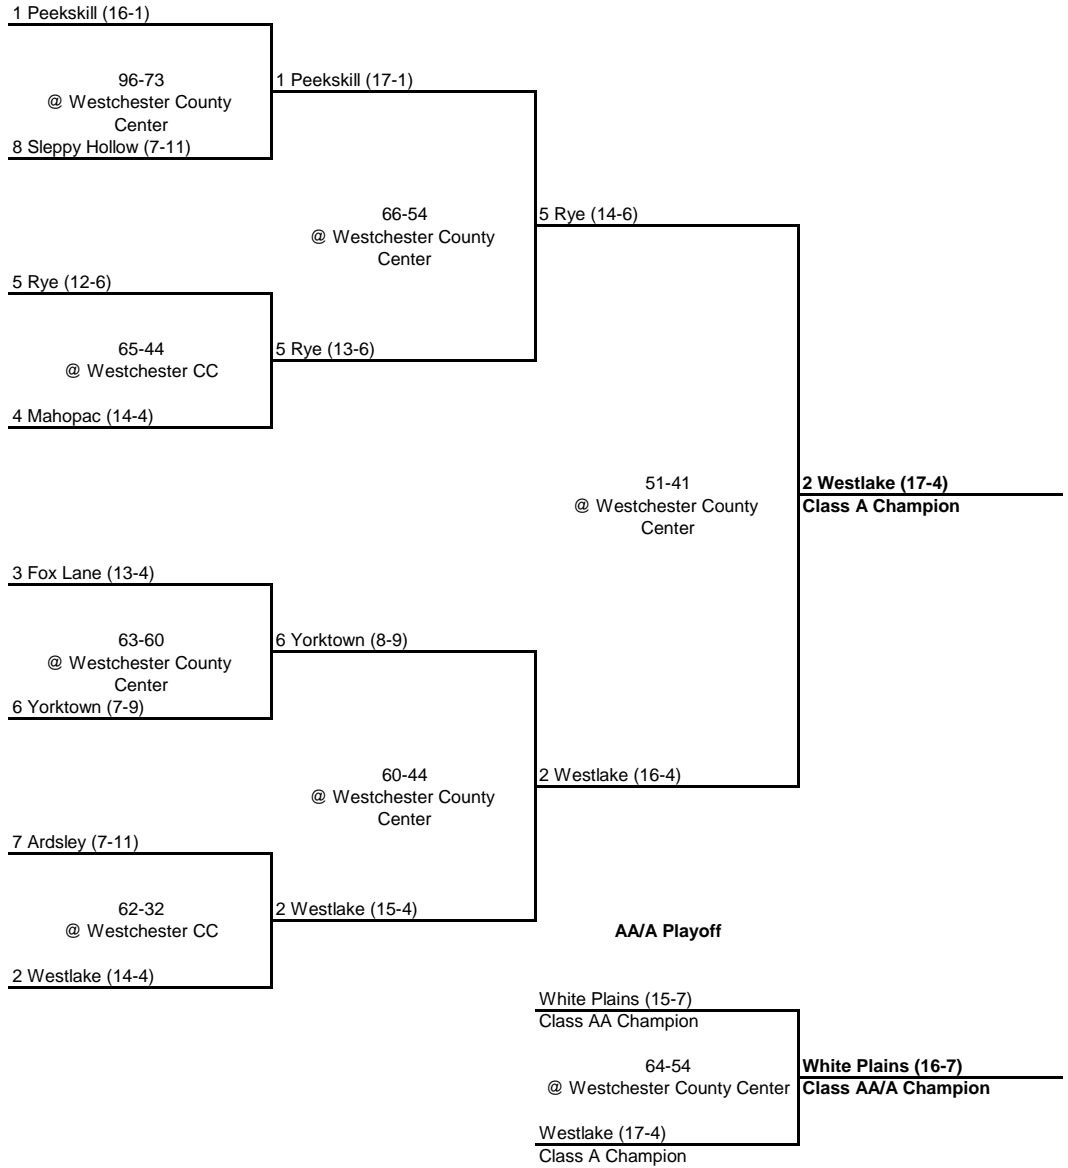

1969 CLASS AA CHAMPIONSHIP

New York State Section I

1969 CLASS A CHAMPIONSHIP

New York State Section I

QUARTERFINAL

SEMI FINAL

FINAL

1969 CLASS B CHAMPIONSHIP