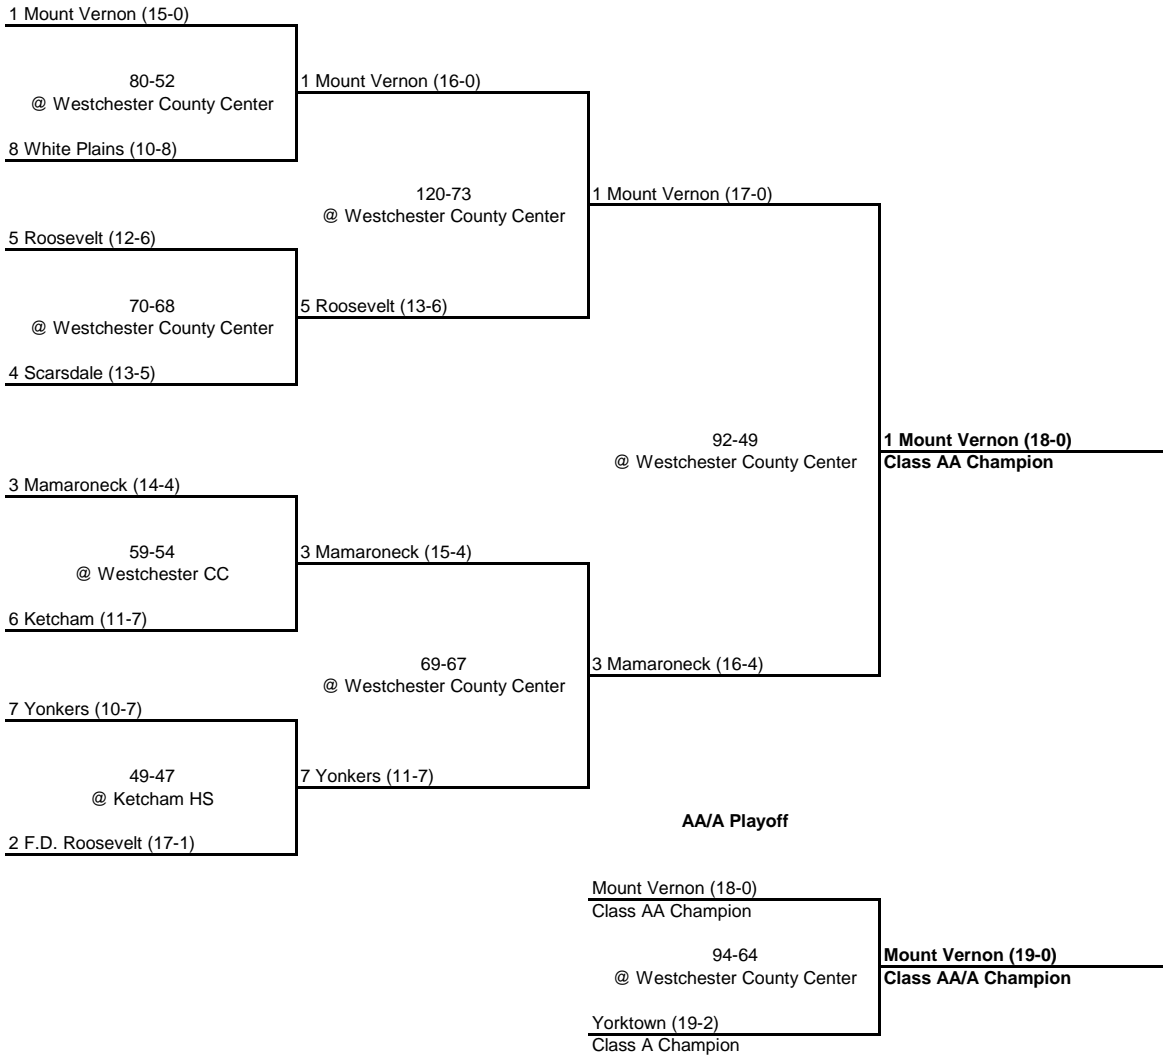

**1971 CLASS AA CHAMPIONSHIP**

**New York State Section I**

QUARTERFINAL

SEMI FINAL

FINAL

**1971 CLASS A CHAMPIONSHIP**

**New York State Section I**

ROUND 1

QUARTERFINAL

SEMI FINAL

FINAL

**1971 CLASS B CHAMPIONSHIP**

**New York State Section I**

ROUND 1

QUARTERFINAL

SEMI FINAL

FINAL

1 Woodlands (17-1)

8 Brewster (10-8)

84-83  
@ Ketcham HS  
9 Beacon (10-8)

77-65  
@ Westchester County Center  
9 Beacon (11-8)

1 Woodlands (18-1)

5 Somers (11-7)

75-69  
@ Westchester CC  
4 Hen Hud (11-6)

**1 Alexander Hamilton (20-1)**  
**Class C Champion**

3 Pine Plains (14-3)

66-48  
@ Westchester County Center

6 Tuckahoe (12-5)

6 Tuckahoe (13-5)

66-53  
@ Westchester County Center

2 Briarcliff (17-2)

7 Webutuck (12-5)