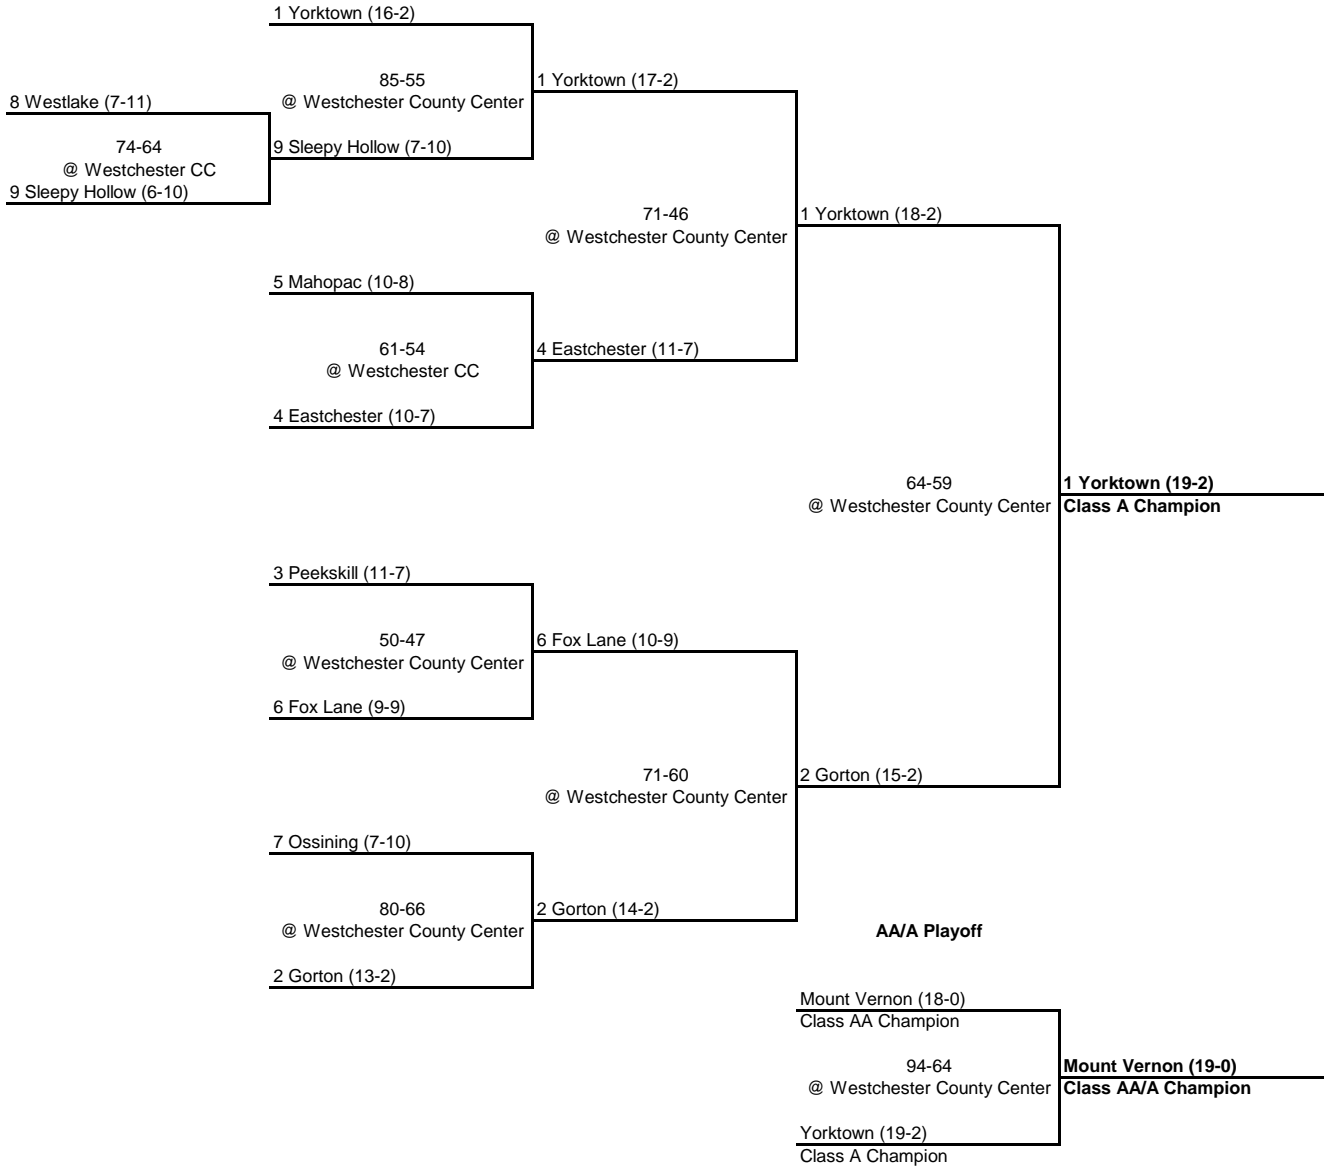

**1971 CLASS AA CHAMPIONSHIP**

**New York State Section I**

QUARTERFINAL

SEMI FINAL

FINAL

**1971 CLASS A CHAMPIONSHIP**

**New York State Section I**

ROUND 1

QUARTERFINAL

SEMI FINAL

FINAL

**1971 CLASS B CHAMPIONSHIP**

**New York State Section I**

ROUND 1

QUARTERFINAL

SEMI FINAL