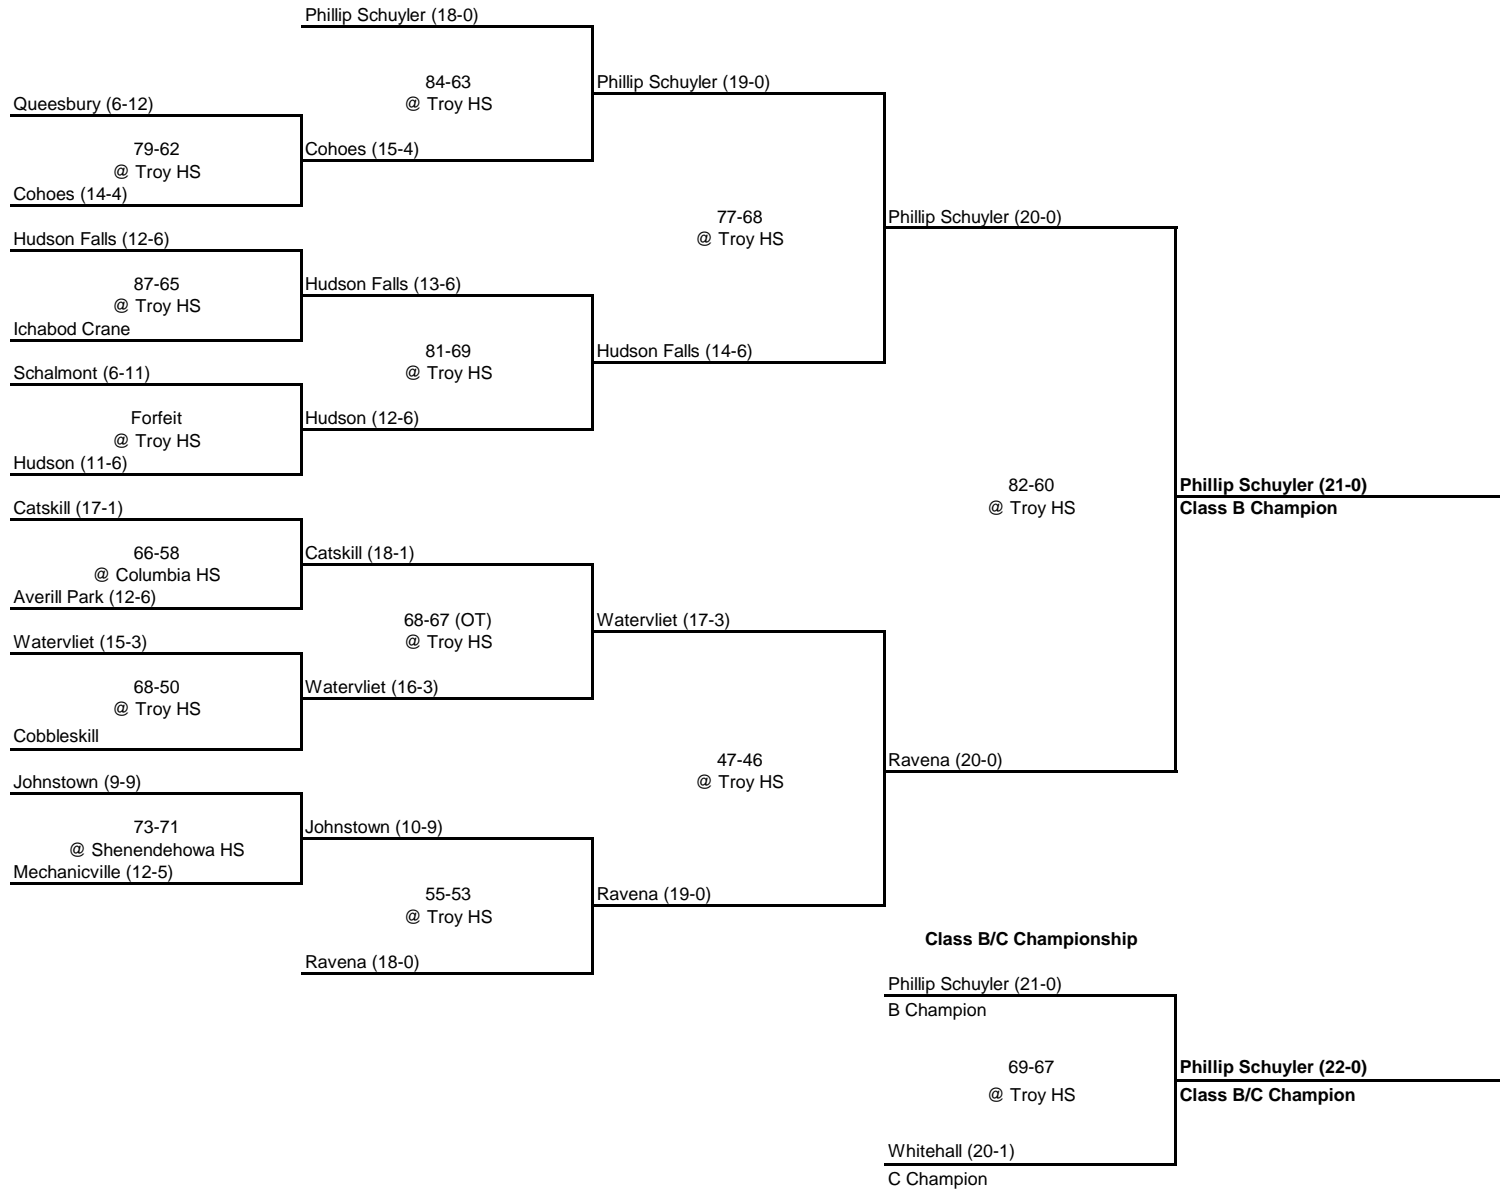

1971 CLASS B CHAMPIONSHIP

New York State Section II

ROUND 1

QUARTERFINAL

SEMI FINAL

FINAL

1971 CLASS C CHAMPIONSHIP

New York State Section II