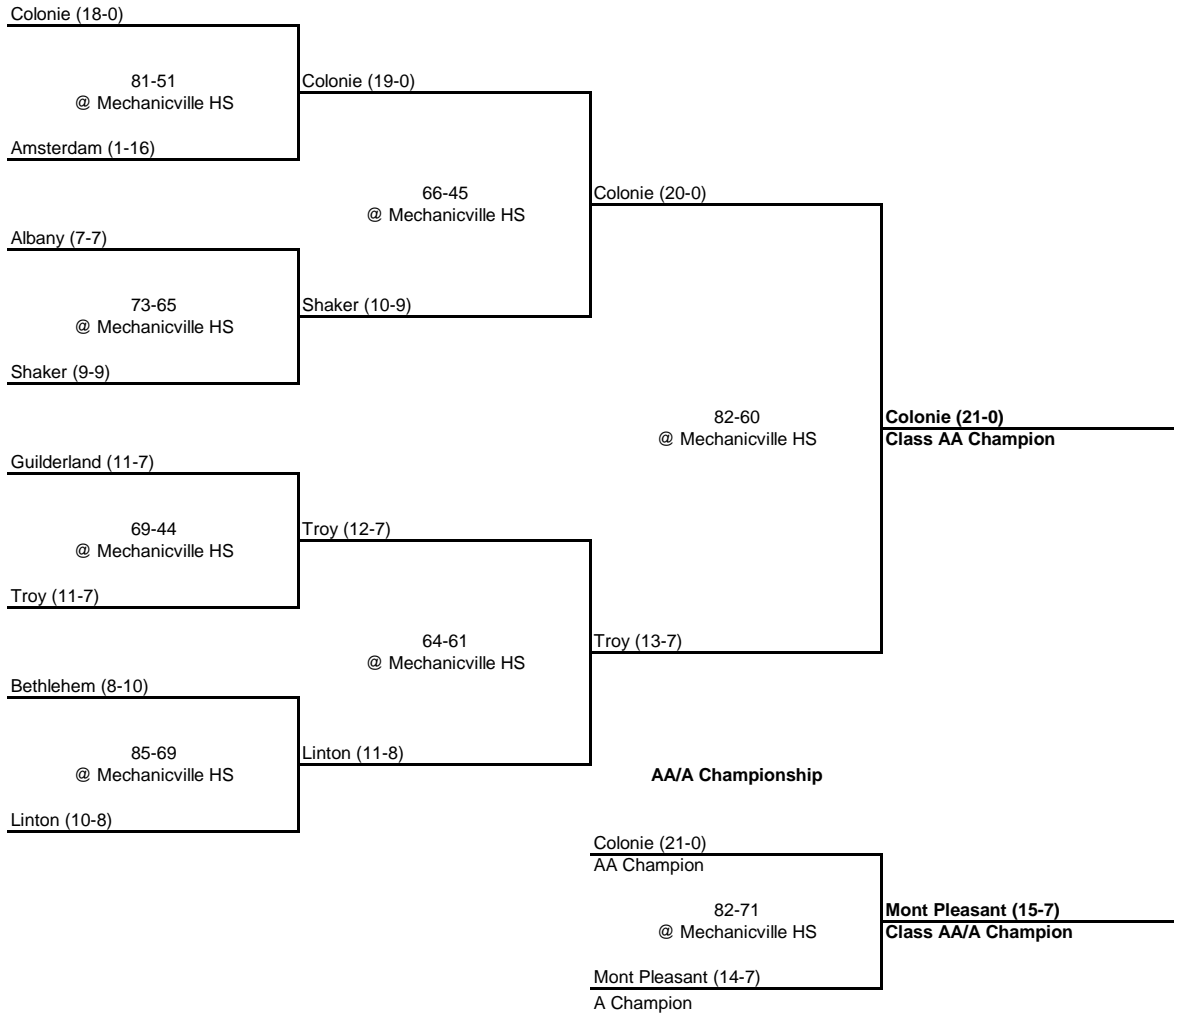

1971 CLASS AA CHAMPIONSHIP

New York State Section II

QUARTERFINAL

SEMI FINAL

FINAL

1971 CLASS A CHAMPIONSHIP

New York State Section II

ROUND 1