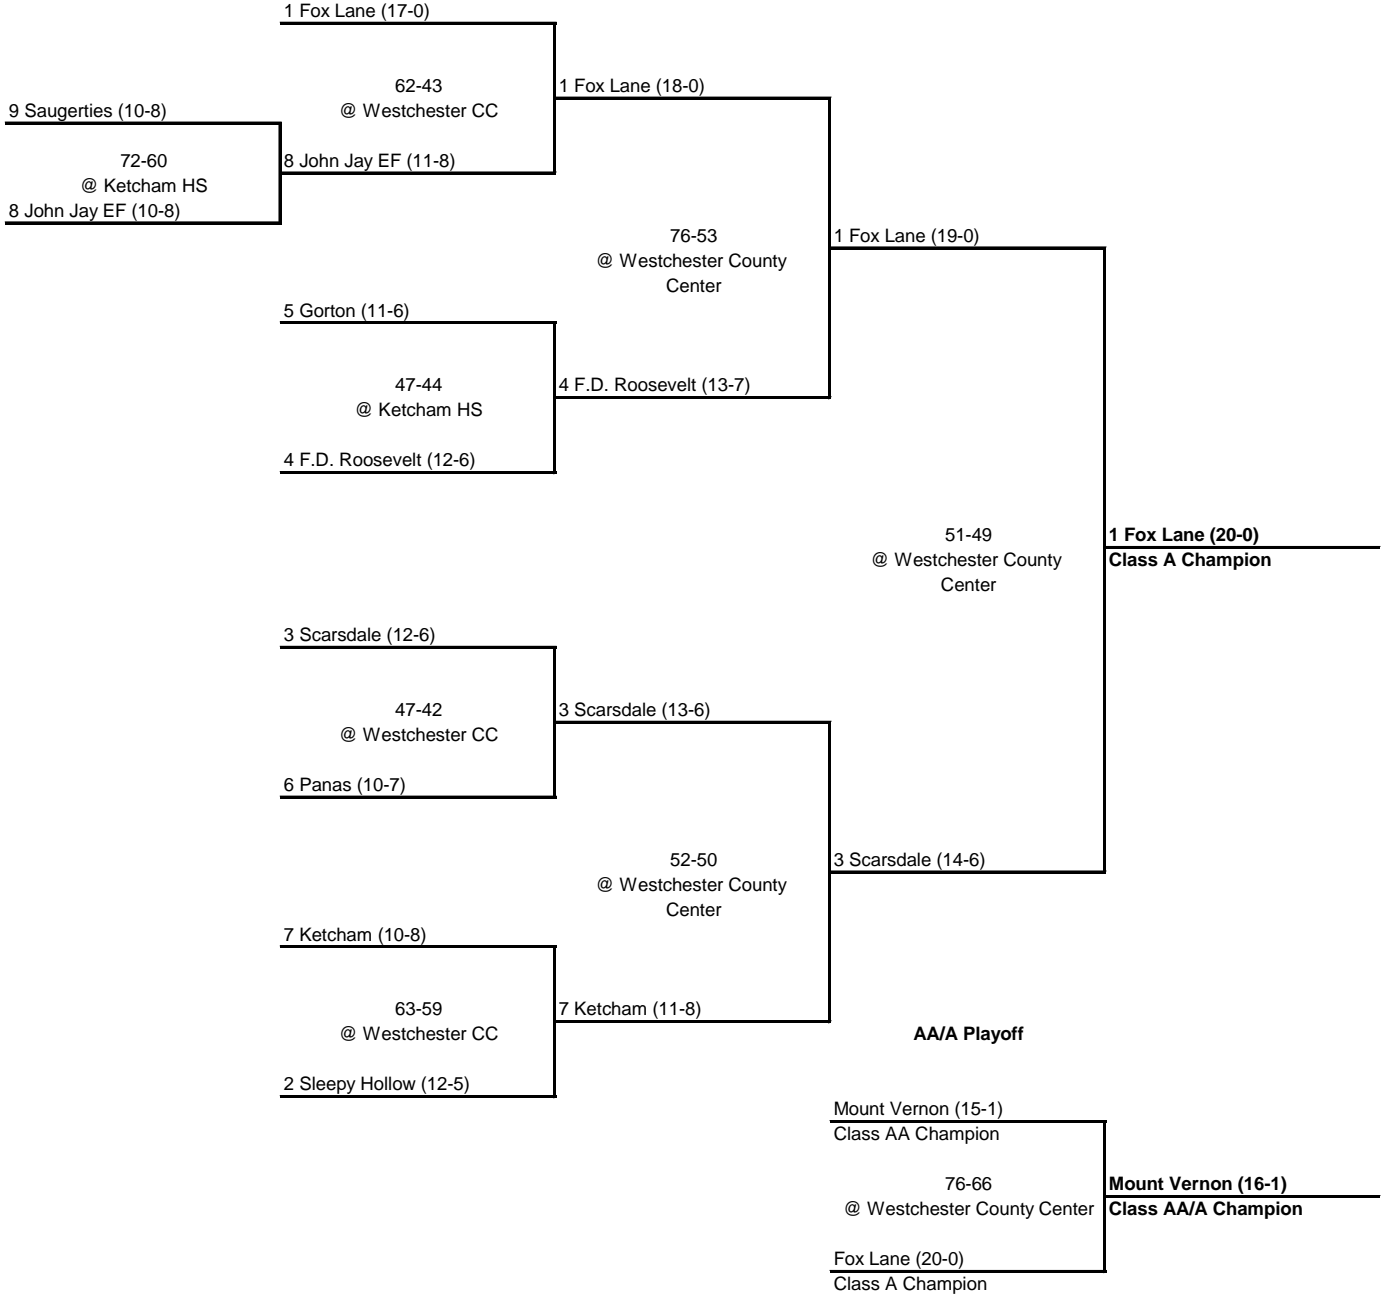

1972 CLASS A CHAMPIONSHIP

New York State Section I

ROUND 1

QUARTERFINAL

SEMI FINAL

FINAL