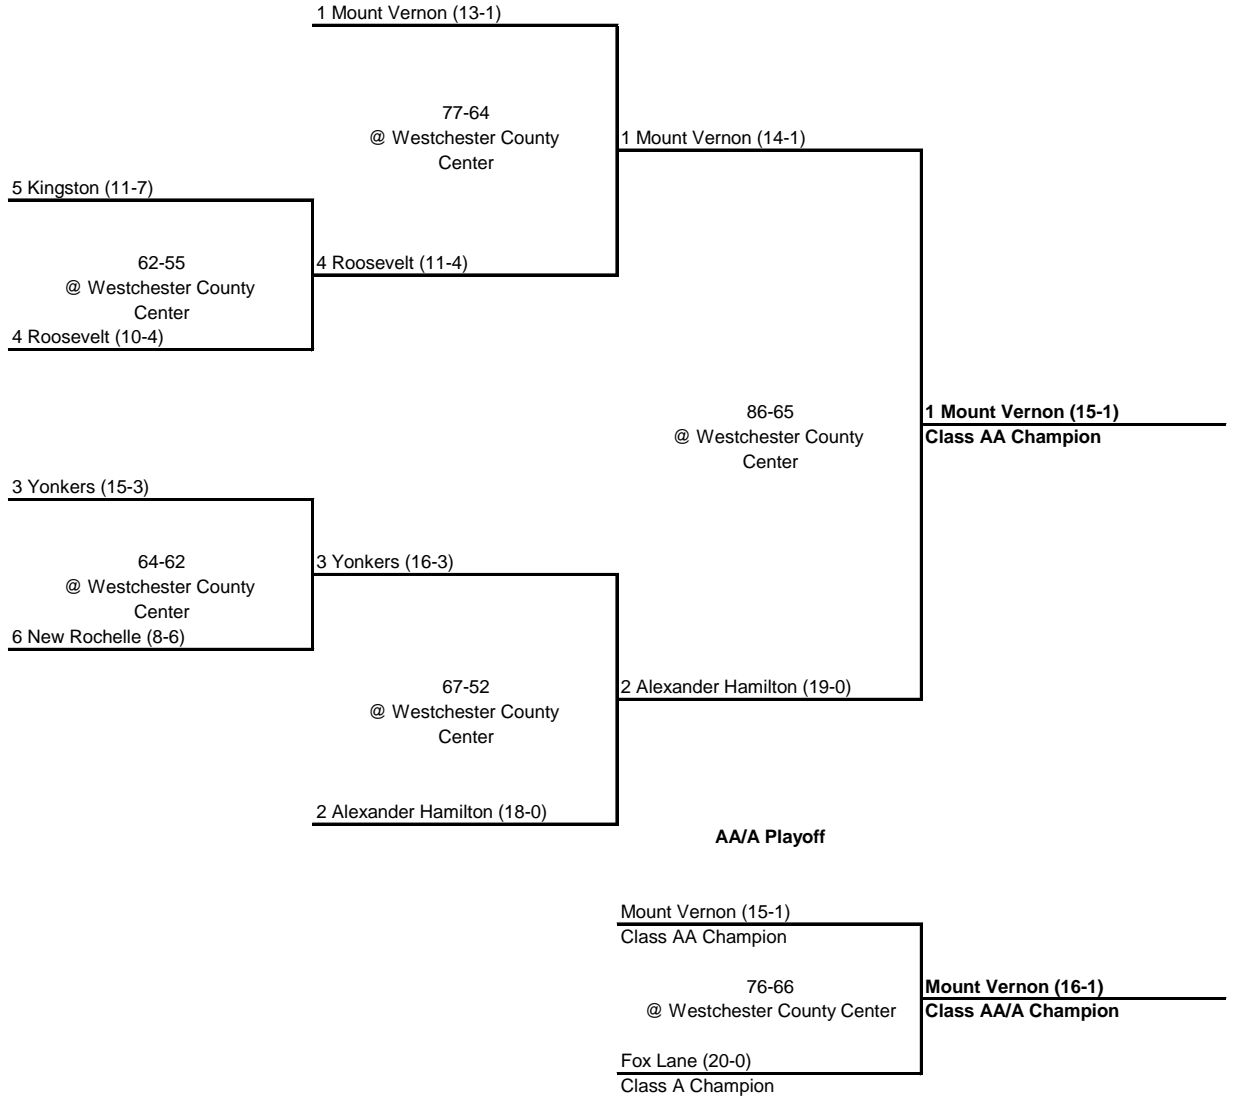

1972 CLASS AA CHAMPIONSHIP

New York State Section I

QUARTERFINAL

SEMI FINAL

FINAL