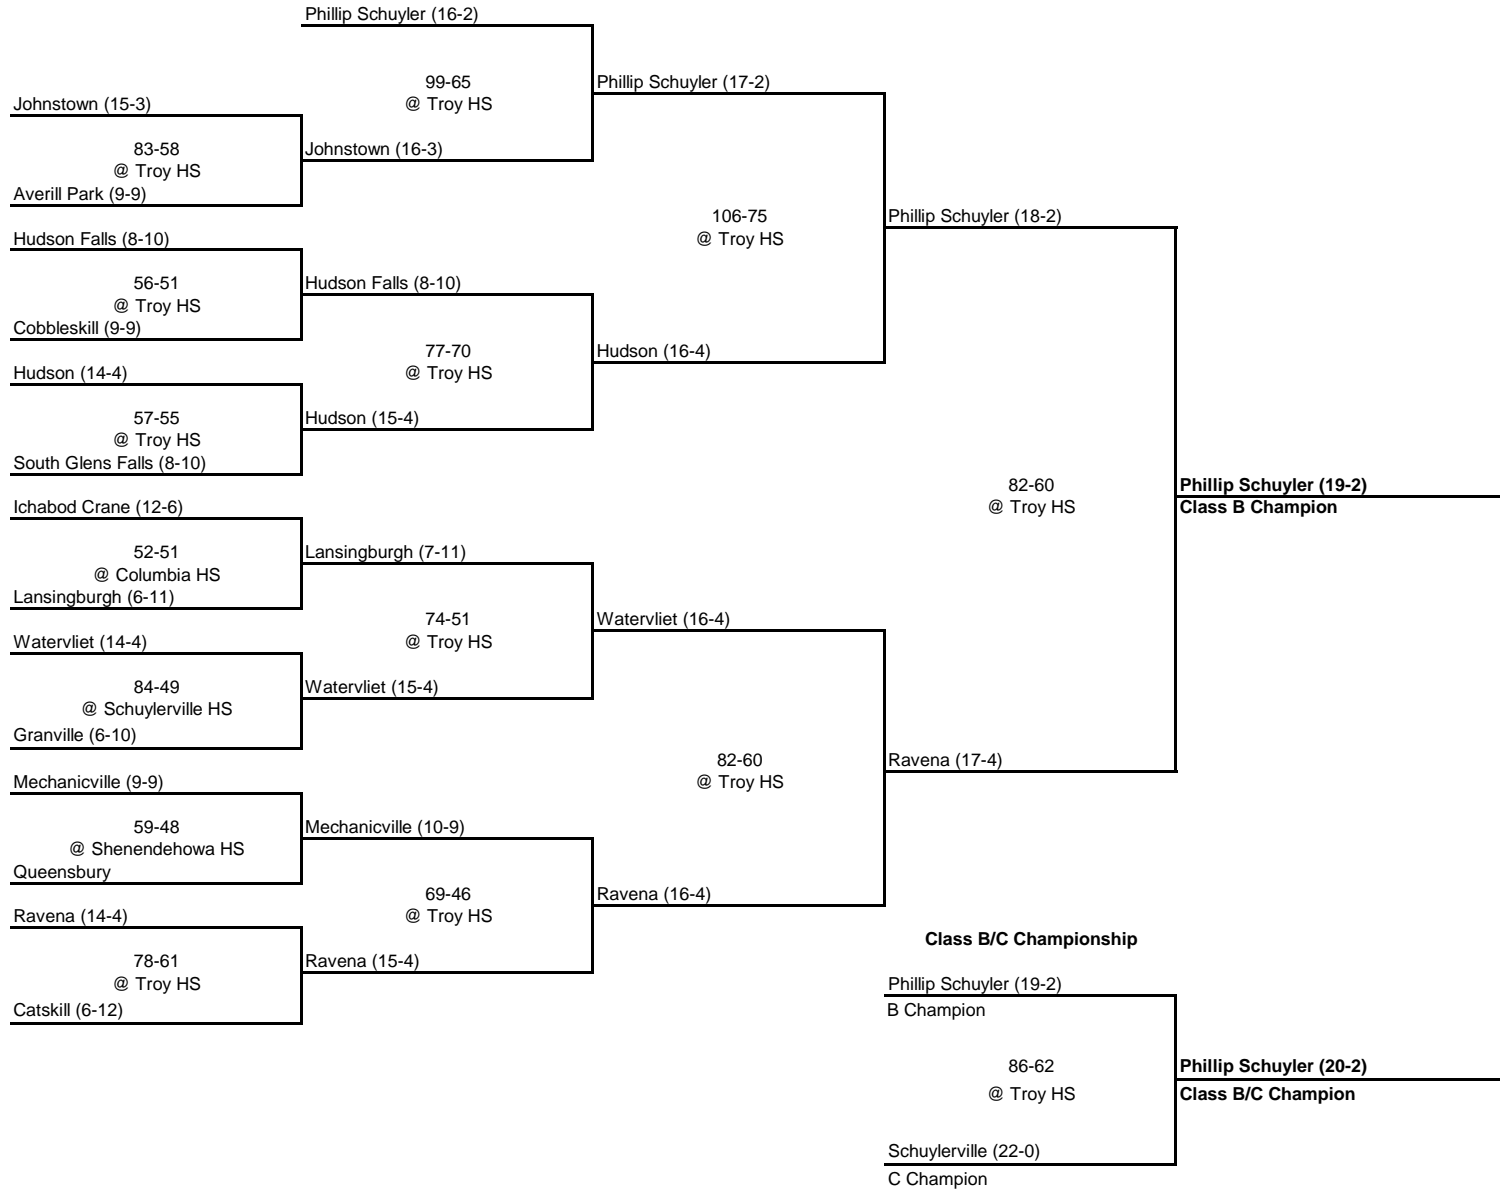

1972 CLASS B CHAMPIONSHIP

New York State Section II

ROUND 1

QUARTERFINAL

SEMI FINAL

FINAL