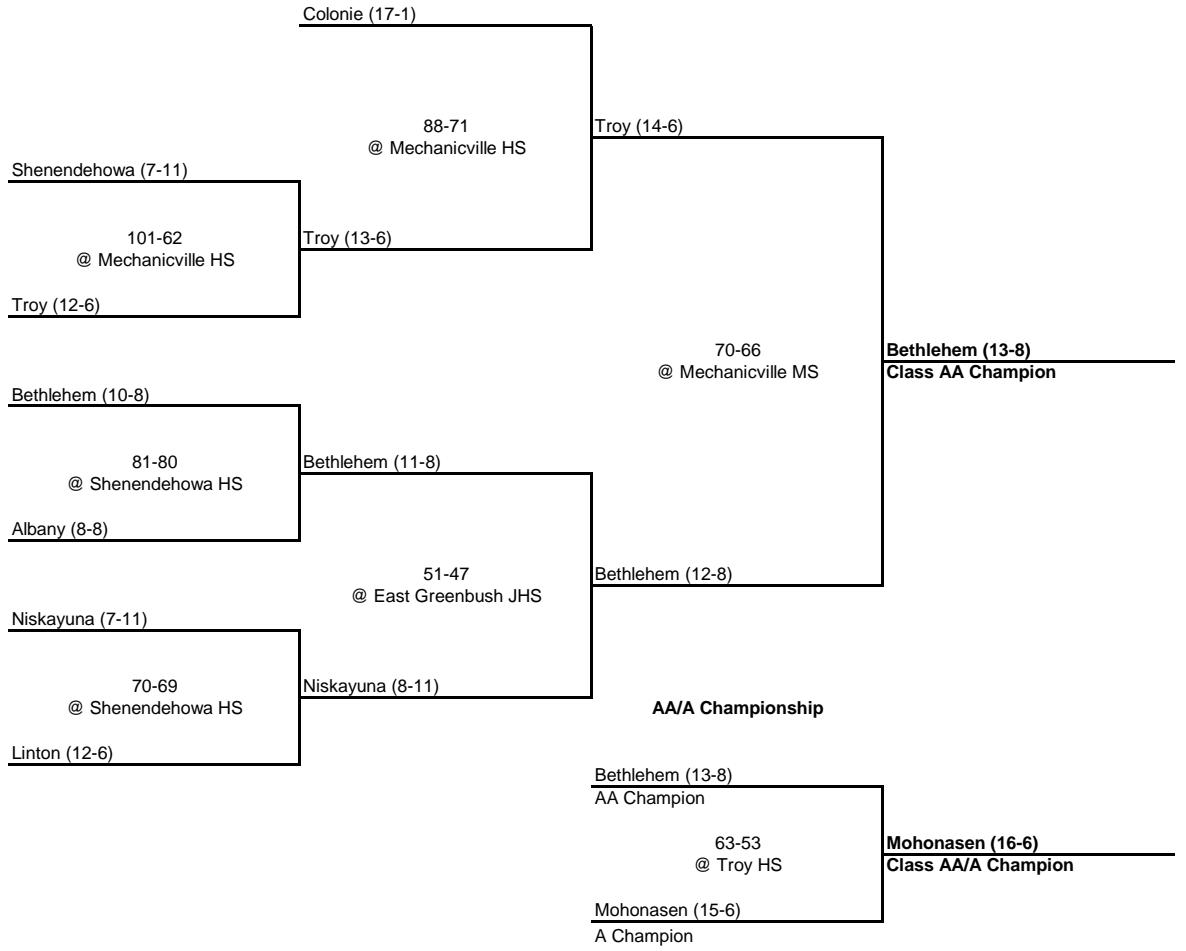

1972 CLASS AA CHAMPIONSHIP

New York State Section II

QUARTERFINAL

SEMI FINAL

FINAL

1972 CLASS A CHAMPIONSHIP

New York State Section II

QUARTERFINAL