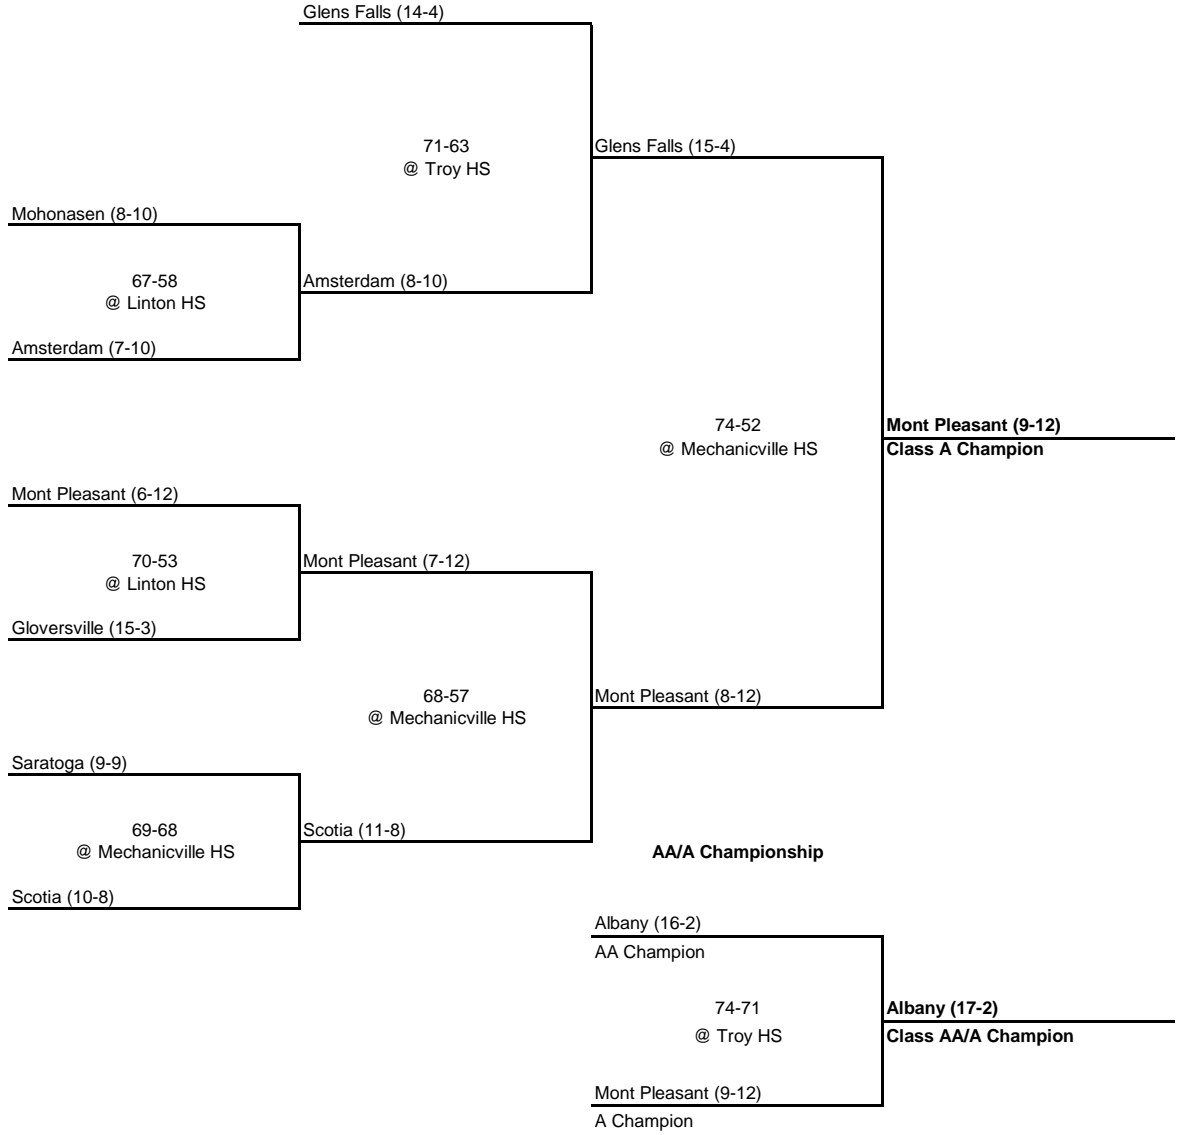

1974 CLASS A CHAMPIONSHIP

New York State Section II

QUARTERFINAL

SEMI FINAL

FINAL