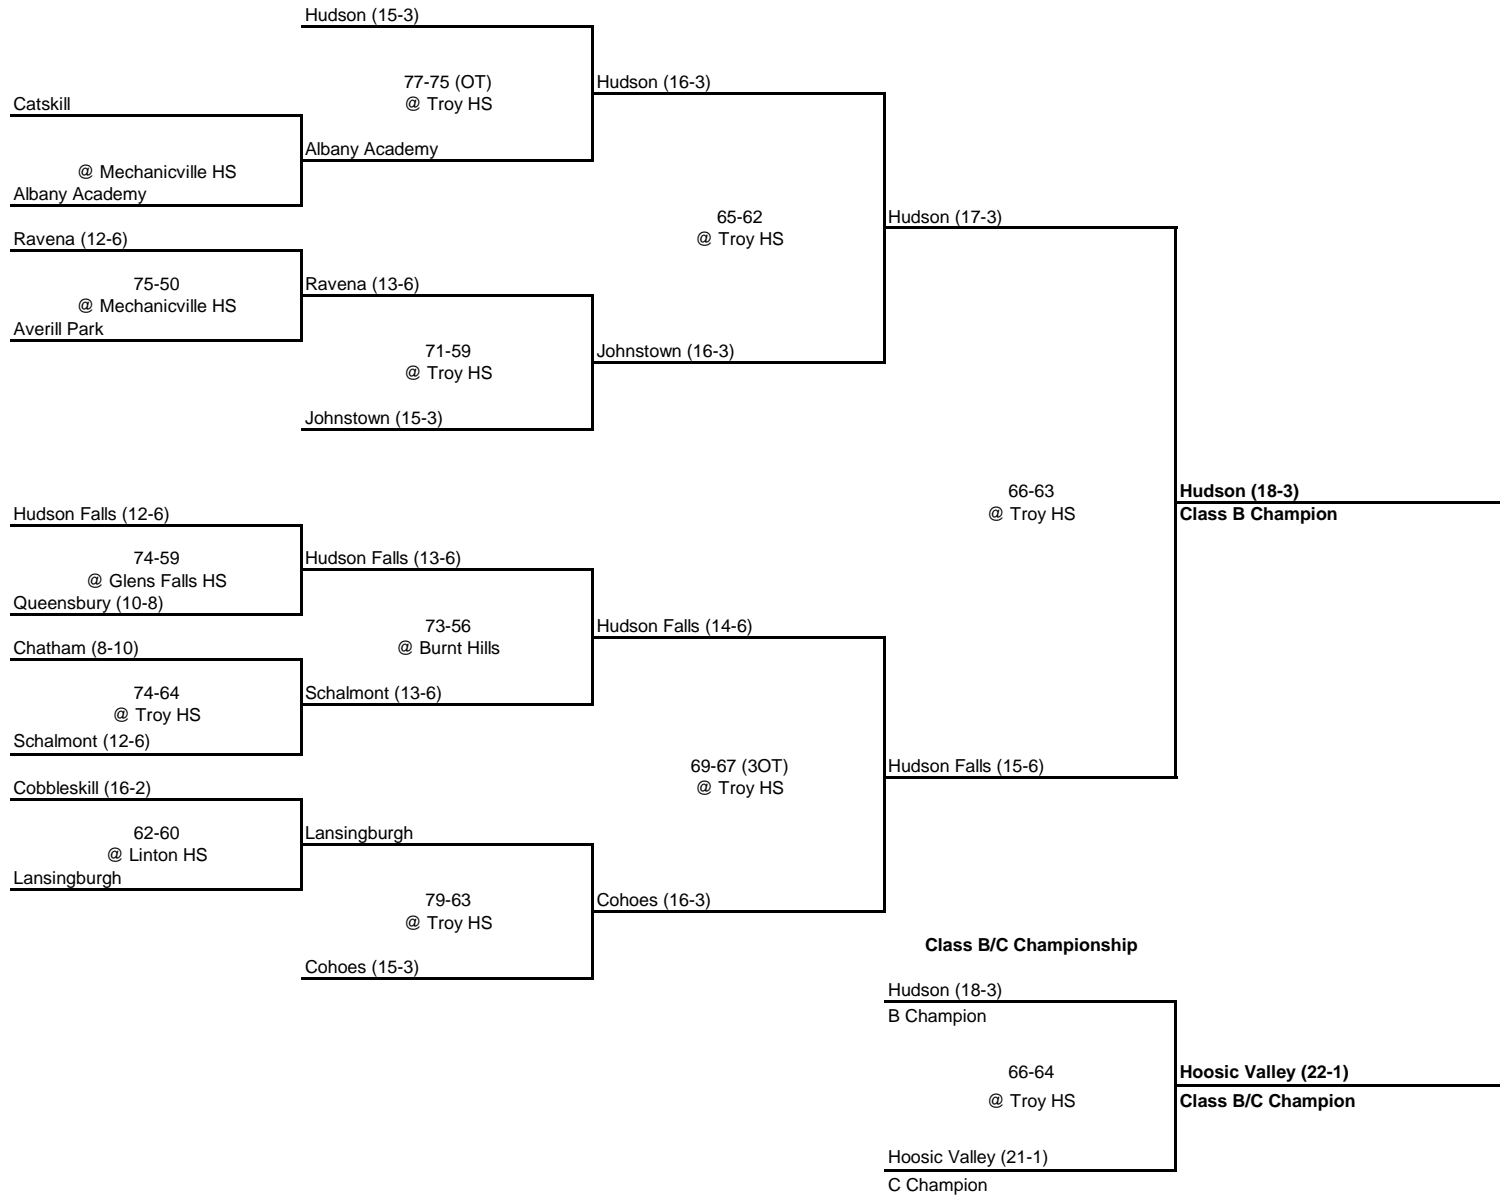

ROUND 1

QUARTERFINAL

SEMI FINAL

FINAL

1974 CLASS D CHAMPIONSHIP

New York State Section II

ROUND 1

QUARTERFINAL