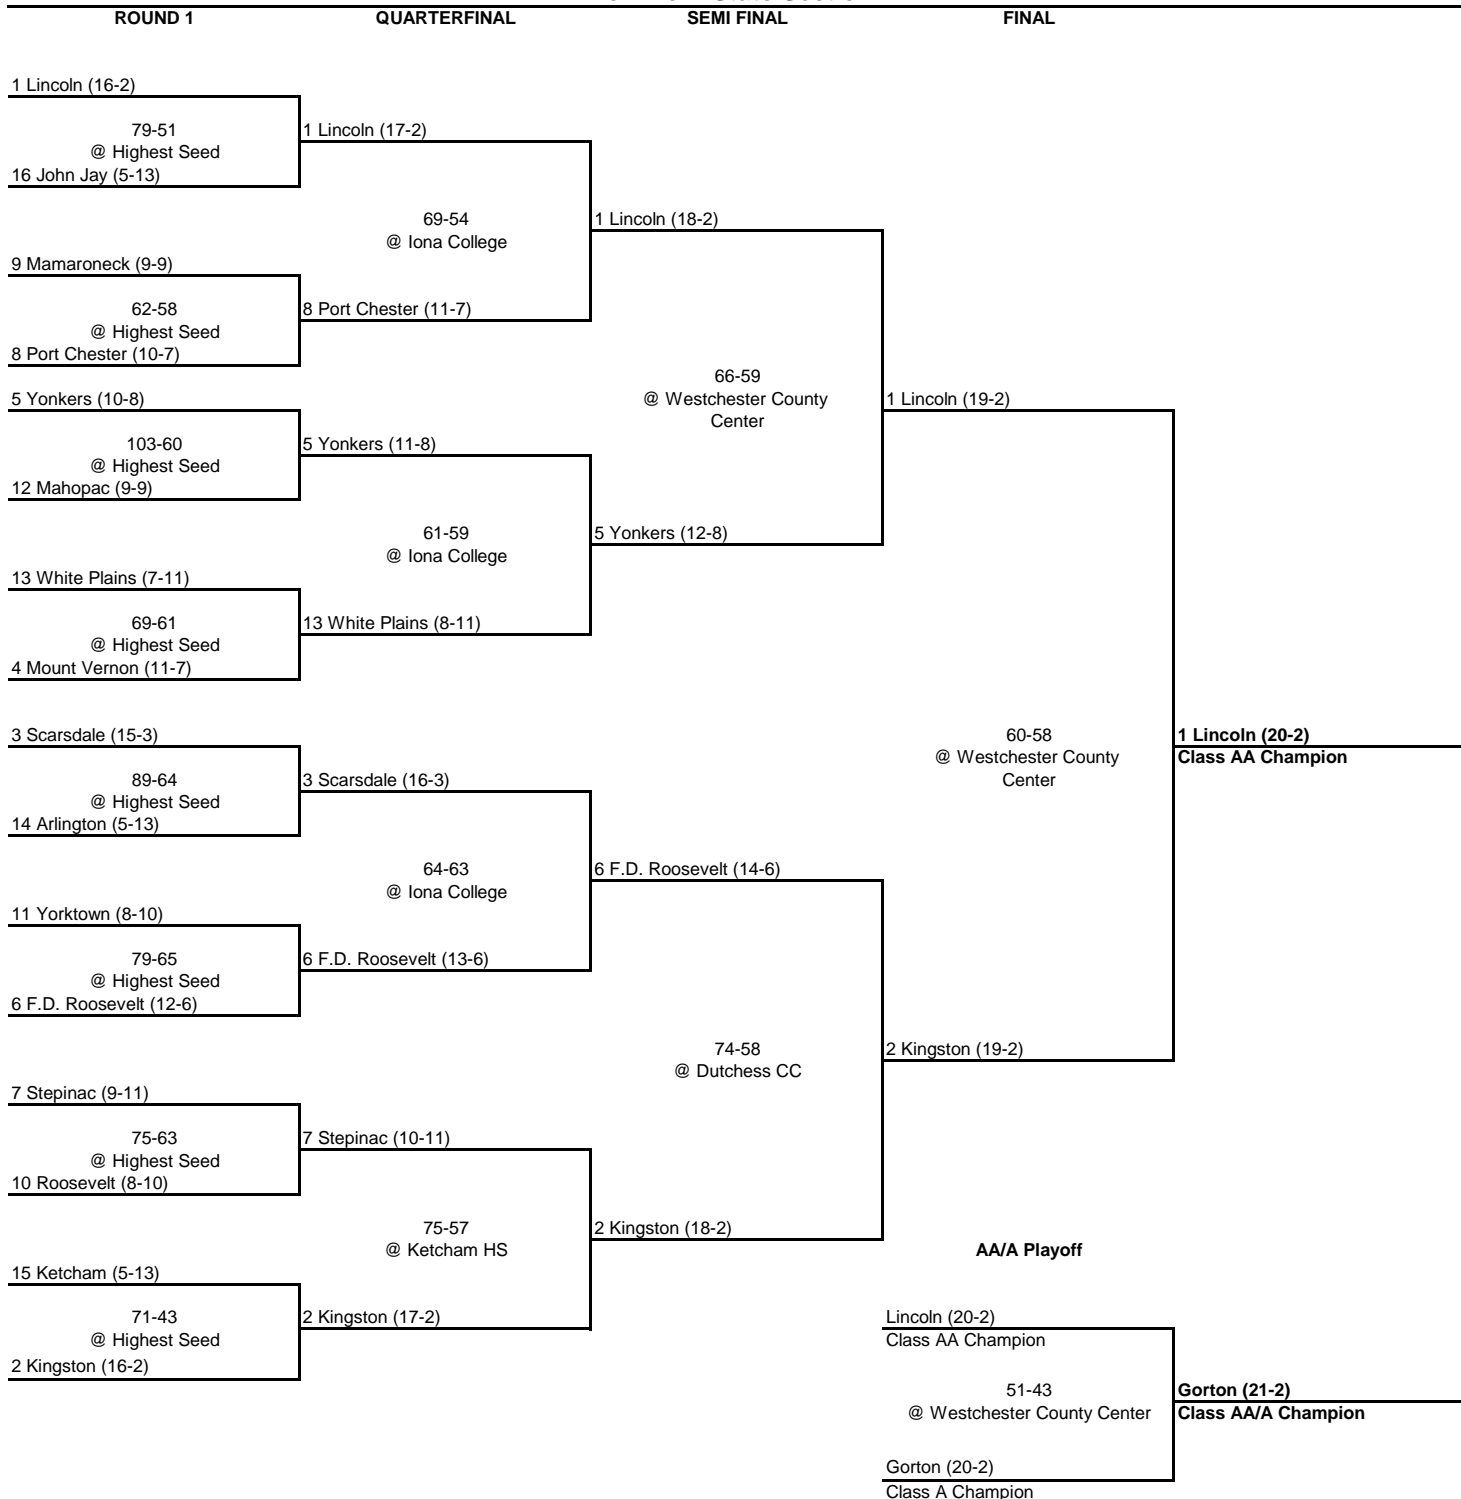

**1975 CLASS AA CHAMPIONSHIP**

**New York State Section I**

**1975 CLASS A CHAMPIONSHIP**

**New York State Section I**

ROUND 1

QUARTERFINAL

SEMI FINAL

FINAL