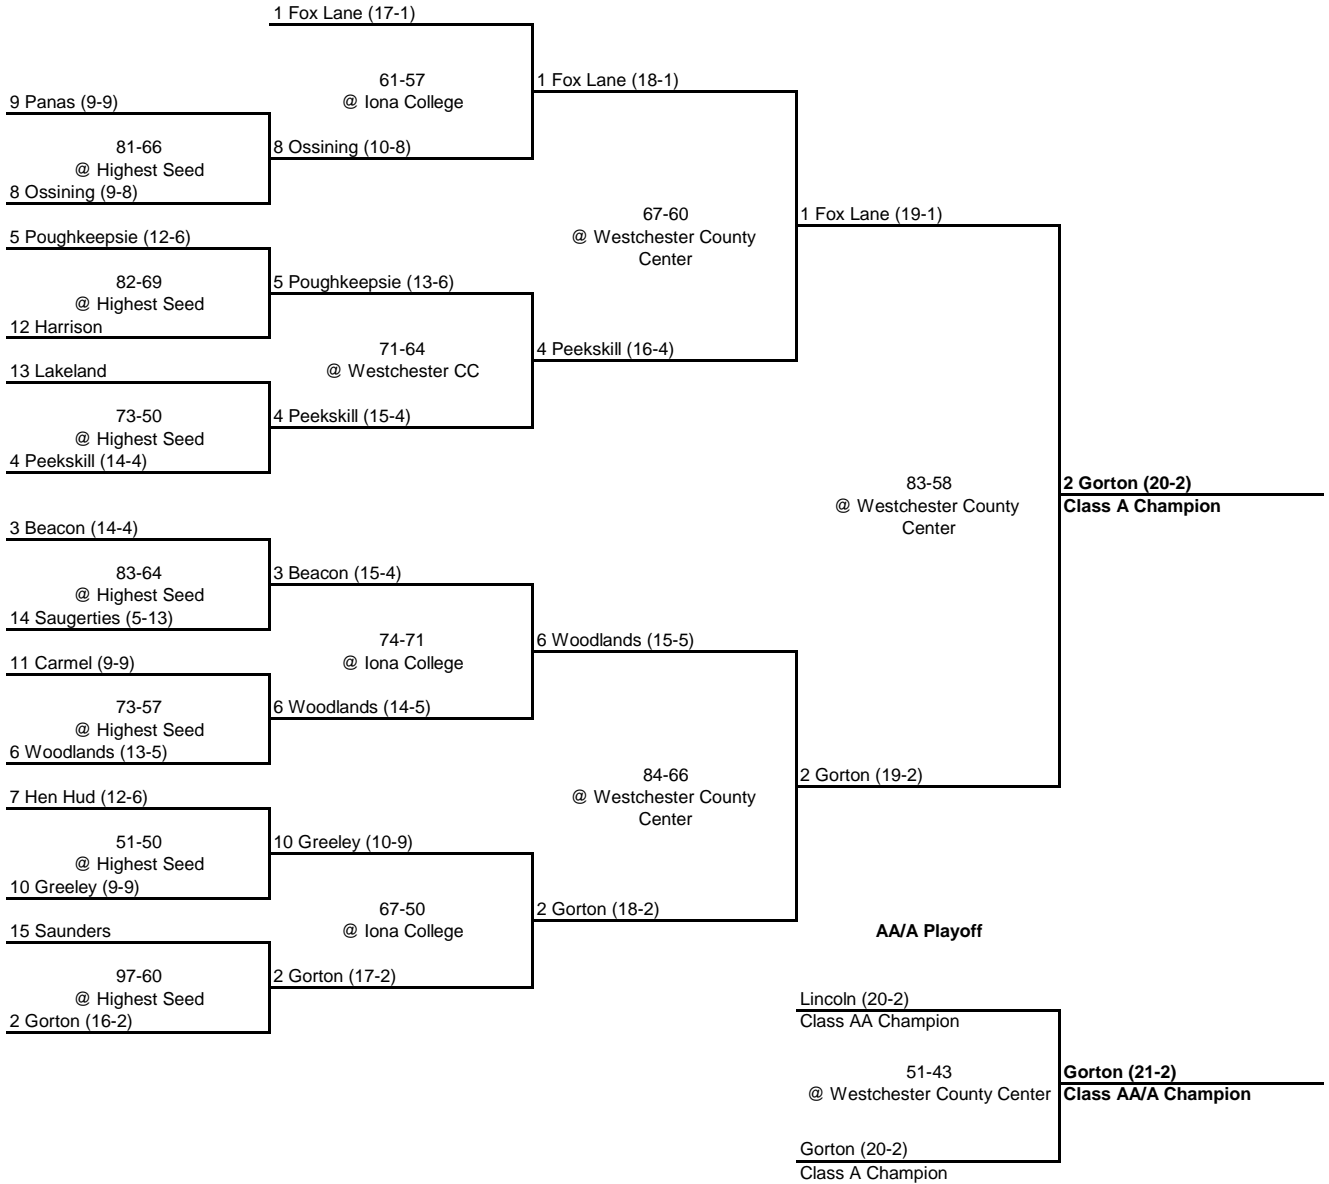

**1975 CLASS AA CHAMPIONSHIP**

**New York State Section I**

**1975 CLASS A CHAMPIONSHIP**

**New York State Section I**

ROUND 1

QUARTERFINAL

SEMI FINAL

FINAL