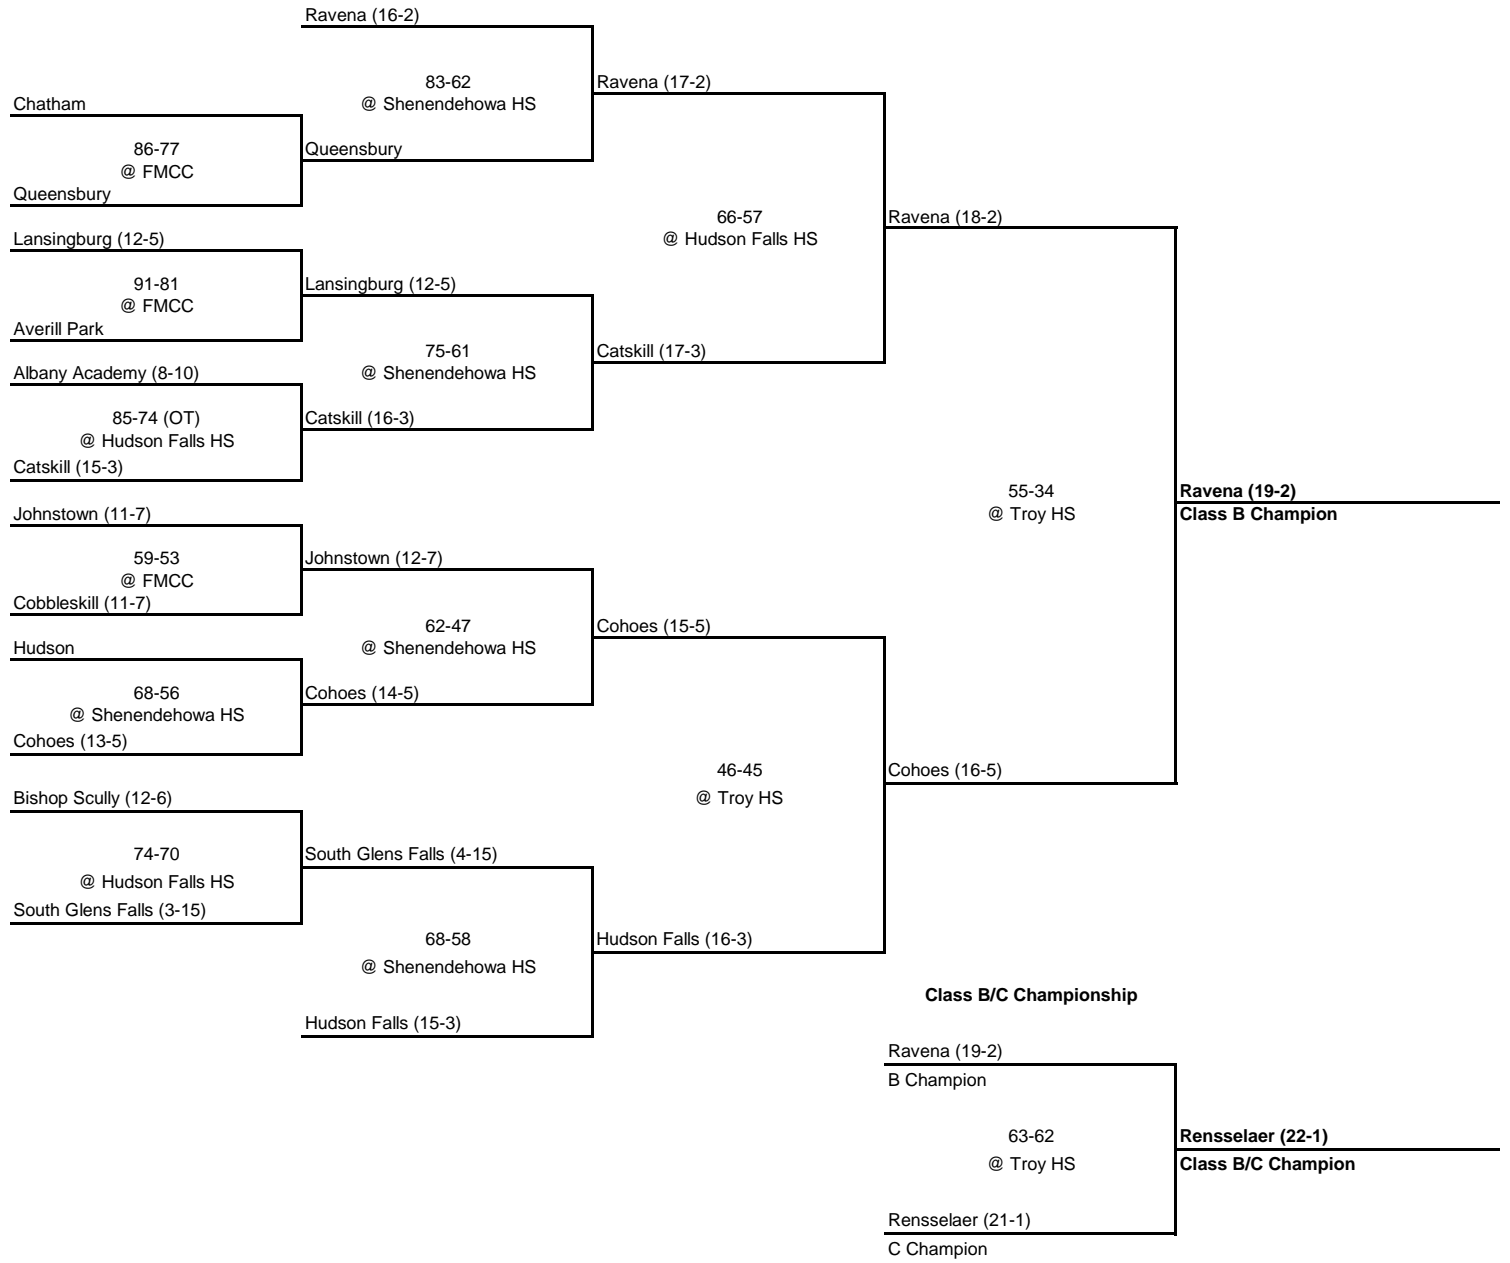

QUARTERFINAL

SEMI FINAL

FINAL

1975 CLASS C CHAMPIONSHIP

New York State Section II

ROUND 1

QUARTERFINAL

SEMI FINAL