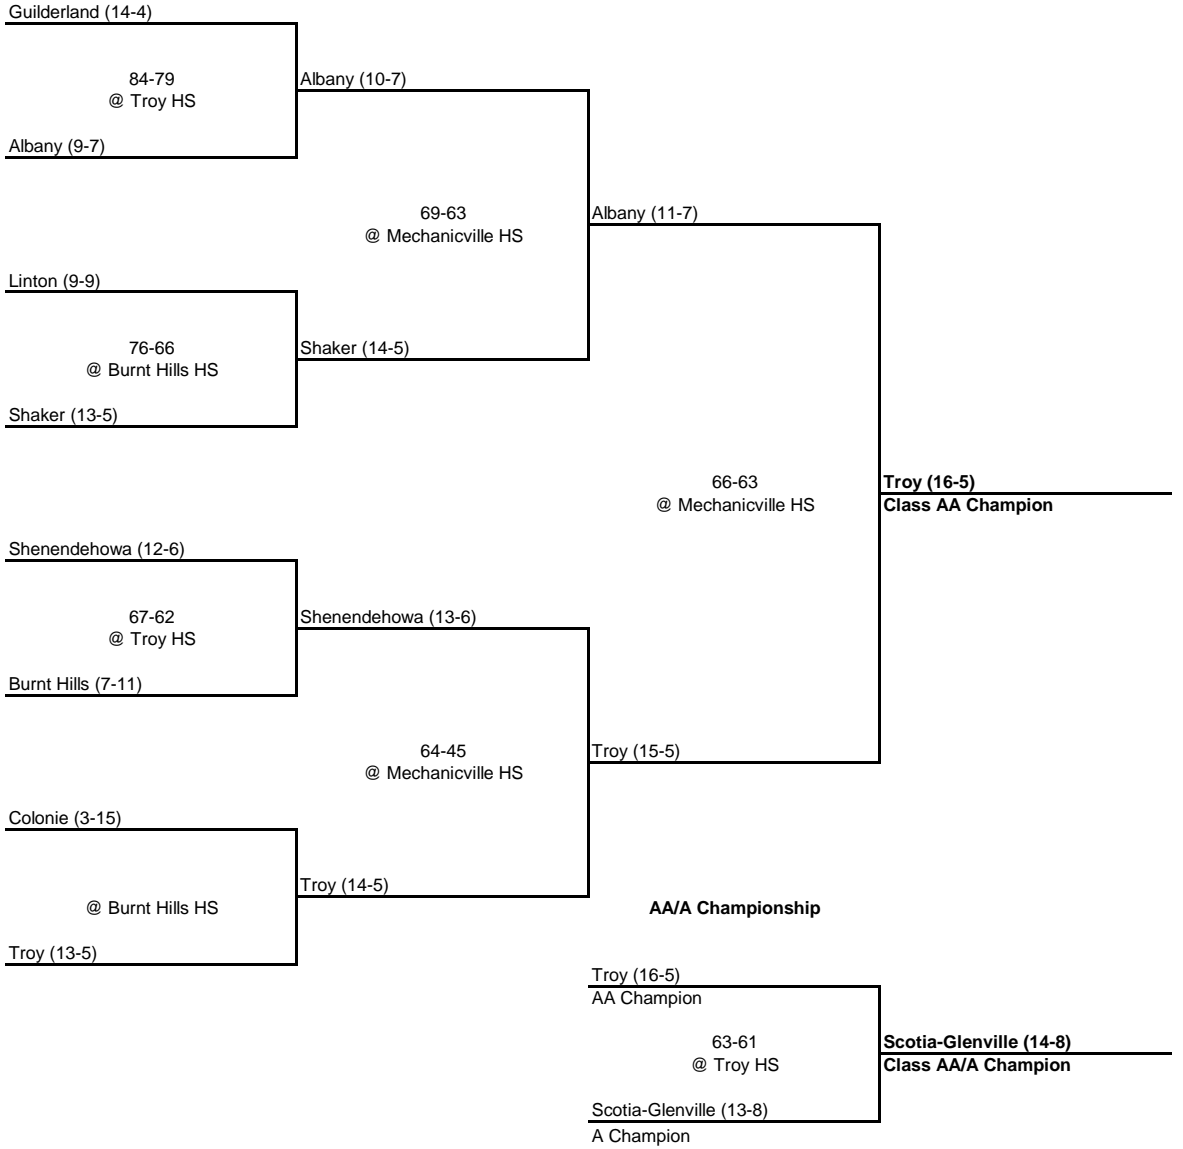

1975 CLASS AA CHAMPIONSHIP

New York State Section II

QUARTERFINAL

SEMI FINAL

FINAL

1975 CLASS A CHAMPIONSHIP

New York State Section II

QUARTERFINAL