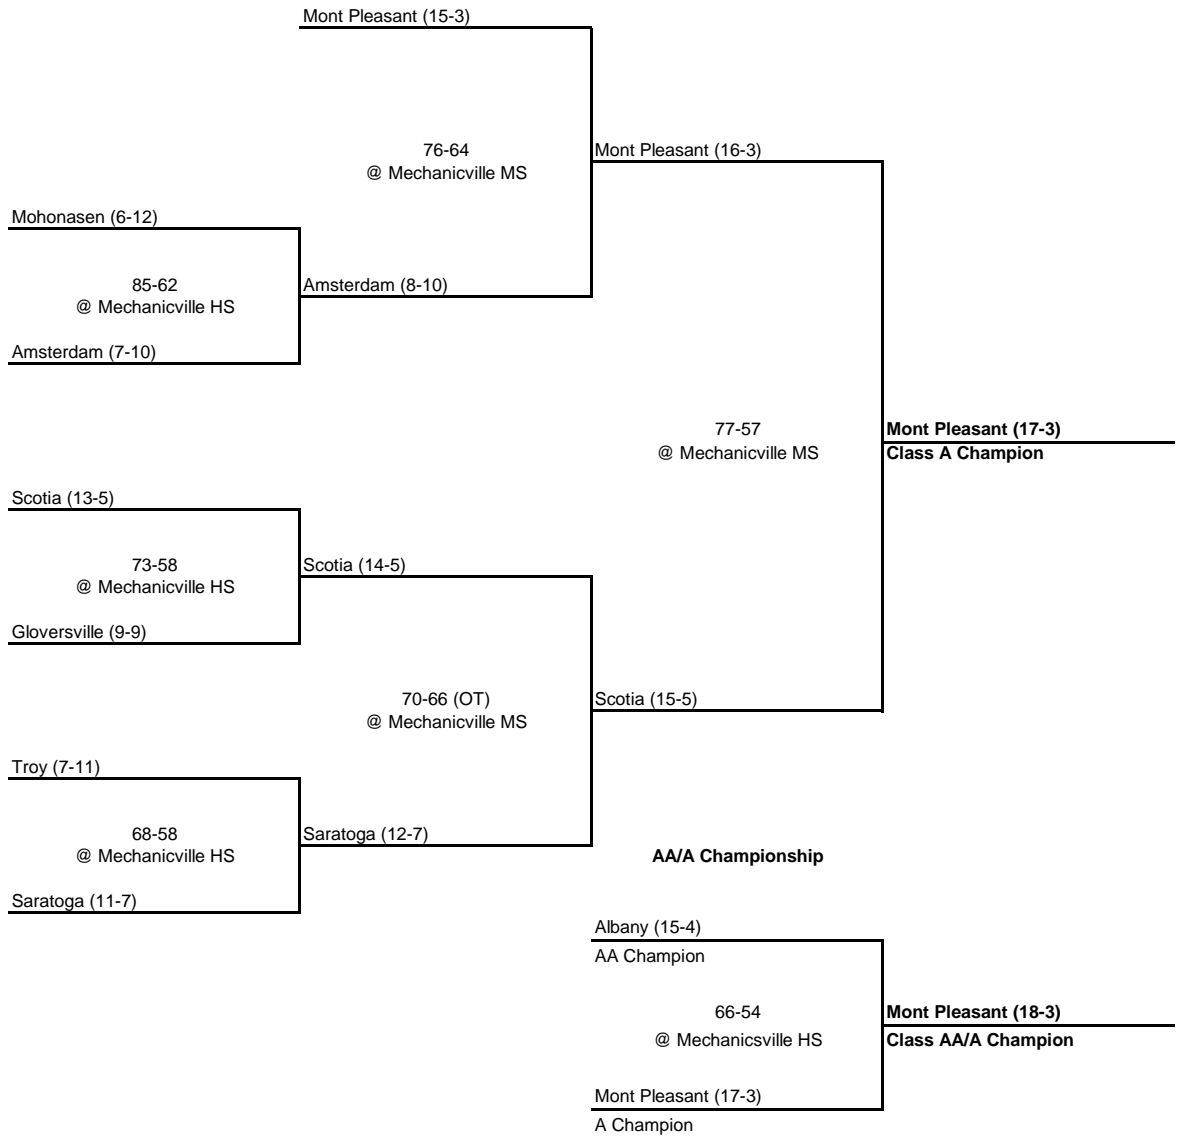

1976 CLASS AA CHAMPIONSHIP

New York State Section II

QUARTERFINAL

SEMI FINAL

FINAL

1976 CLASS A CHAMPIONSHIP

New York State Section II

QUARTERFINAL

SEMI FINAL

FINAL

1976 CLASS B CHAMPIONSHIP

New York State Section II

ROUND 1

QUARTERFINAL

SEMI FINAL

FINAL