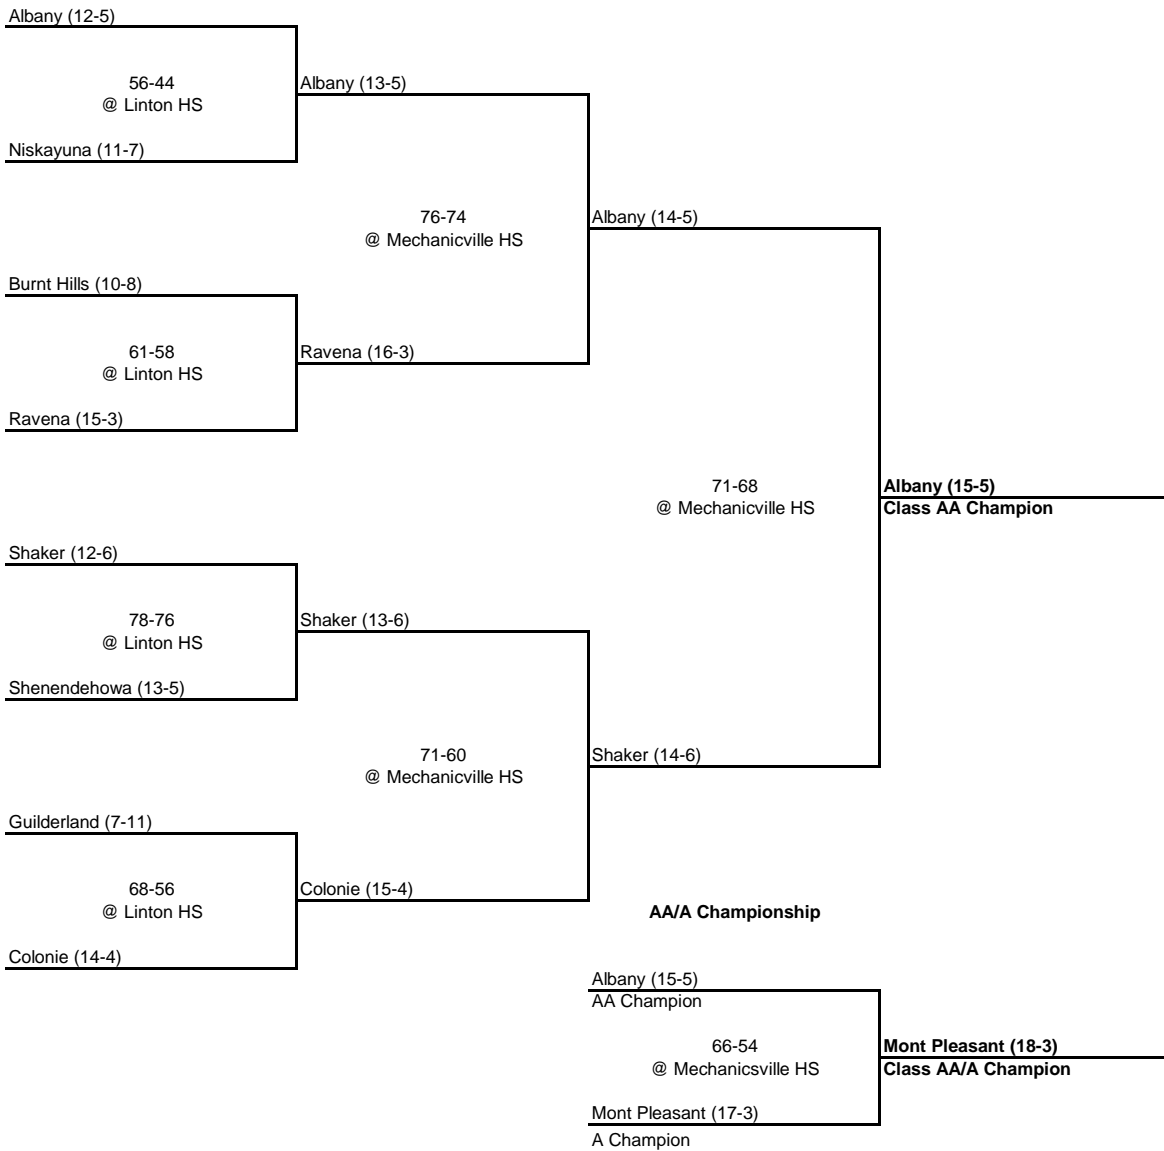

1976 CLASS AA CHAMPIONSHIP

New York State Section II

QUARTERFINAL

SEMI FINAL

FINAL

1976 CLASS A CHAMPIONSHIP

New York State Section II

QUARTERFINAL