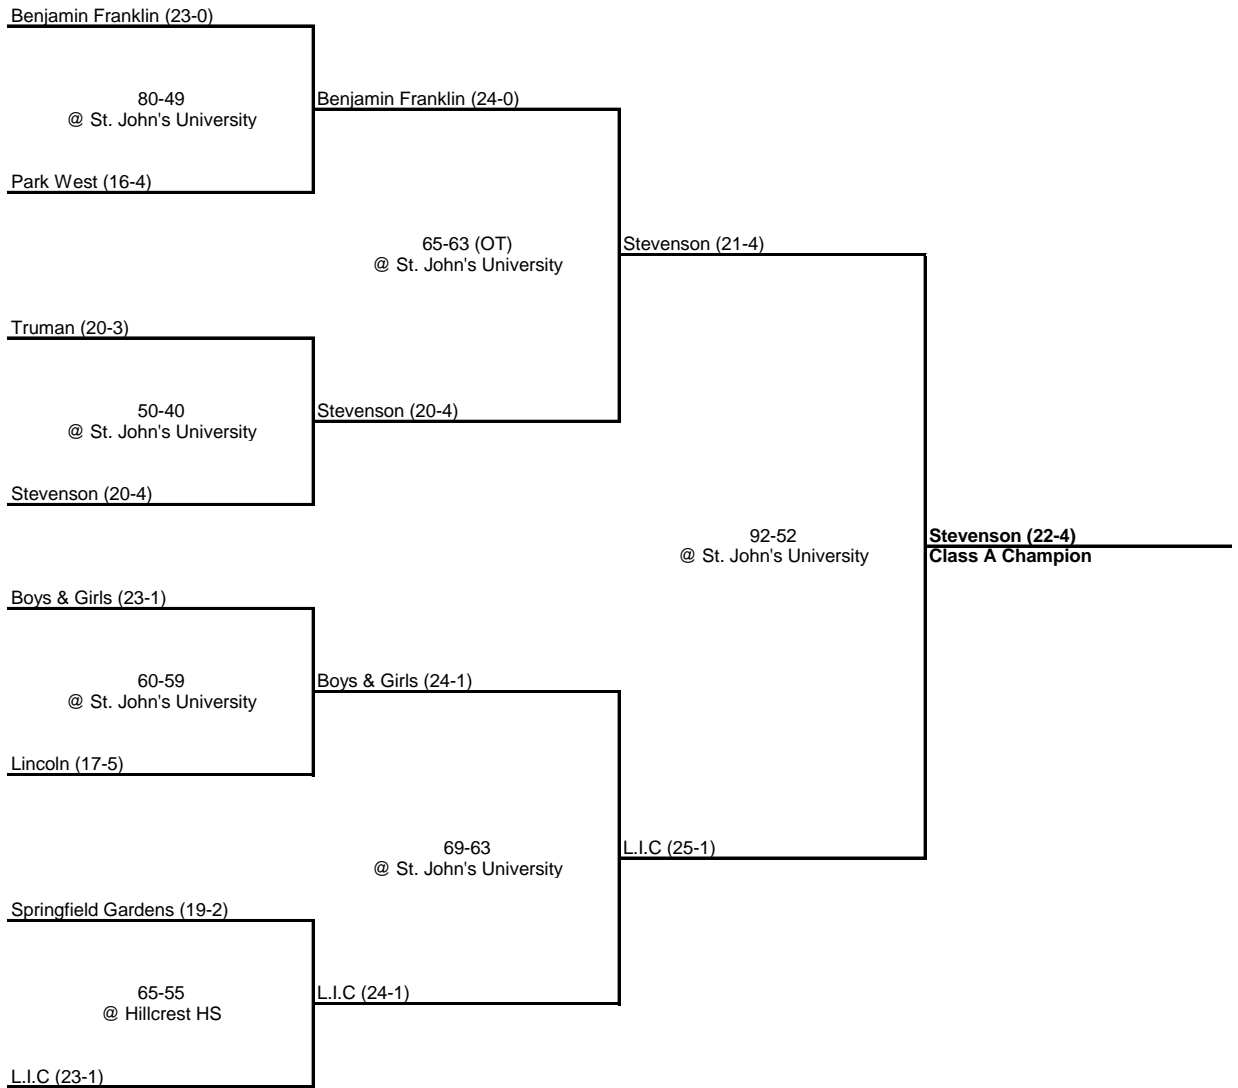

# 1980 PSAL A Playoff Bracket

QUARTERFINAL

SEMI FINAL

FINAL

# 1980 PSAL B Playoff Bracket

QUARTERFINAL

SEMI FINAL

FINAL