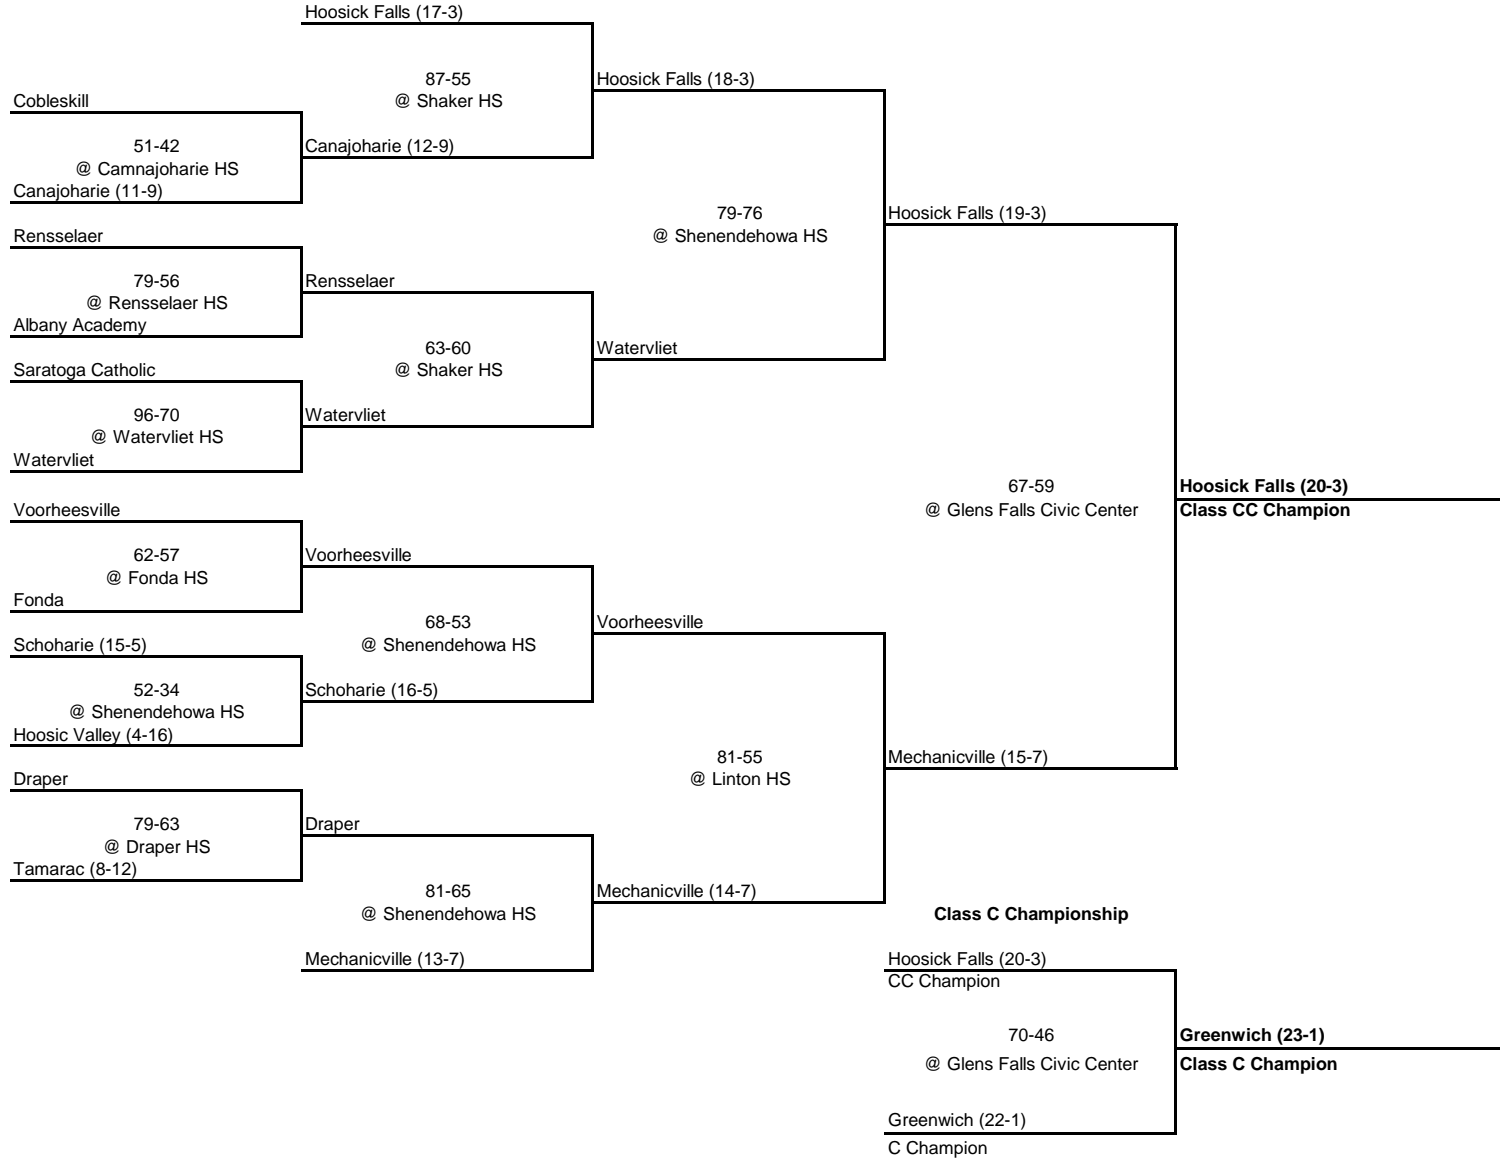

**New York State Section II**

PLAY-IN

ROUND 1

QUARTERFINAL

SEMI FINAL

FINAL

**1980 CLASS CC CHAMPIONSHIP**

**New York State Section II**

ROUND 1

QUARTERFINAL

SEMI FINAL

FINAL

1980 CLASS C CHAMPIONSHIP

New York State Section II

ROUND 1

QUARTERFINAL