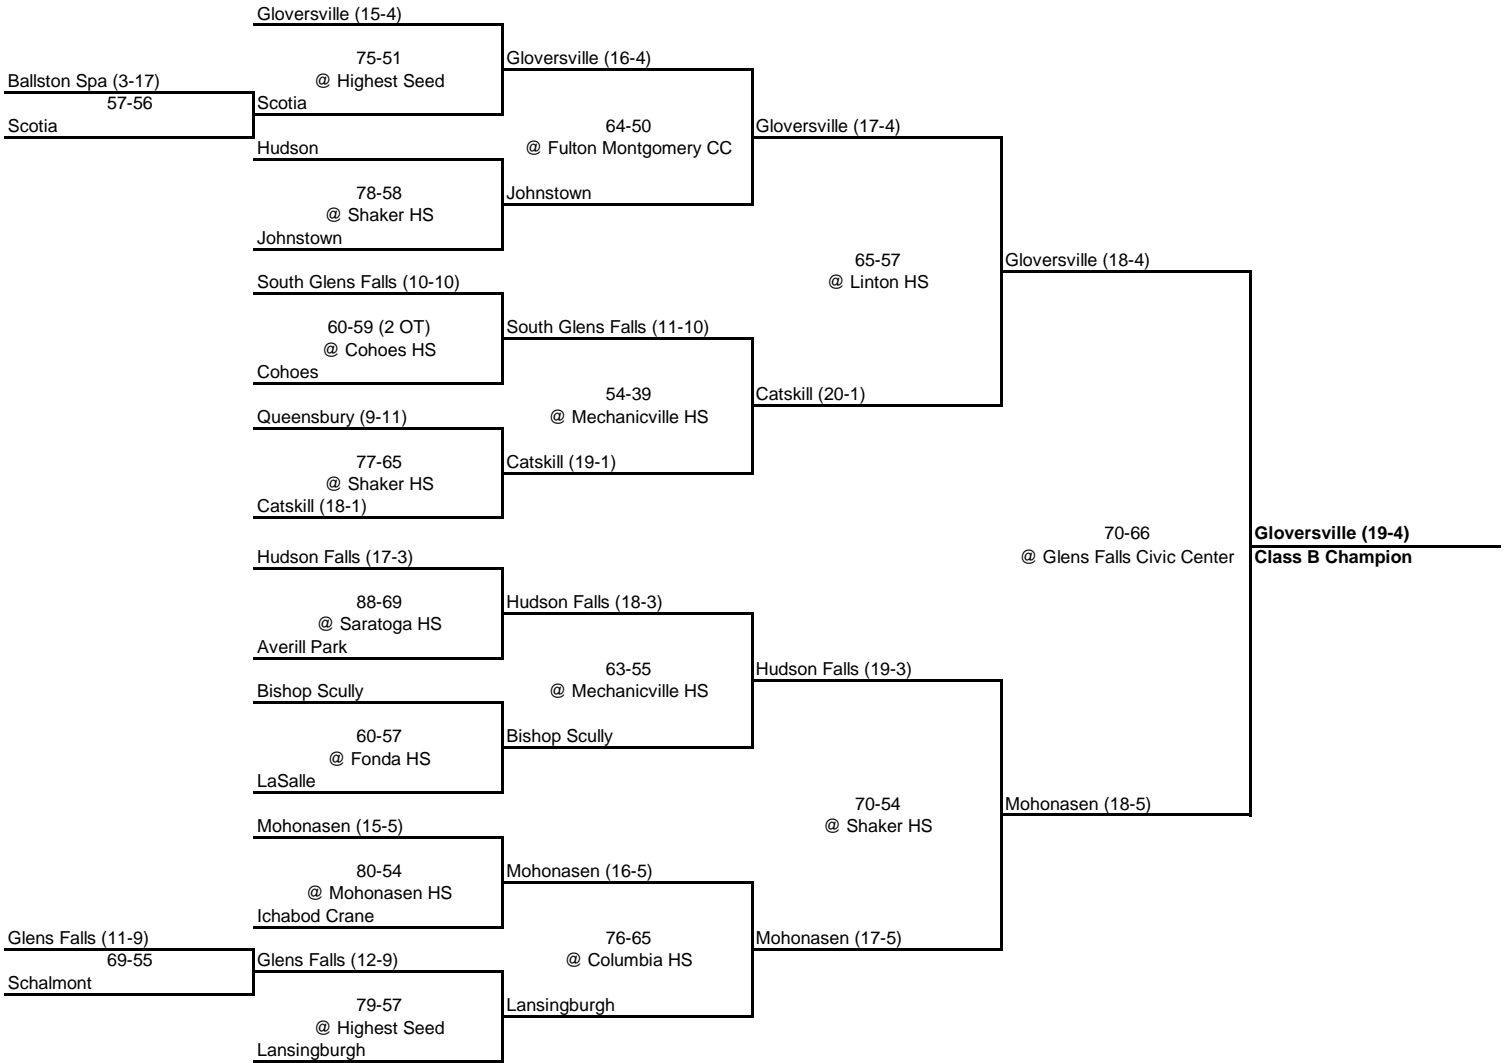

**New York State Section II**

PLAY-IN

ROUND 1

QUARTERFINAL

SEMI FINAL

FINAL

**1980 CLASS CC CHAMPIONSHIP**

**New York State Section II**

ROUND 1

QUARTERFINAL

SEMI FINAL

FINAL

1980 CLASS C CHAMPIONSHIP

New York State Section II

ROUND 1

QUARTERFINAL