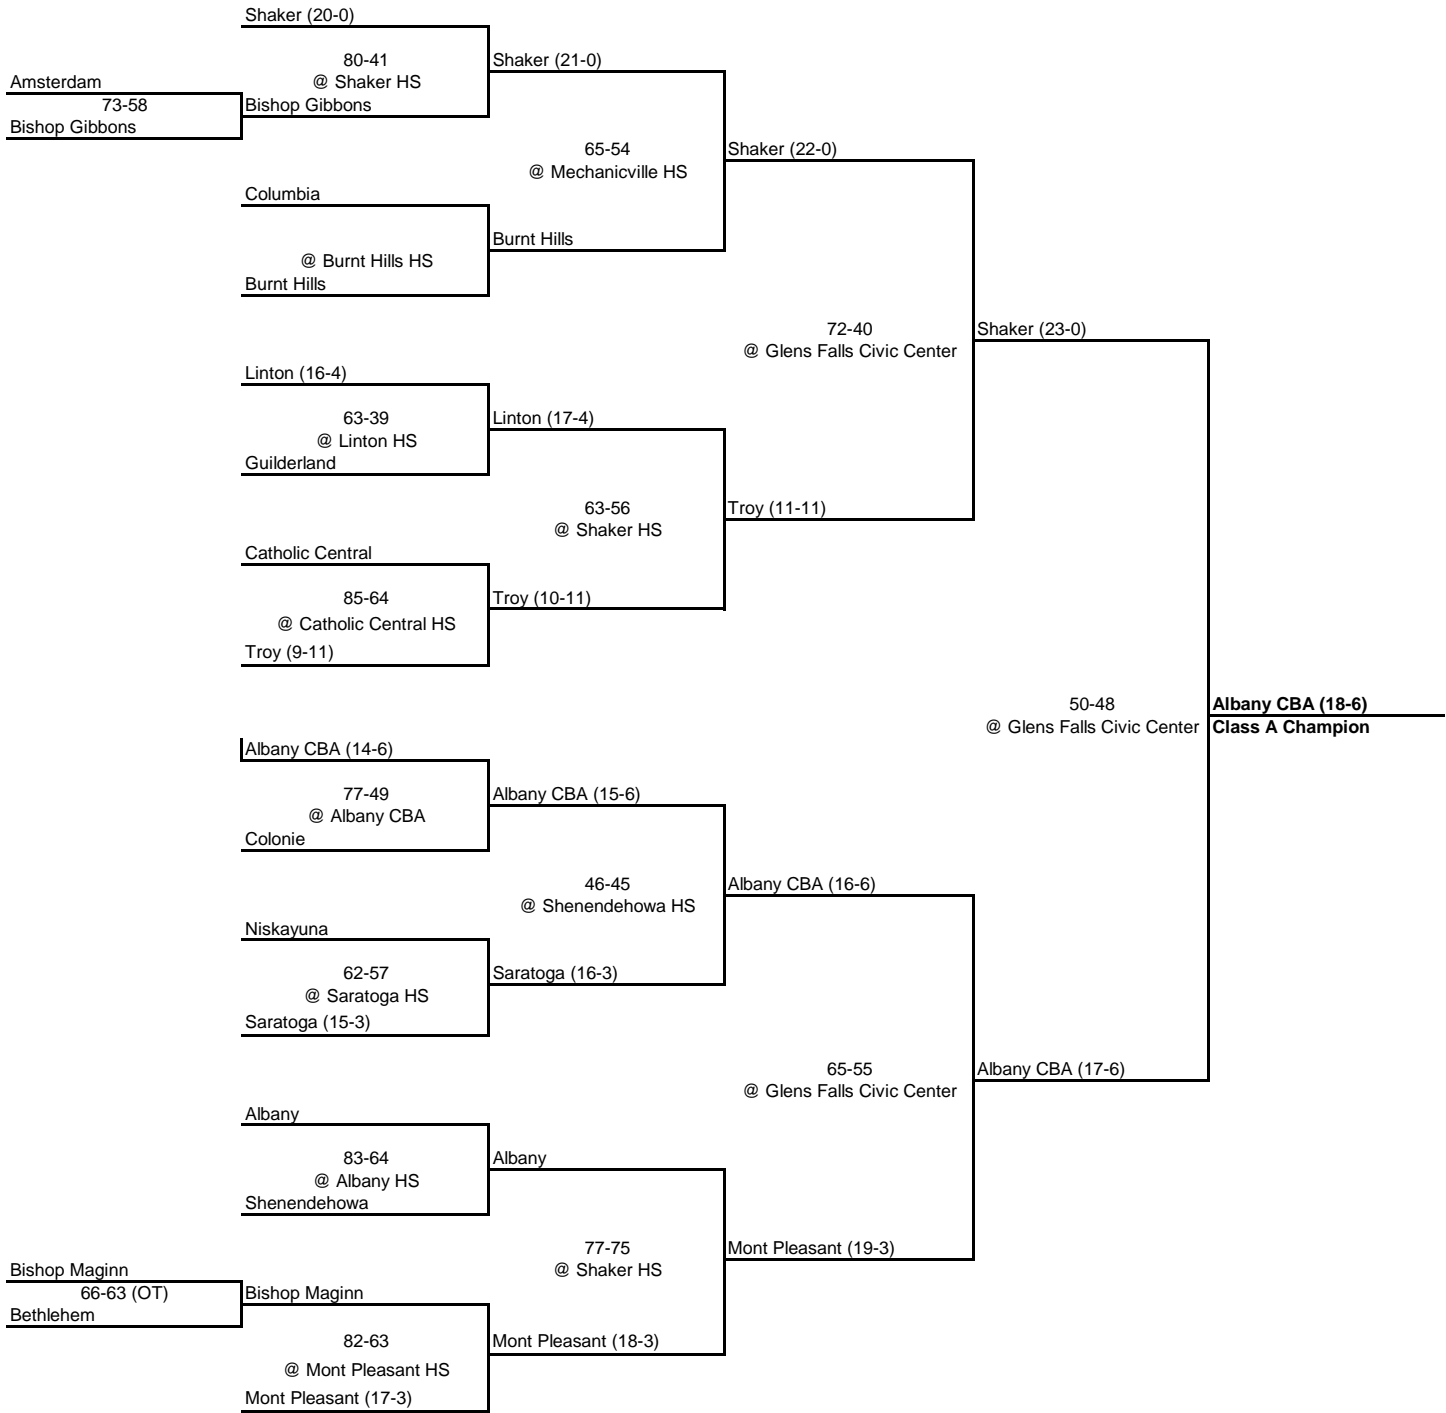

**1980 CLASS A CHAMPIONSHIP**

**New York State Section II**

PLAY-IN                      ROUND 1                      QUARTERFINAL                      SEMI FINAL                      FINAL

**1980 CLASS B CHAMPIONSHIP**