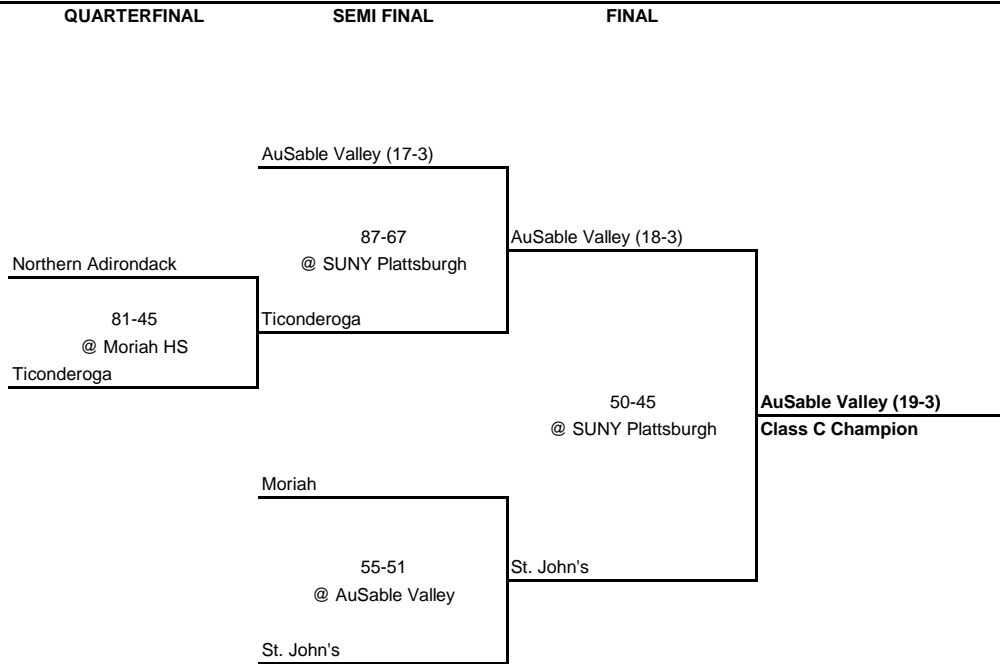

---

---

**1980 CLASS B CHAMPIONSHIP**

---

---

**New York State Section VII**

---

---

---

---

**1980 CLASS C CHAMPIONSHIP**

---

---

**New York State Section VII**

---

---

**1980 CLASS D CHAMPIONSHIP**

**New York State Section VII**

ROUND 1

QUARTERFINAL

SEMI FINAL

FINAL