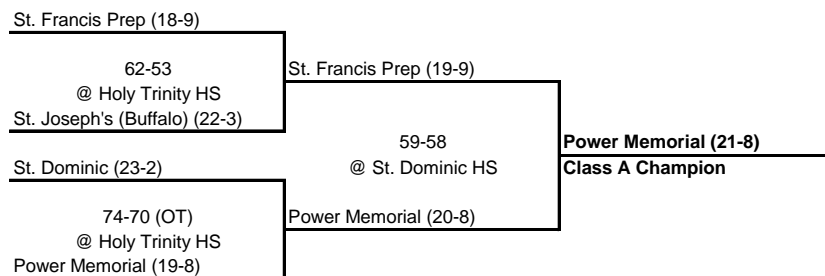

## 1982 CHSAA State Class A State Playoff Bracket

---

---

SEMI FINAL

FINAL

---

---