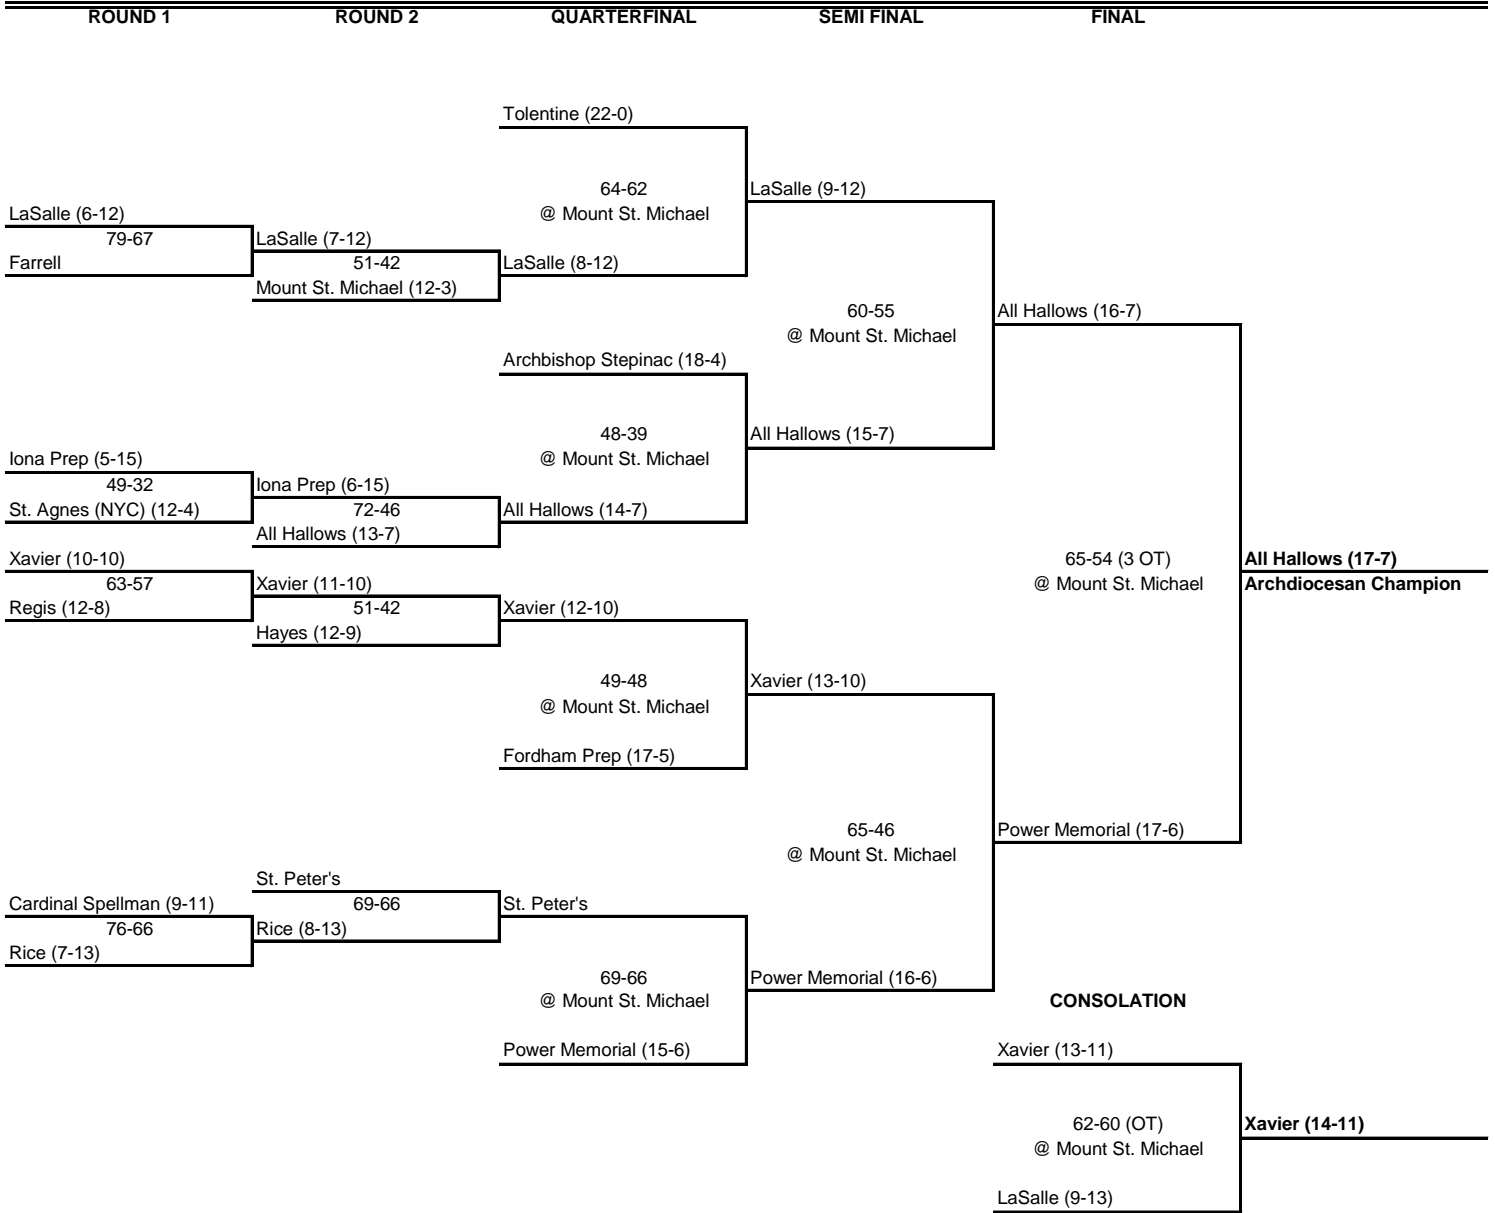

1982 CHSAA Archdiocesan Playoff Bracket