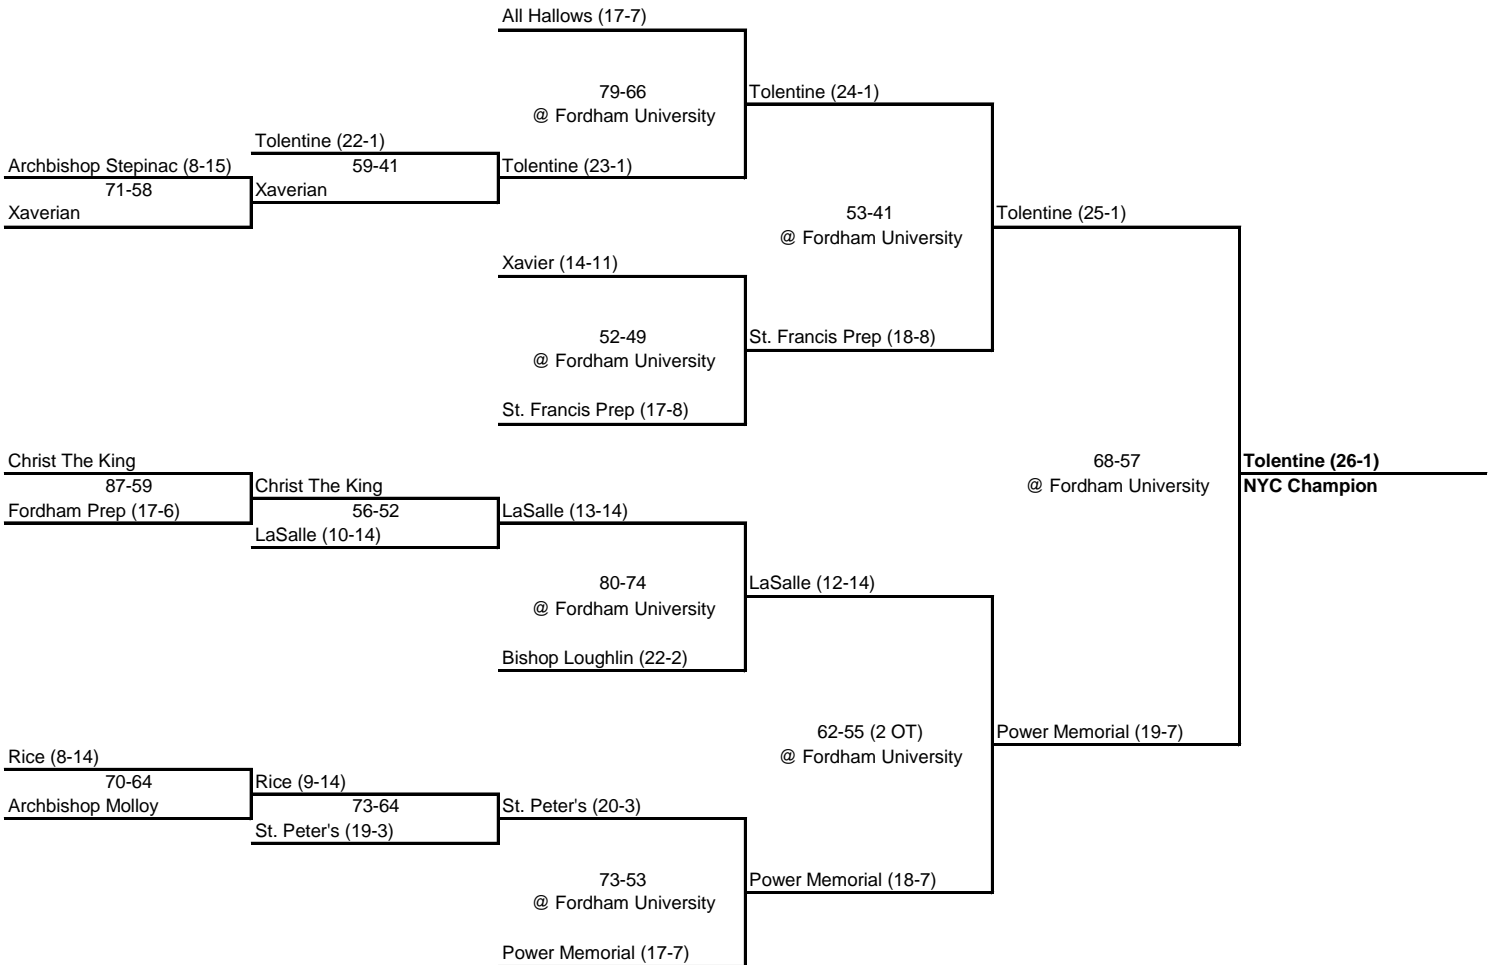

# 1982 CHSAA Intersectional Playoff Bracket

ROUND 1

ROUND 2

QUARTERFINAL

SEMI FINAL

FINAL

NOTE: Tolentine will represent the CHSAA in the Class C Super 16 Tournament.