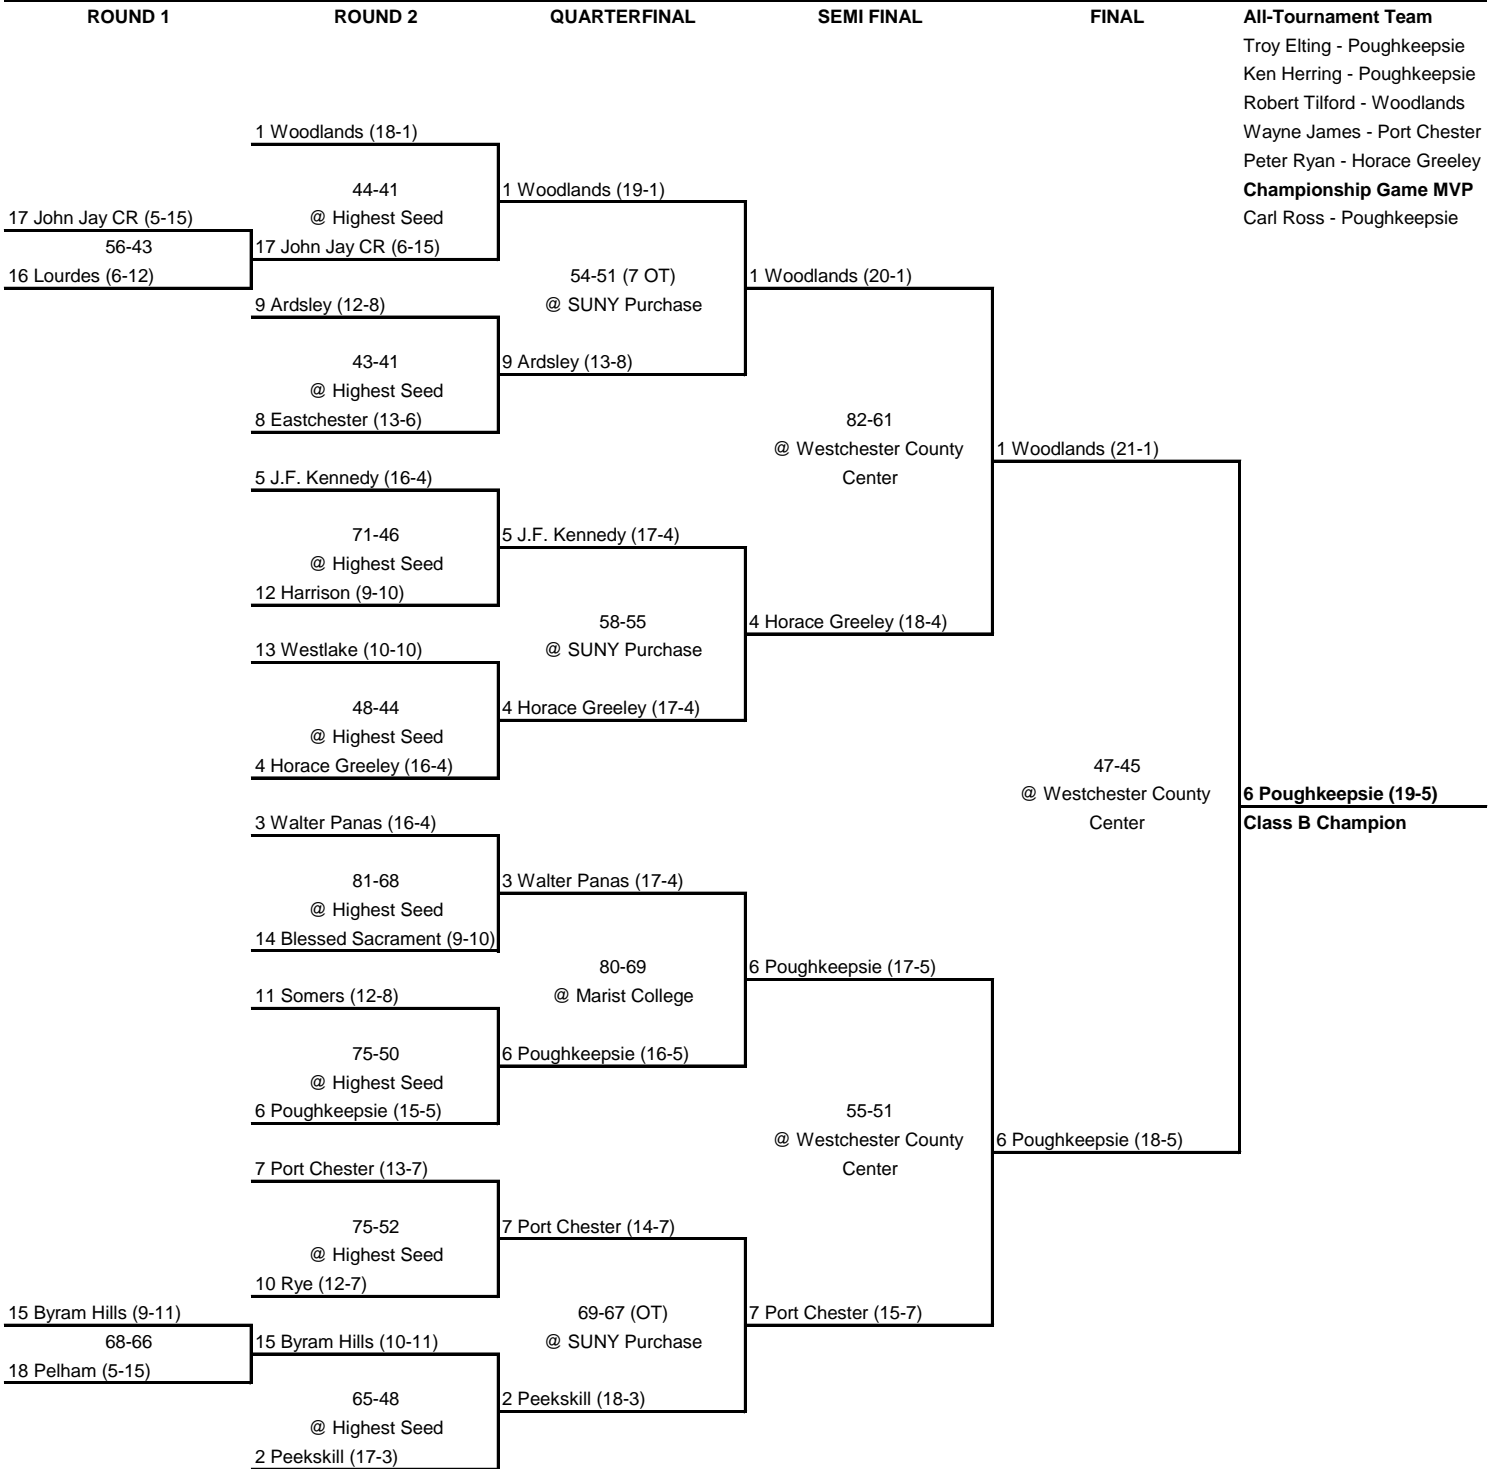

1982 CLASS B CHAMPIONSHIP

New York State Section I