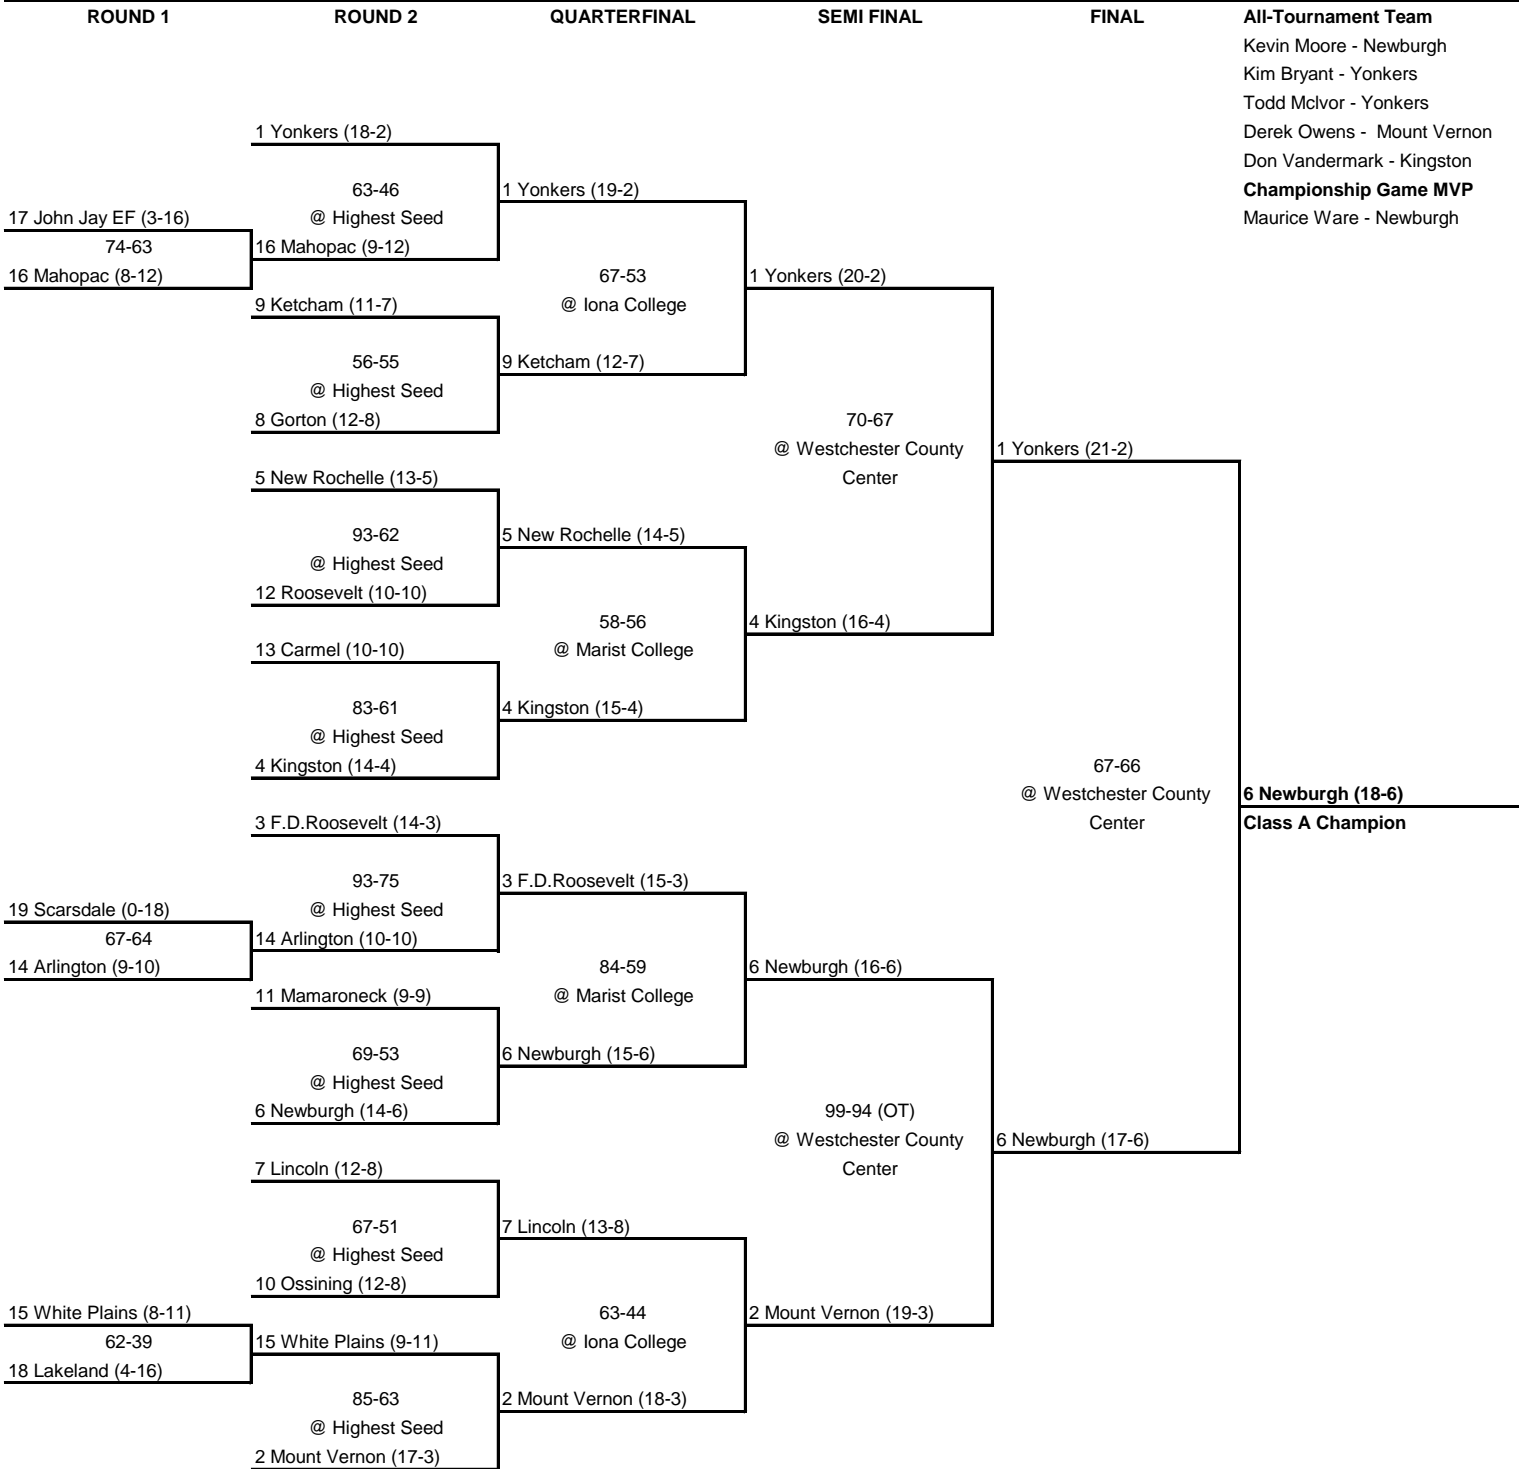

1982 CLASS A CHAMPIONSHIP

New York State Section I

6 Newburgh (18-6)
Class A Champion