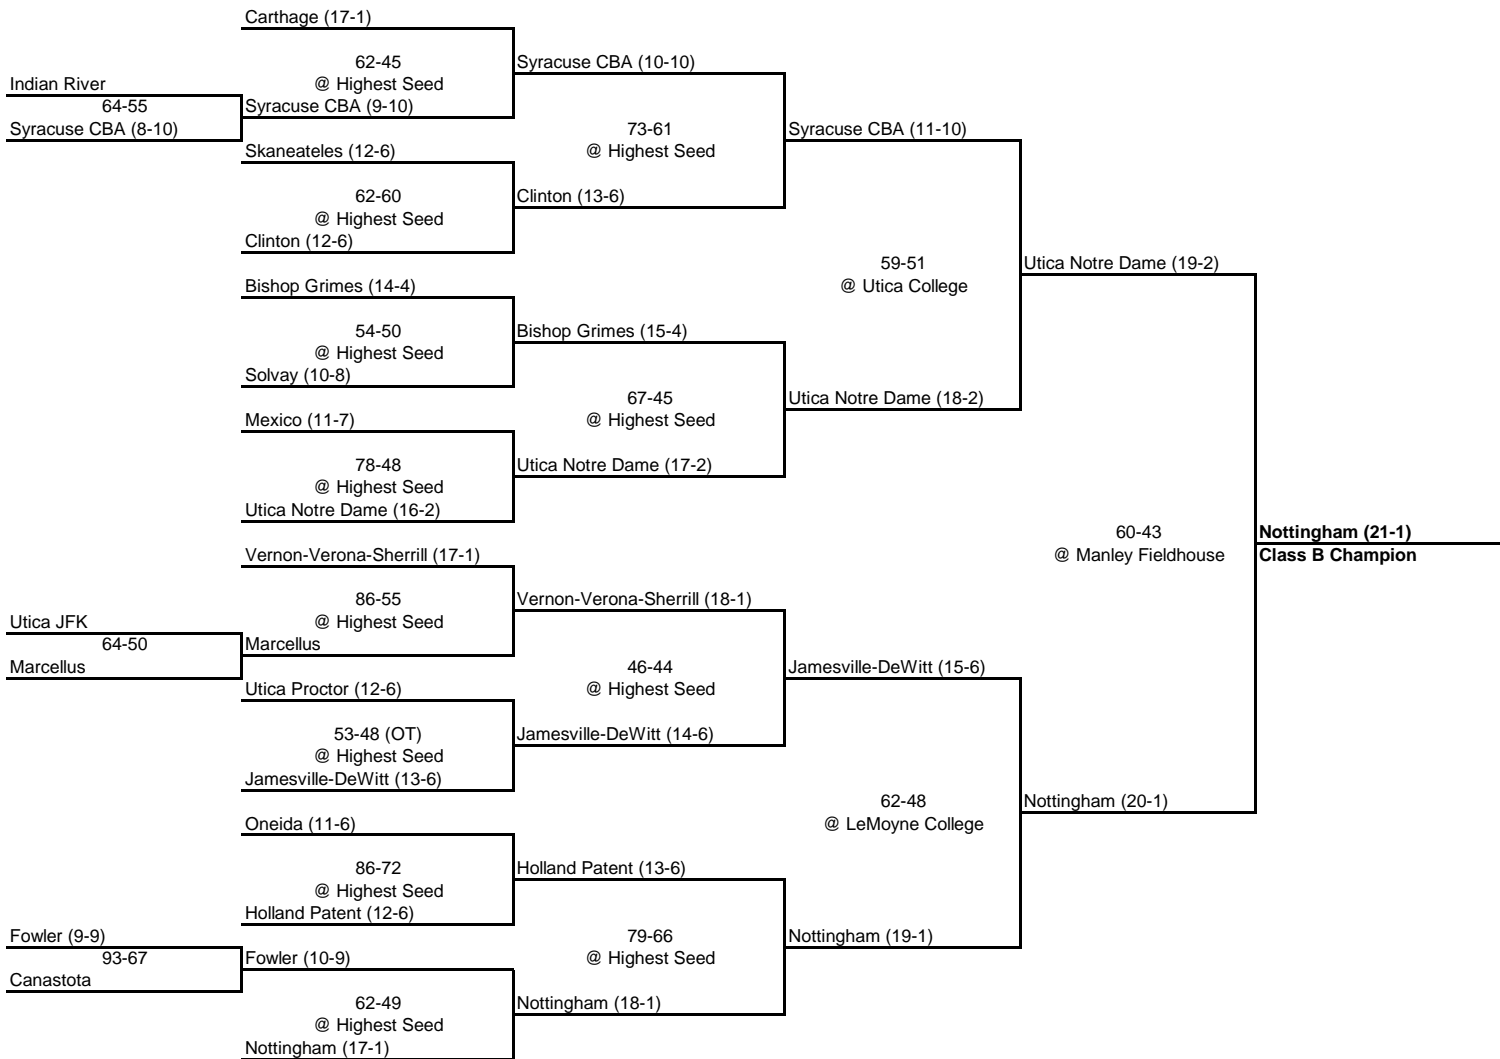

1982 CLASS B CHAMPIONSHIP

New York State Section III

PLAY IN

ROUND 1

QUARTERFINAL

SEMI FINAL

FINAL