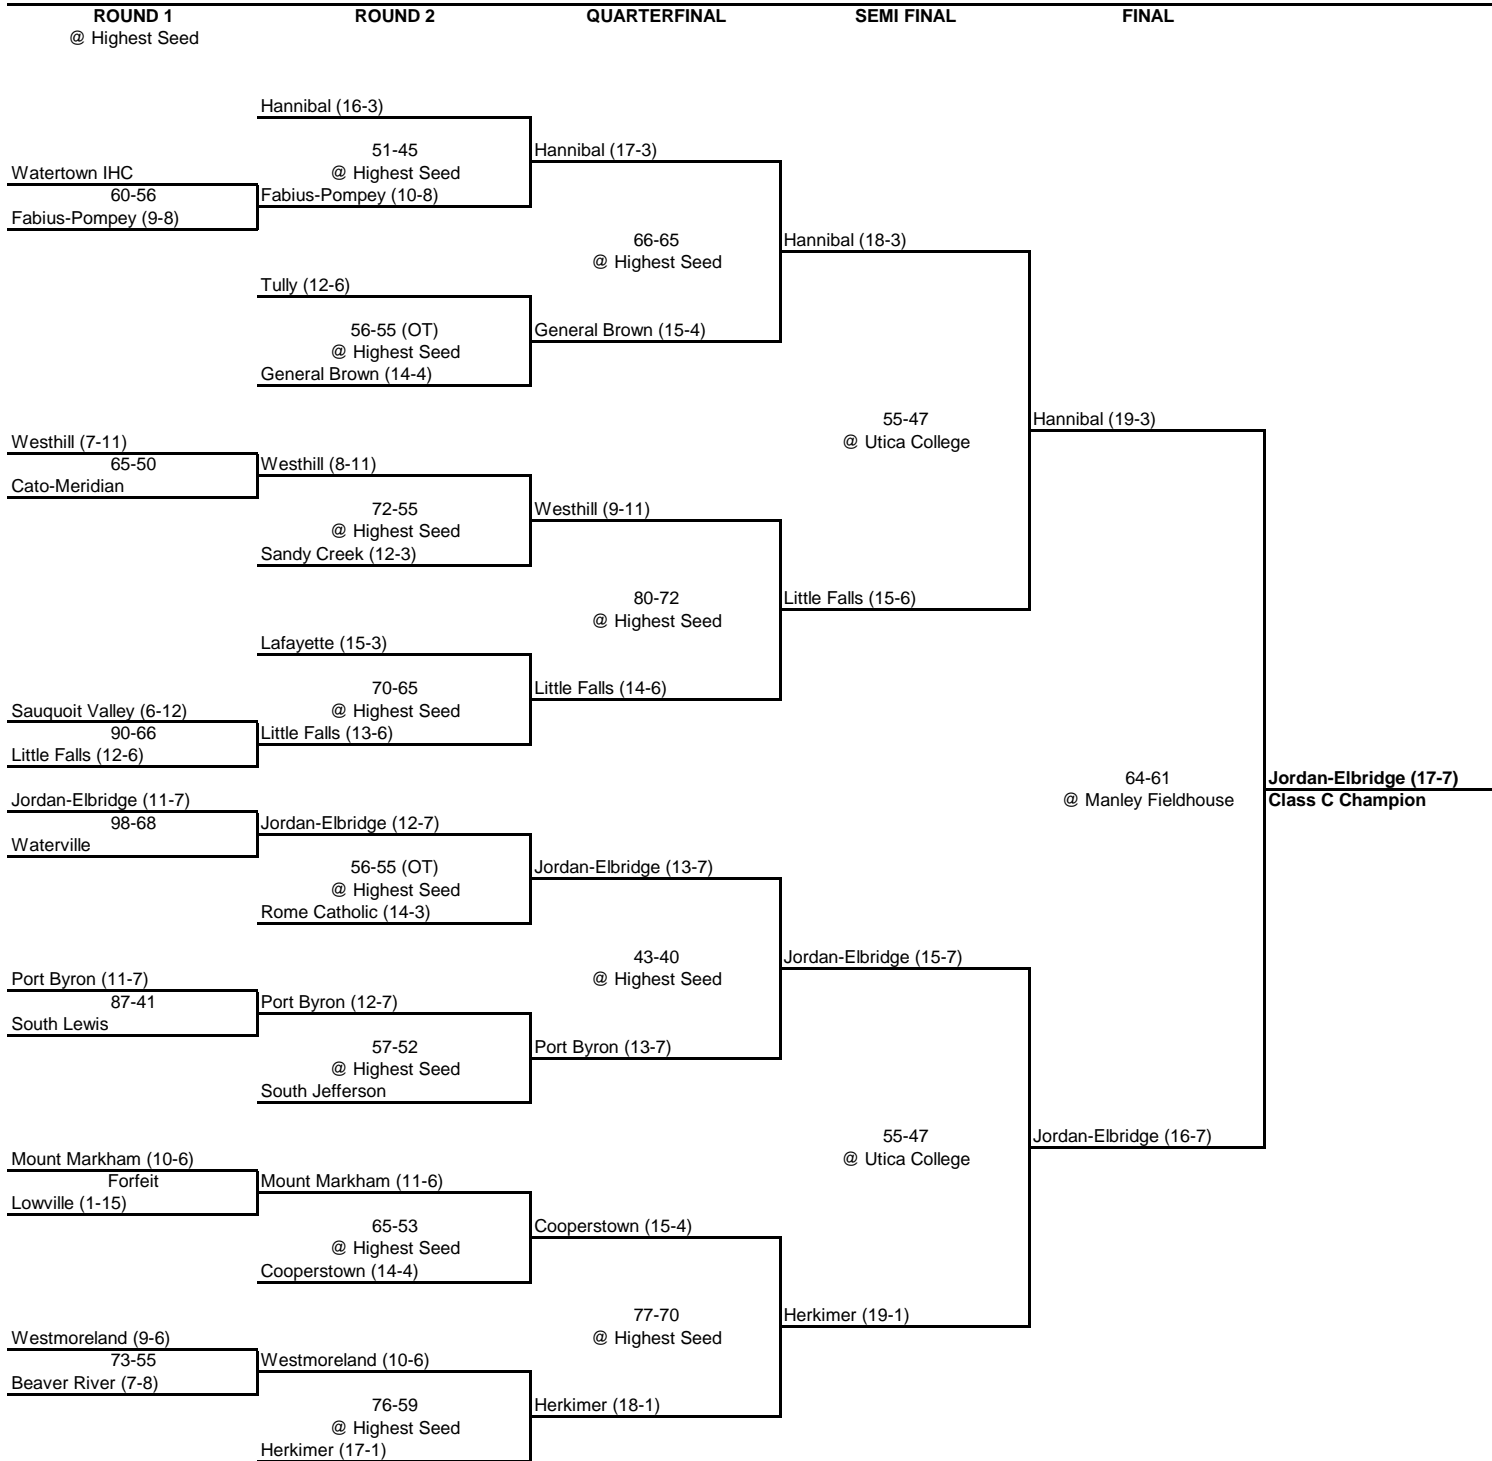

1982 CLASS C CHAMPIONSHIP

New York State Section III