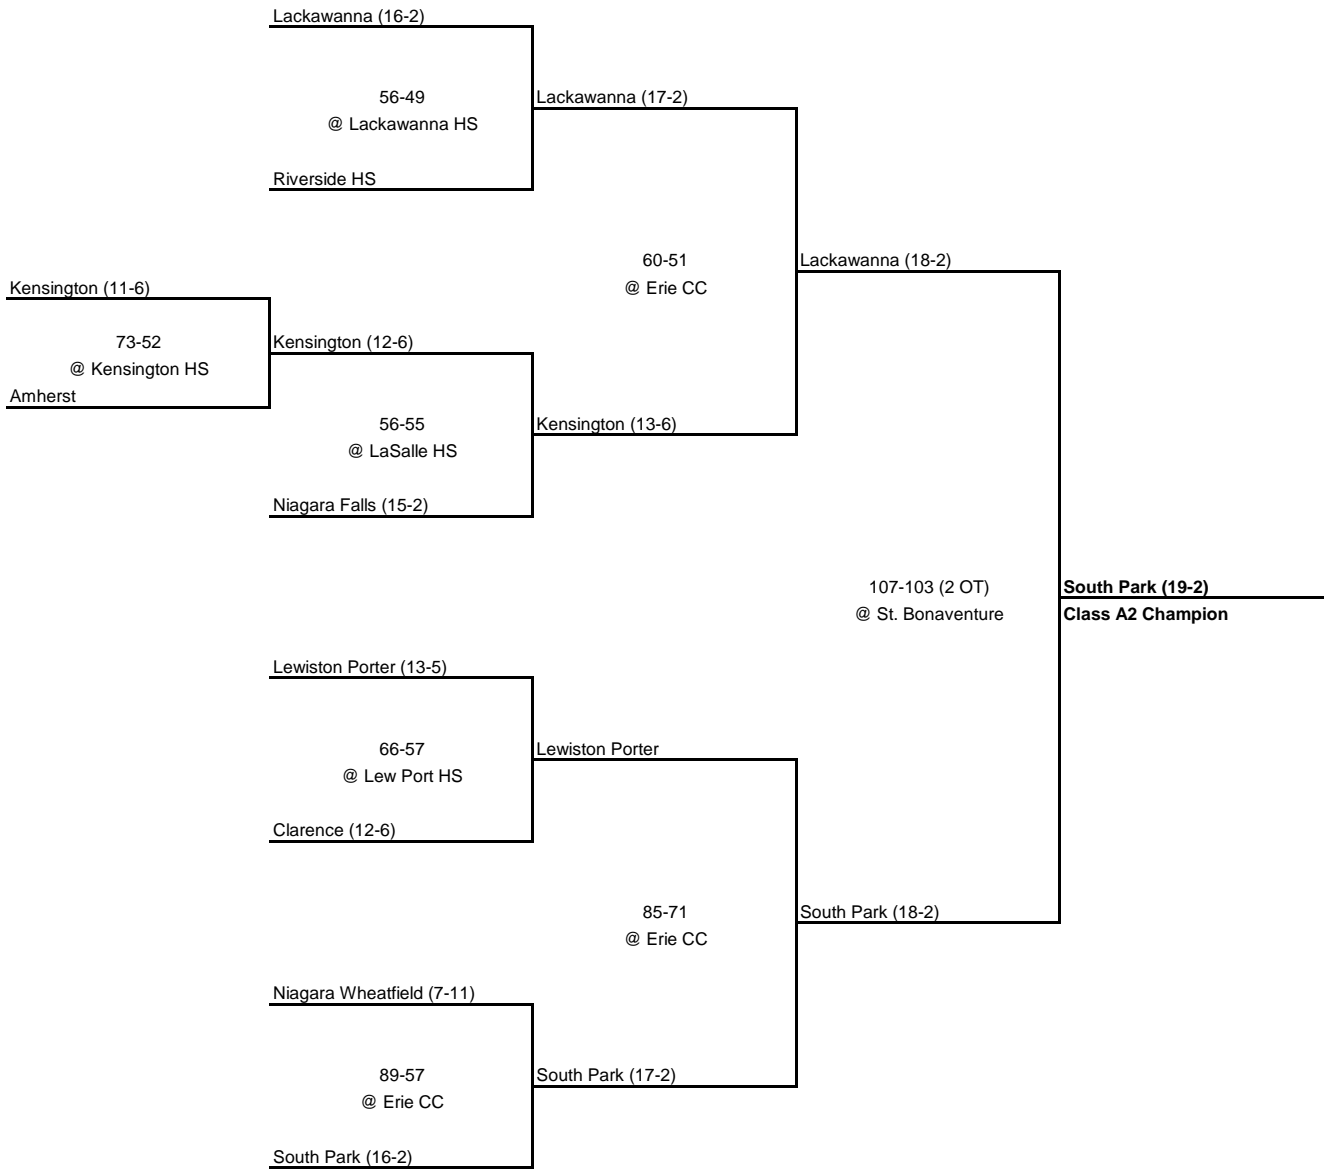

1982 Class A2 Championship

New York State Section VI

PRE-QUARTERFINAL

QUARTERFINAL

SEMI FINAL

FINAL