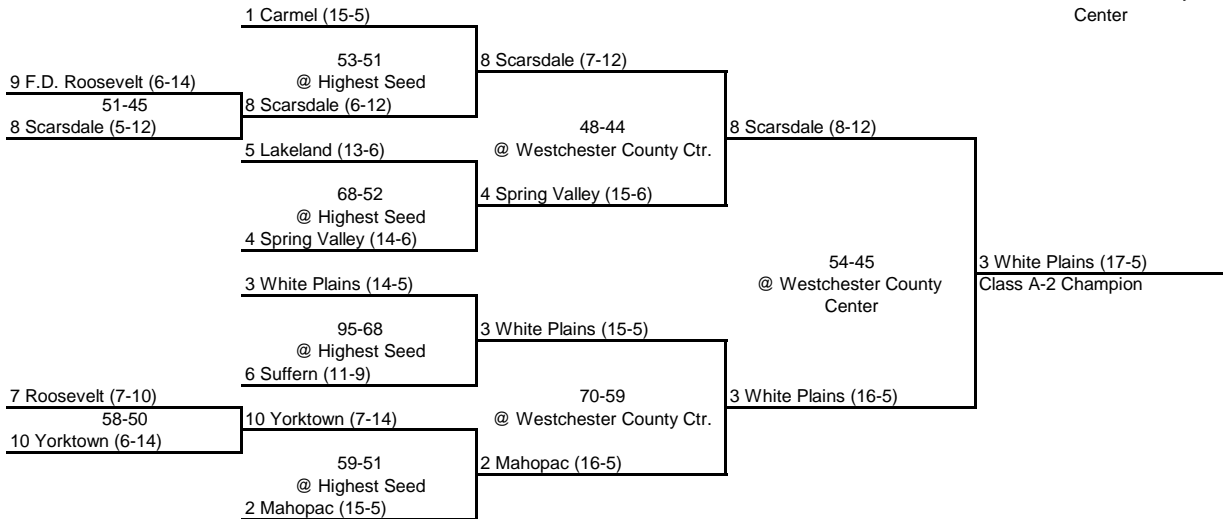

1985 CLASS A CHAMPIONSHIP

New York State Section I

OUTBRACKET QUARTERFINAL SEMI FINAL FINAL

CLASS A-1

CLASS A-2

1985 CLASS B CHAMPIONSHIP

New York State Section I

ROUND 1 @ Highest Seed
ROUND 2
QUARTERFINAL
SEMI FINAL
FINAL

CLASS B-1

CLASS B-2

1985 CLASS D CHAMPIONSHIP

New York State Section I

QUARTERFINAL

SEMI FINAL

FINAL

1985 CLASS C CHAMPIONSHIP

New York State Section I

ROUND 1

QUARTERFINAL

SEMI FINAL

FINAL

1 Irvington (20-0)

9 Edgemont (7-13)

55-49
@ Highest Seed
8 Croton (8-12)