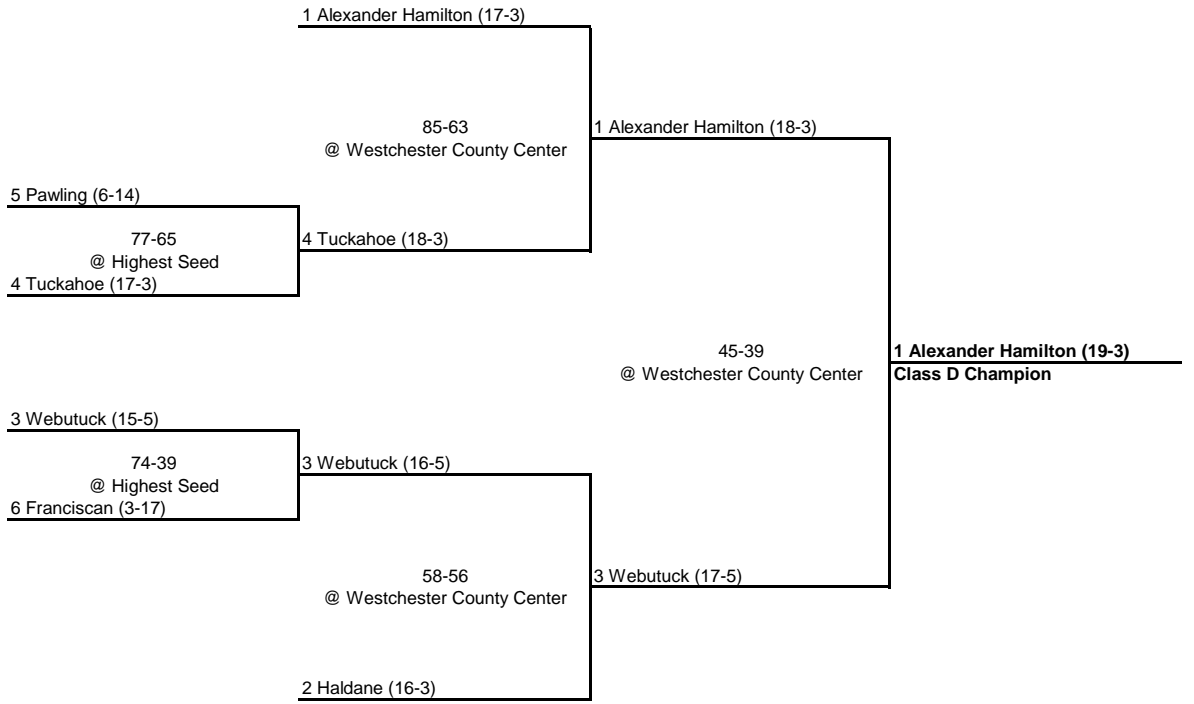

1985 CLASS A CHAMPIONSHIP

New York State Section I

OUTBRACKET QUARTERFINAL SEMI FINAL FINAL

CLASS A-1

CLASS A-2

1985 CLASS B CHAMPIONSHIP

New York State Section I

ROUND 1 @ Highest Seed
ROUND 2
QUARTERFINAL
SEMI FINAL
FINAL

CLASS B-1

CLASS B-2

1985 CLASS D CHAMPIONSHIP

New York State Section I

QUARTERFINAL

SEMI FINAL

FINAL

1985 CLASS C CHAMPIONSHIP

New York State Section I

ROUND 1

QUARTERFINAL

SEMI FINAL

FINAL

1 Irvington (20-0)

9 Edgemont (7-13)

55-49
@ Highest Seed
8 Croton (8-12)