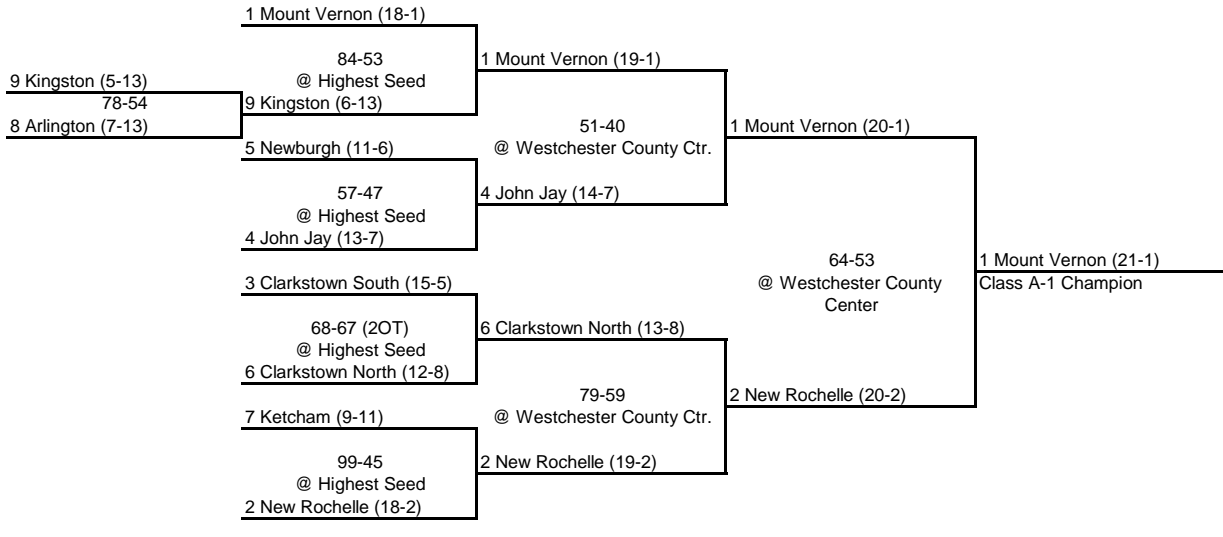

1985 CLASS A CHAMPIONSHIP

New York State Section I

OUTBRACKET QUARTERFINAL SEMI FINAL FINAL

CLASS A-1

CLASS A-2

1985 CLASS B CHAMPIONSHIP

New York State Section I

ROUND 1 @ Highest Seed
ROUND 2
QUARTERFINAL
SEMI FINAL
FINAL

CLASS B-1

CLASS B-2

1985 CLASS D CHAMPIONSHIP

New York State Section I

QUARTERFINAL

SEMI FINAL

FINAL

1985 CLASS C CHAMPIONSHIP

New York State Section I

ROUND 1

QUARTERFINAL

SEMI FINAL

FINAL

1 Irvington (20-0)

9 Edgemont (7-13)

55-49
@ Highest Seed
8 Croton (8-12)