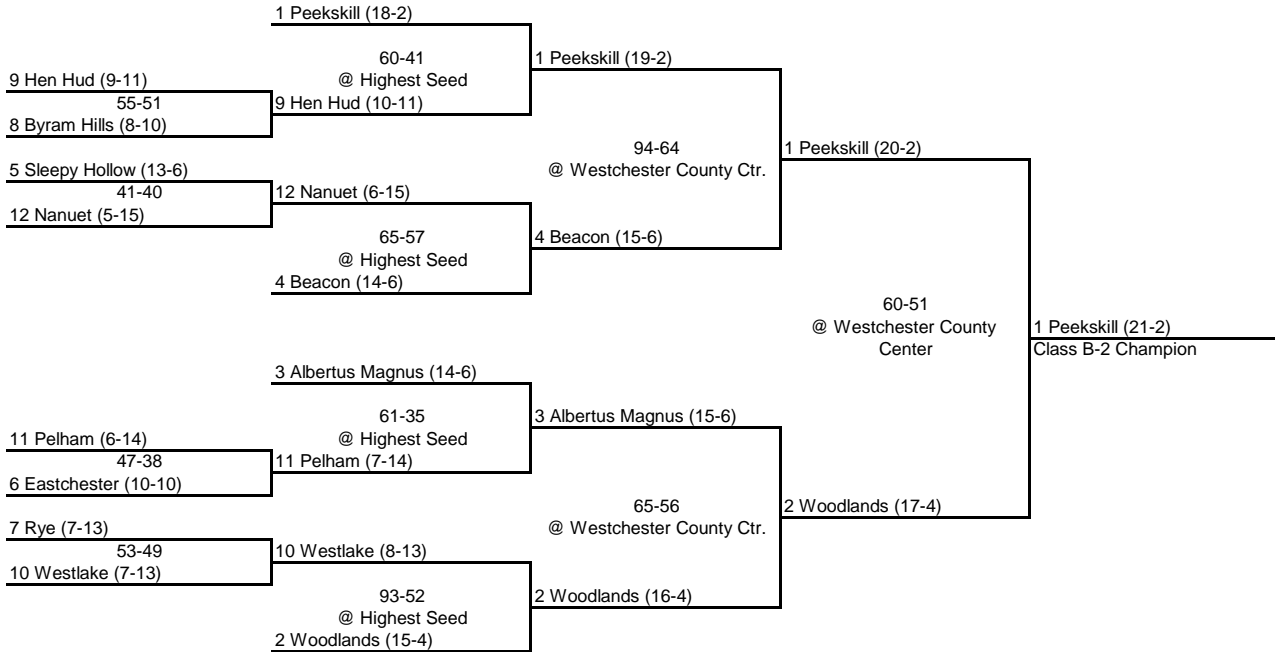

1985 CLASS A CHAMPIONSHIP

New York State Section I

OUTBRACKET QUARTERFINAL SEMI FINAL FINAL

CLASS A-1

CLASS A-2

1985 CLASS B CHAMPIONSHIP

New York State Section I

ROUND 1 @ Highest Seed
ROUND 2
QUARTERFINAL
SEMI FINAL
FINAL

CLASS B-1

CLASS B-2

1985 CLASS D CHAMPIONSHIP

New York State Section I

QUARTERFINAL

SEMI FINAL

FINAL

1985 CLASS C CHAMPIONSHIP

New York State Section I

ROUND 1

QUARTERFINAL

SEMI FINAL

FINAL

1 Irvington (20-0)

9 Edgemont (7-13)

55-49
@ Highest Seed
8 Croton (8-12)