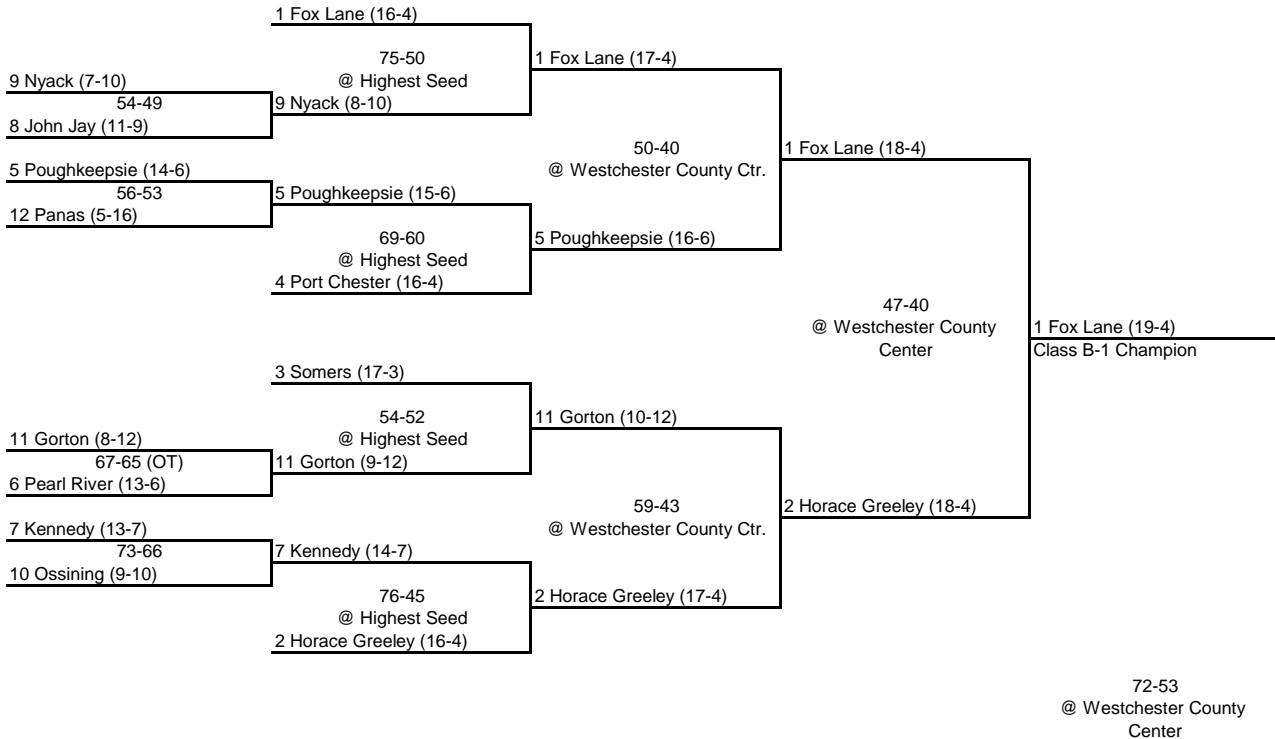

1985 CLASS A CHAMPIONSHIP

New York State Section I

OUTBRACKET QUARTERFINAL SEMI FINAL FINAL

CLASS A-1

CLASS A-2

1985 CLASS B CHAMPIONSHIP

New York State Section I

ROUND 1 @ Highest Seed
ROUND 2
QUARTERFINAL
SEMI FINAL
FINAL

CLASS B-1

CLASS B-2

1985 CLASS D CHAMPIONSHIP

New York State Section I

QUARTERFINAL

SEMI FINAL

FINAL

1985 CLASS C CHAMPIONSHIP

New York State Section I

ROUND 1

QUARTERFINAL

SEMI FINAL

FINAL

1 Irvington (20-0)

9 Edgemont (7-13)

55-49
@ Highest Seed
8 Croton (8-12)