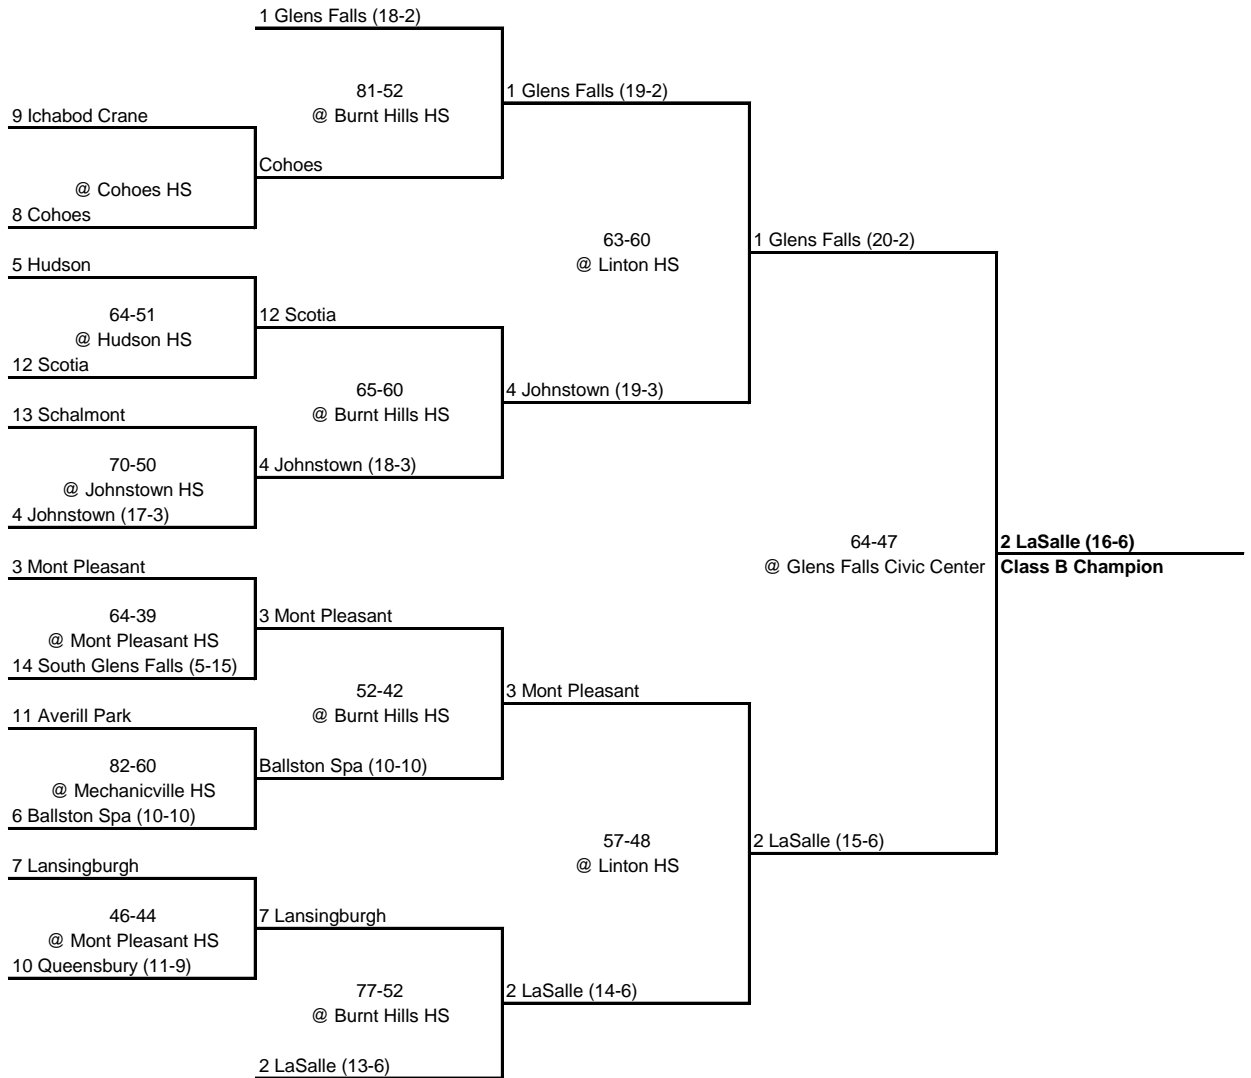

1986 CLASS B CHAMPIONSHIP

New York State Section II

ROUND 1

QUARTERFINAL

SEMI FINAL

FINAL