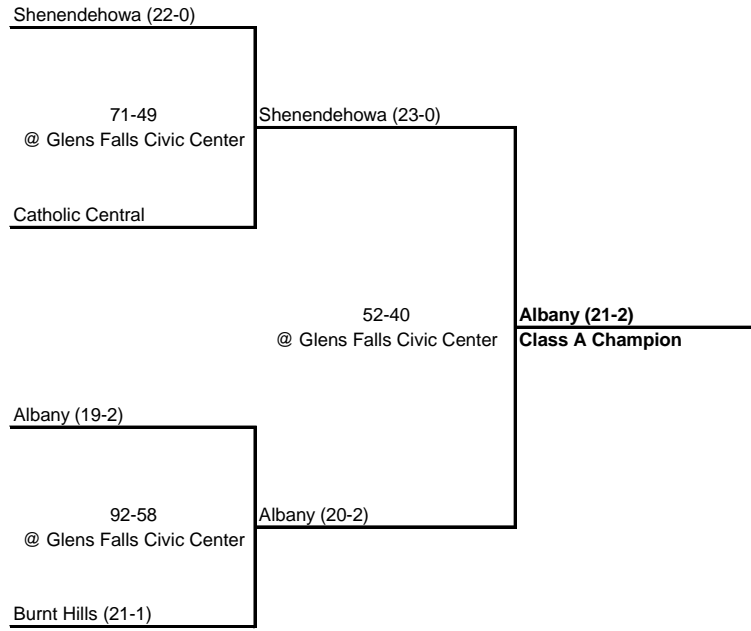

1986 CLASS A CHAMPIONSHIP

New York State Section II

SEMI FINAL

FINAL

NOTE: Bracket is incomplete due to lack of data.

1986 CLASS B CHAMPIONSHIP

New York State Section II

ROUND 1

QUARTERFINAL

SEMI FINAL

FINAL

1986 CLASS CC CHAMPIONSHIP

New York State Section II

ROUND 1

QUARTERFINAL

SEMI FINAL