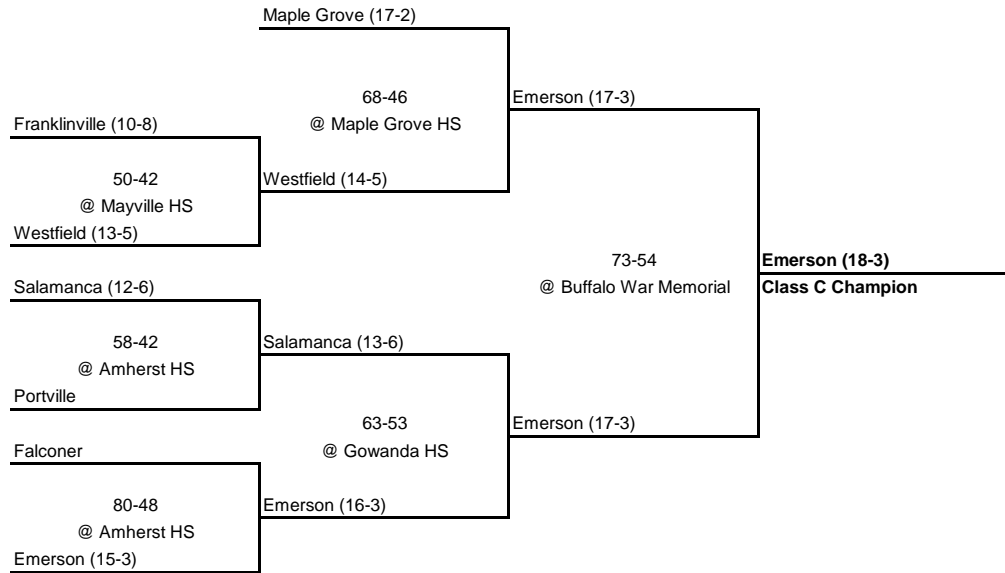

Lackawanna (18-3)

Class B1 Champion

1986 Class B2 Championship

New York State Section VI

FINAL

Grover Cleveland (18-2)

83-66

@ Buffalo War Memorial

Dunkirk (17-3)

Grover Cleveland (19-2)

Class B2 Champion

1986 Class C Championship

New York State Section VI

QUARTERFINAL

SEMI FINAL

FINAL

1986 Class D Championship

New York State Section VI

QUARTERFINAL

SEMI FINAL

FINAL