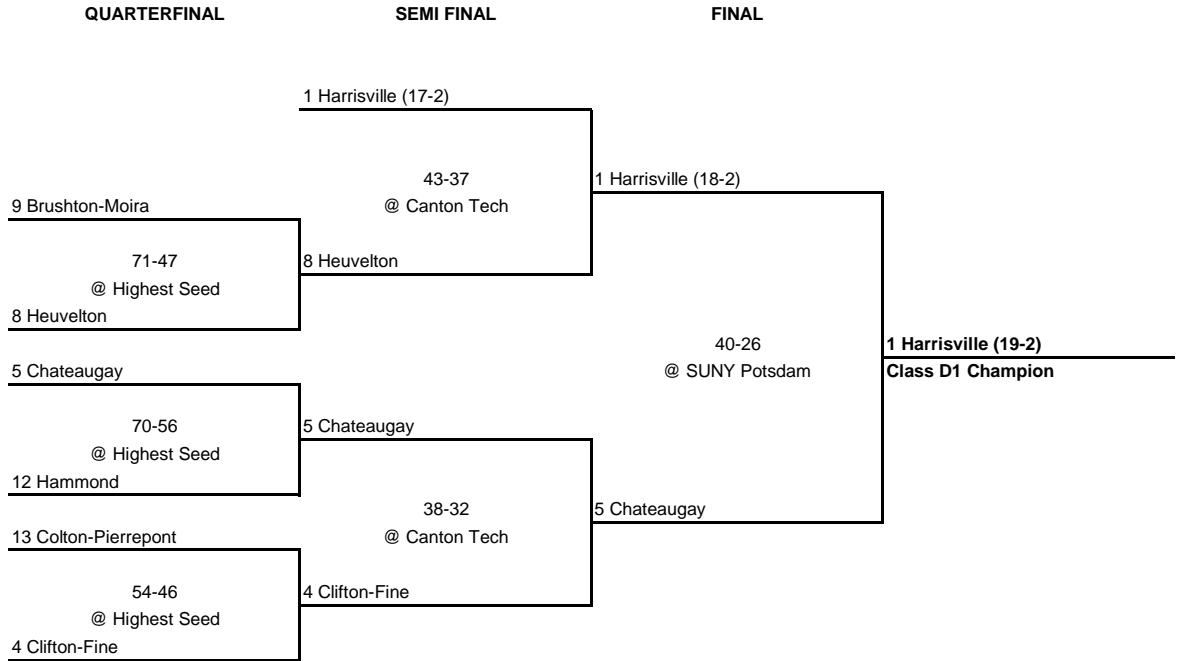

1986 CLASS D1 CHAMPIONSHIP

New York State Section X