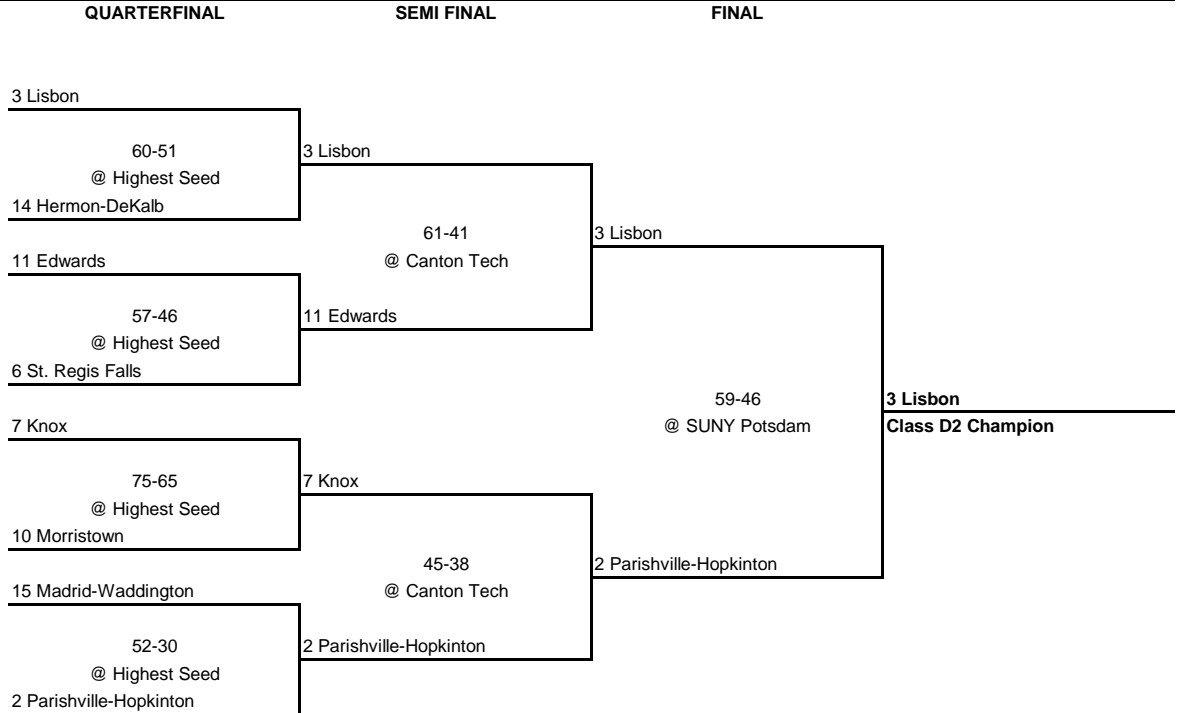

1986 CLASS D2 CHAMPIONSHIP

New York State Section X