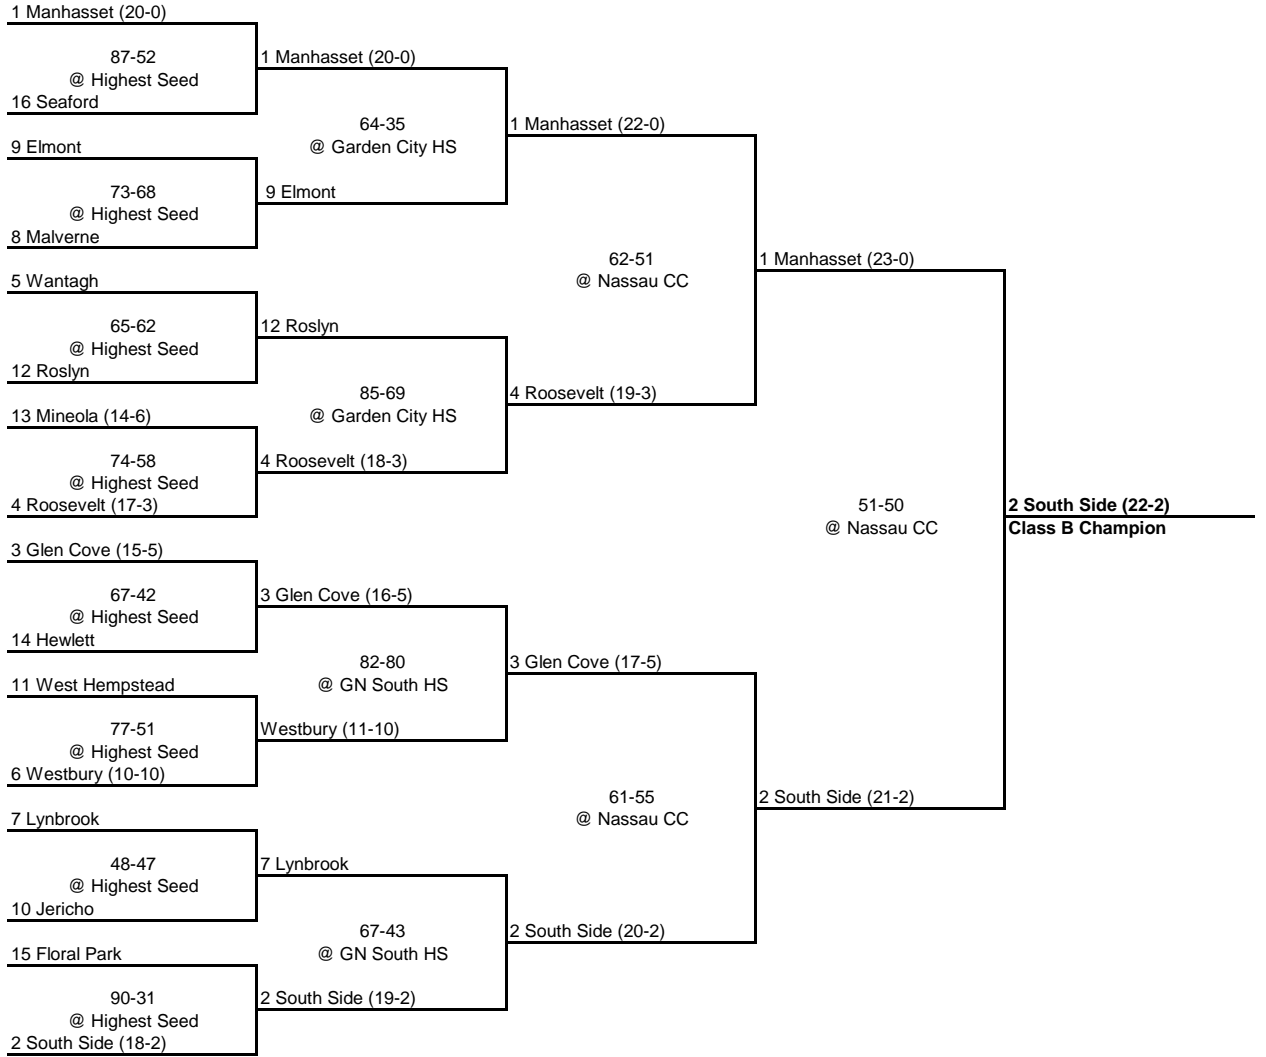

1987 CLASS B CHAMPIONSHIP

New York State Section VIII

ROUND 1

QUARTERFINAL

SEMI FINAL

FINAL