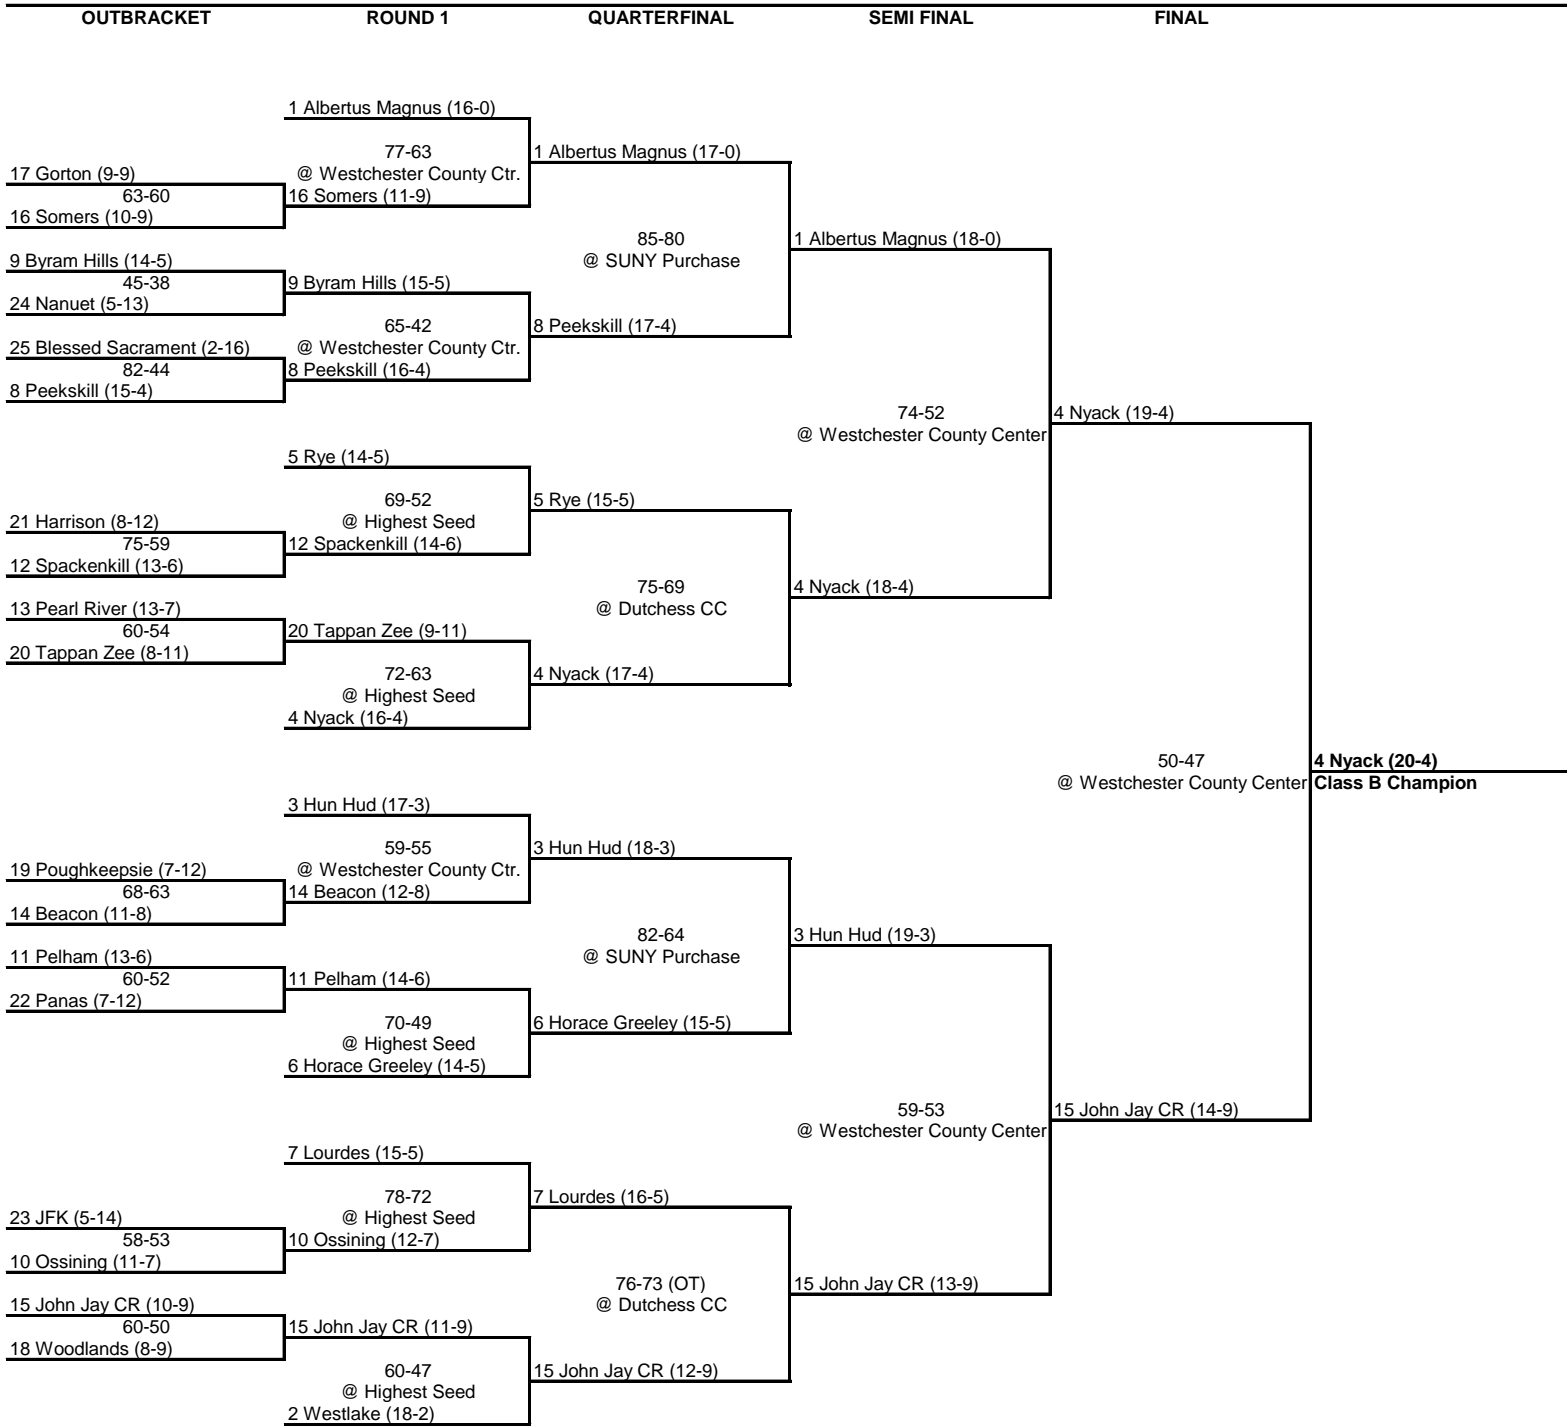

1988 CLASS B CHAMPIONSHIP

New York State Section I