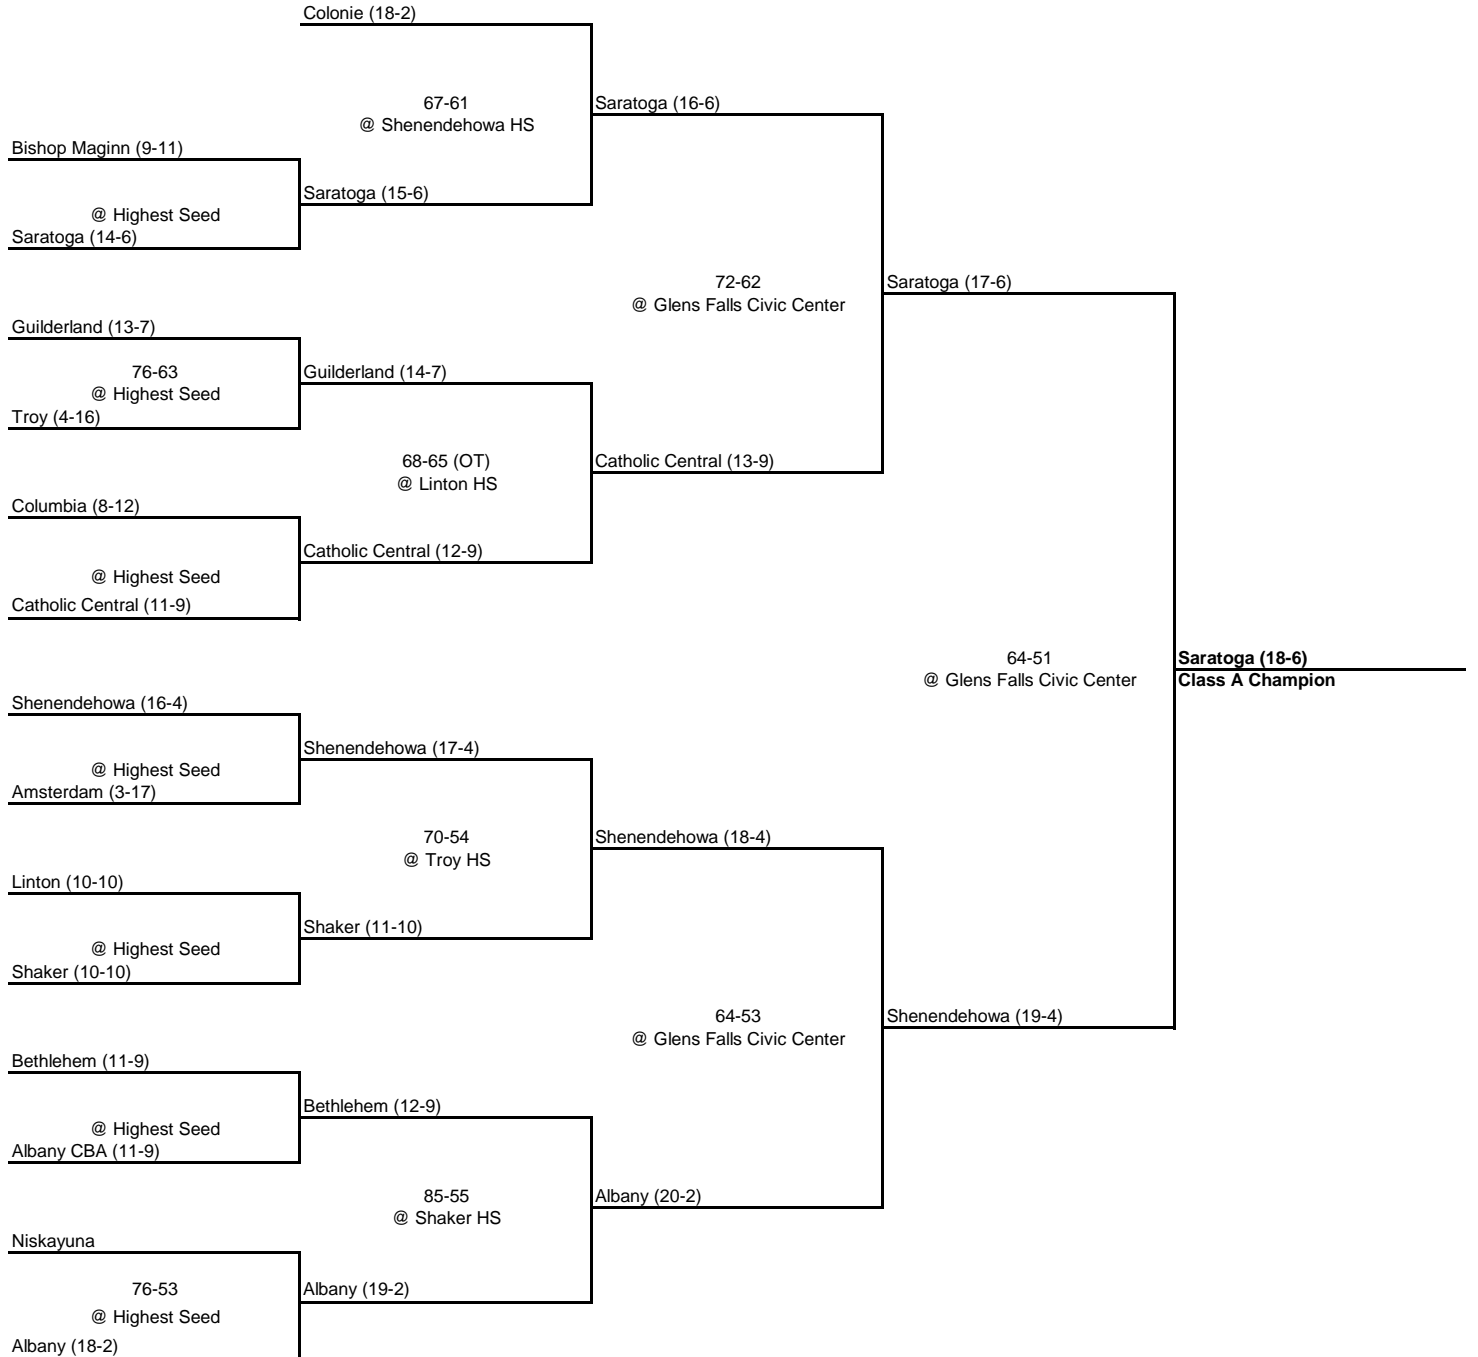

1988 CLASS A CHAMPIONSHIP

New York State Section II

ROUND 1

QUARTERFINAL

SEMI FINAL

FINAL

1988 CLASS B CHAMPIONSHIP

New York State Section II

ROUND 1

QUARTERFINAL

SEMI FINAL

FINAL

1 Mont Pleasant (18-2)

63-53
@ Troy HS

1 Mont Pleasant (19-2)

9 Mohonasen (9-10)