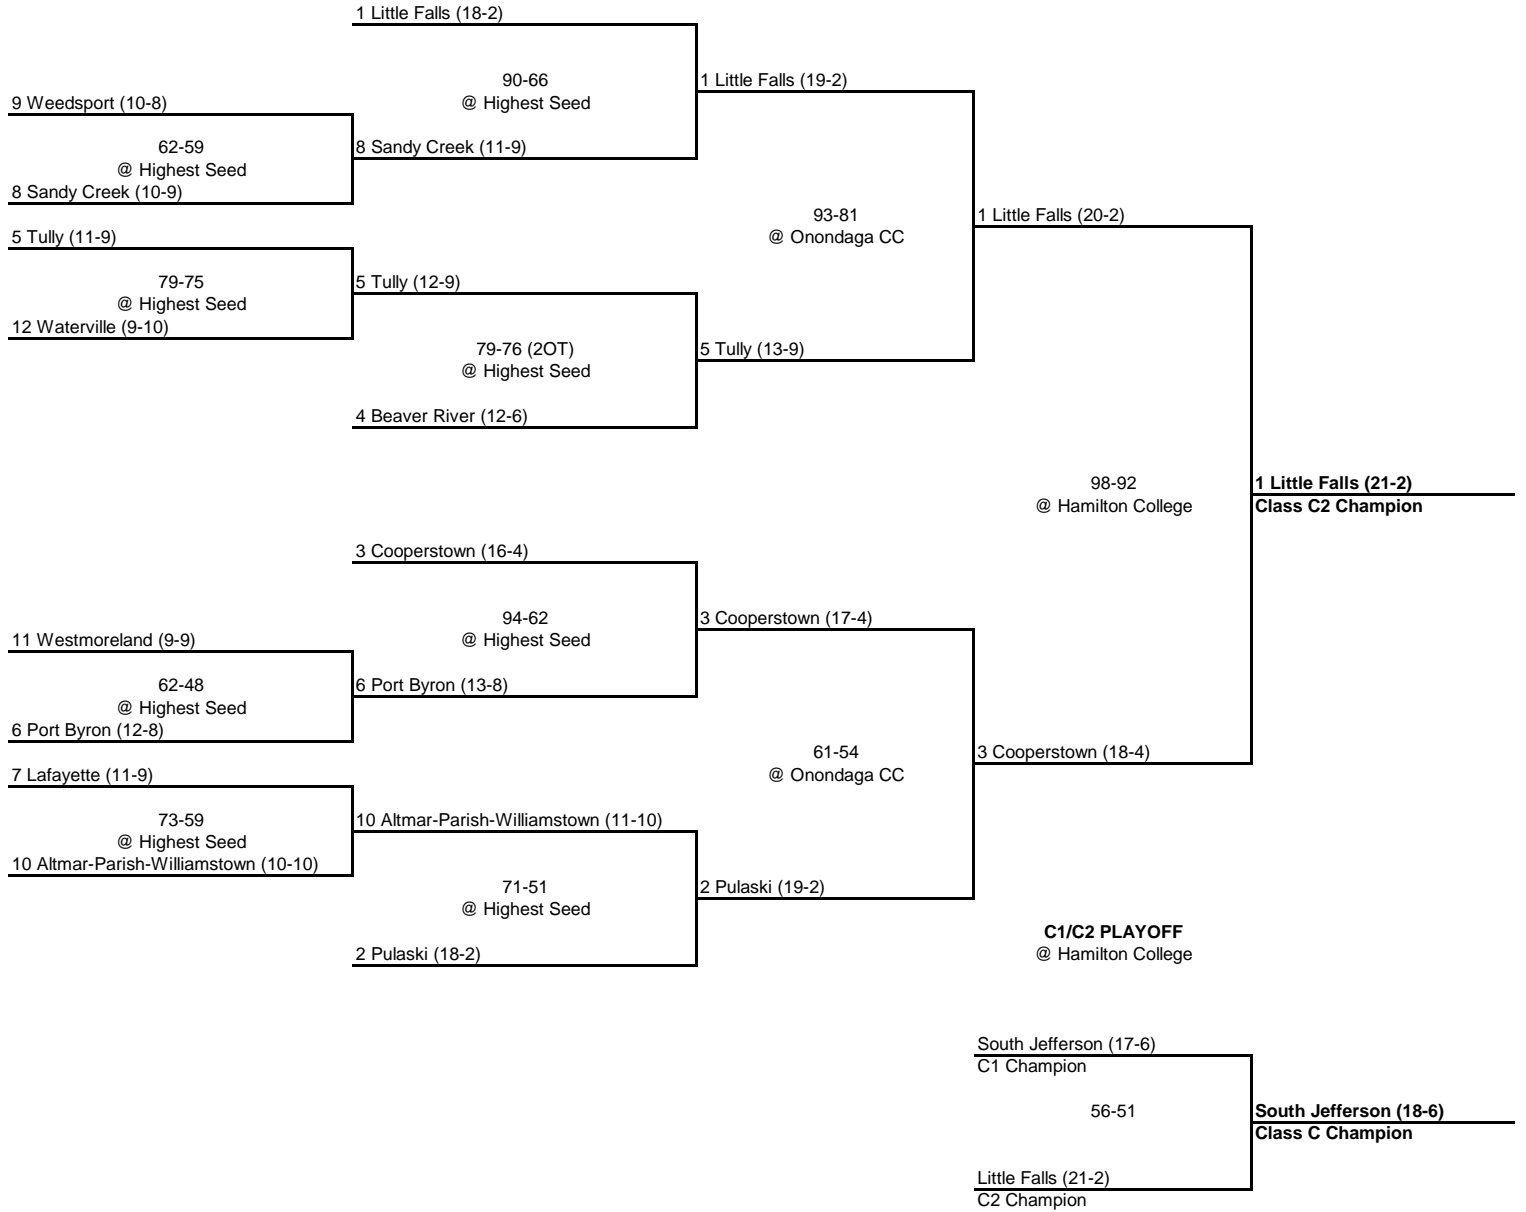

SEMI FINAL

FINAL

**1988 CLASS D1 CHAMPIONSHIP**

**New York State Section III**

ROUND 1

QUARTERFINAL

SEMI FINAL

FINAL