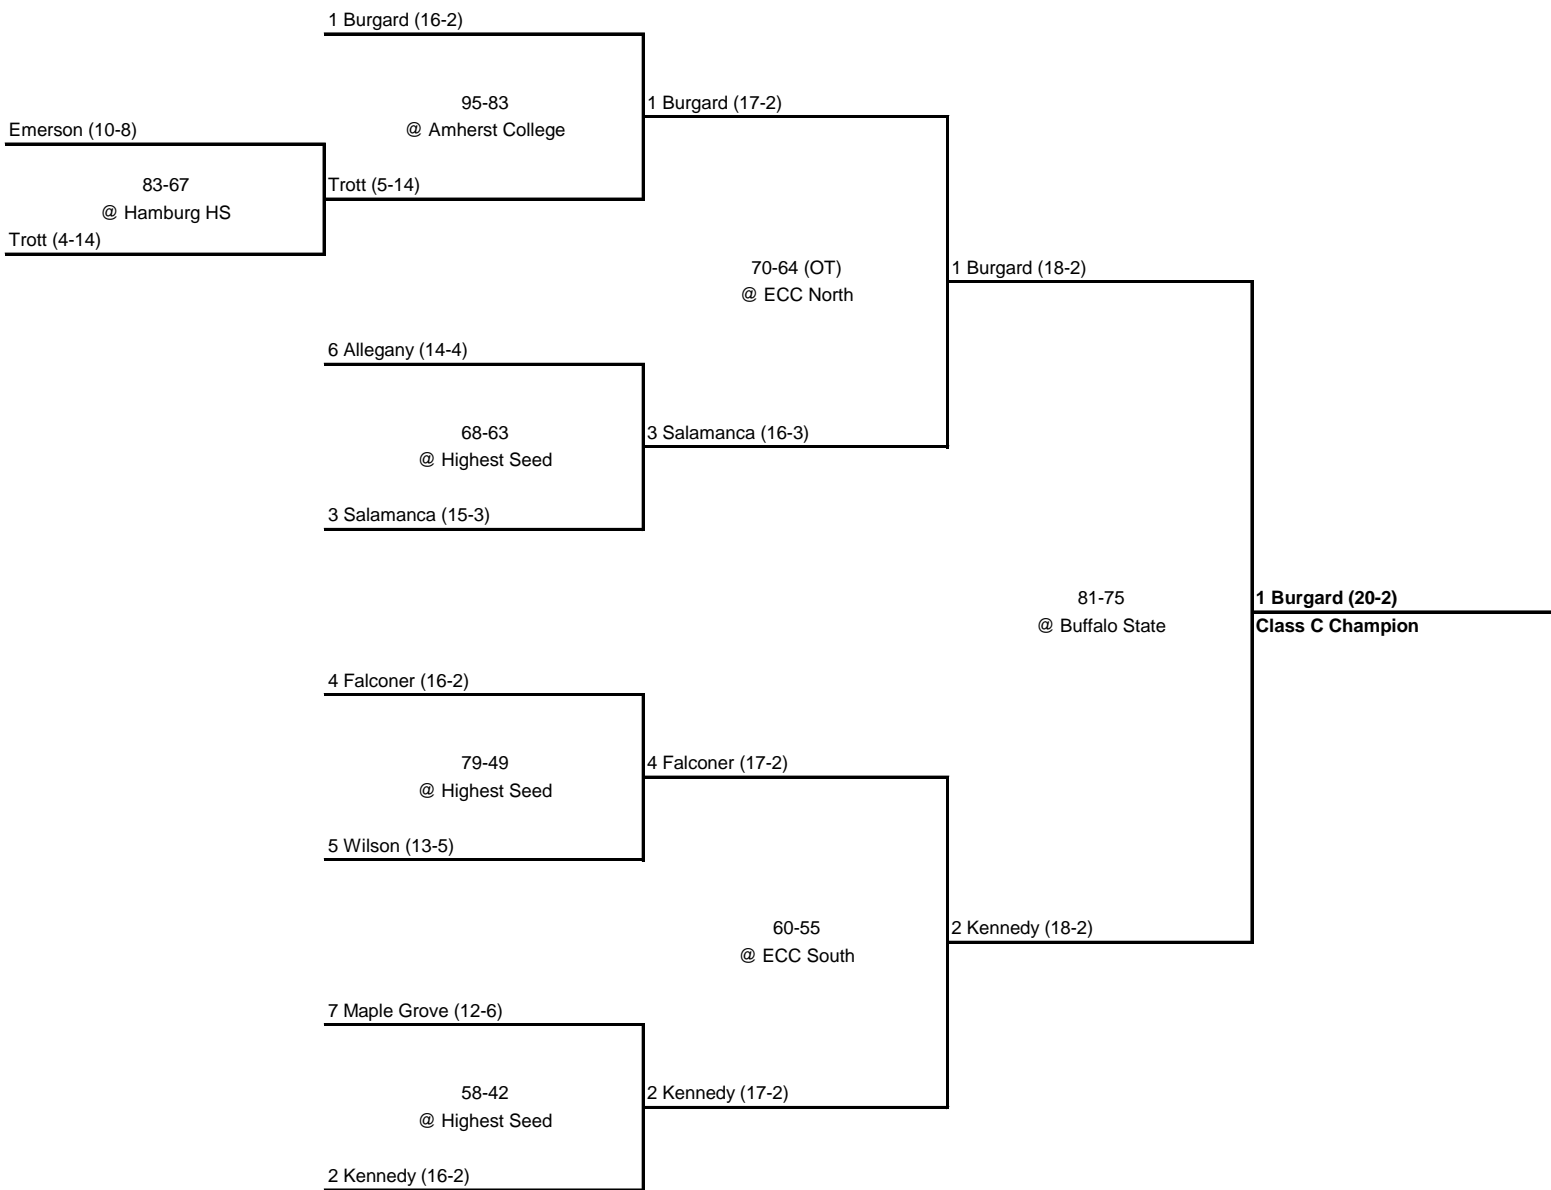

1988 Class C Championship

New York State Section VI

ROUND 1

QUARTERFINAL

SEMI FINAL

FINAL

1988 Class D Championship

New York State Section VI