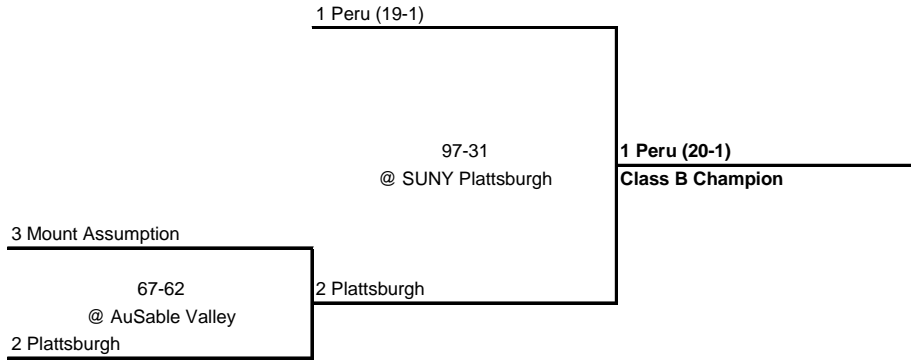

1988 CLASS B CHAMPIONSHIP

New York State Section VII

SEMI FINAL

FINAL

1988 CLASS C CHAMPIONSHIP

New York State Section VII

QUARTERFINAL

SEMI FINAL

FINAL

1988 CLASS D CHAMPIONSHIP

New York State Section VII

QUARTERFINAL

SEMI FINAL

FINAL

1 Willsboro (17-2)

74-45
@ AuSable Valley
8 Westport