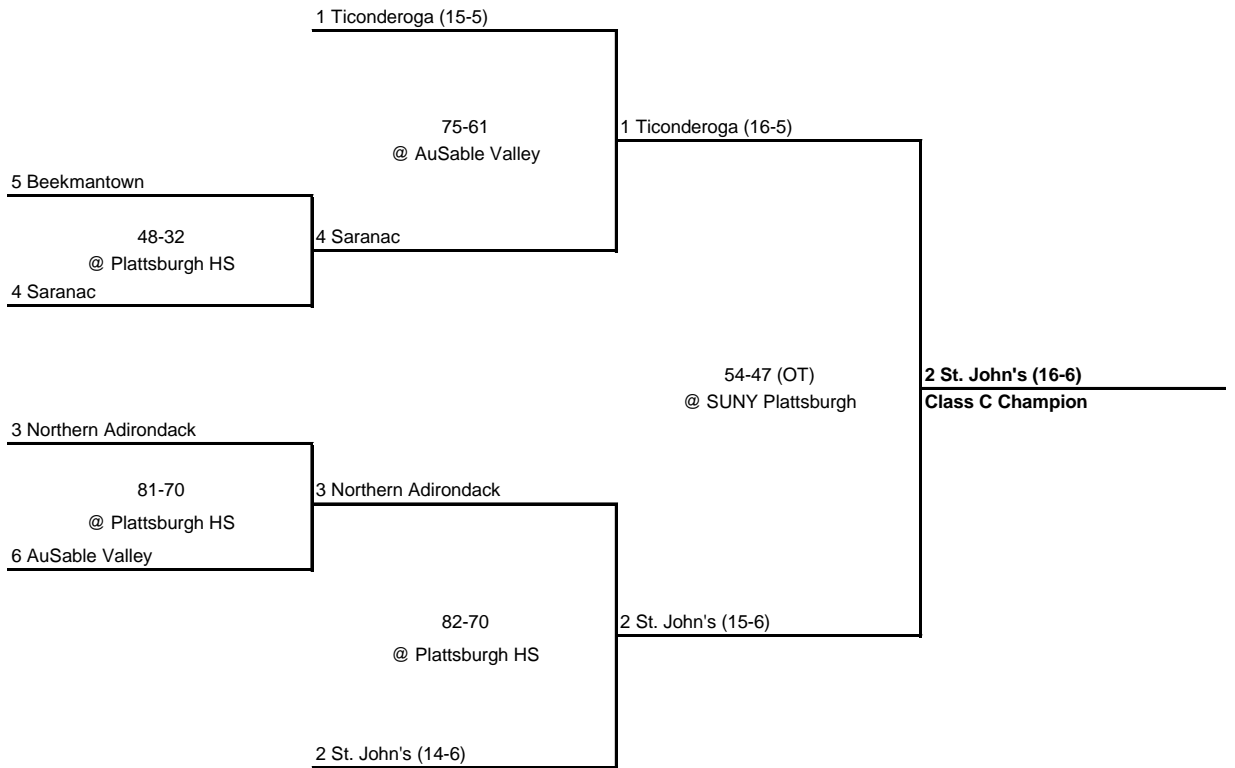

1988 CLASS B CHAMPIONSHIP

New York State Section VII

SEMI FINAL

FINAL

1988 CLASS C CHAMPIONSHIP

New York State Section VII

QUARTERFINAL

SEMI FINAL

FINAL

1988 CLASS D CHAMPIONSHIP

New York State Section VII

QUARTERFINAL

SEMI FINAL

FINAL

1 Willsboro (17-2)

74-45
@ AuSable Valley
8 Westport

1 Willsboro (18-2)

66-45
@ AuSable Valley

1 Willsboro (19-2)

80-61
@ SUNY Plattsburgh

3 Wells (19-4)

Class D Champion

5 Chazy

68-53
@ AuSable Valley
4 Dannemora