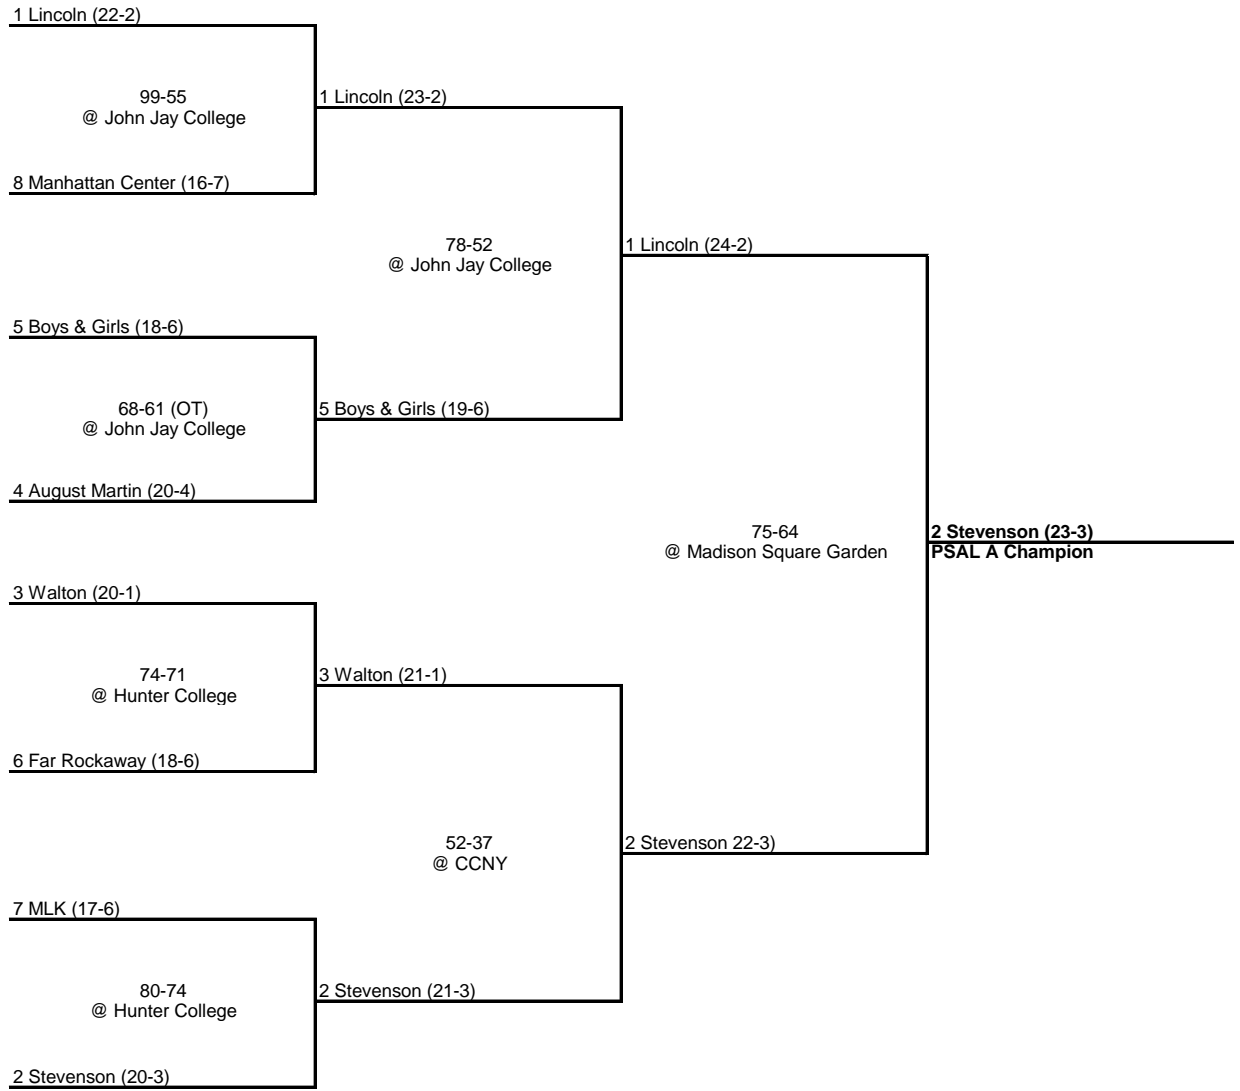

# 1989 PSAL A Playoff Bracket

QUARTERFINAL

SEMI FINAL

FINAL

# 1989 PSAL B Playoff Bracket

QUARTERFINAL

SEMI FINAL

FINAL