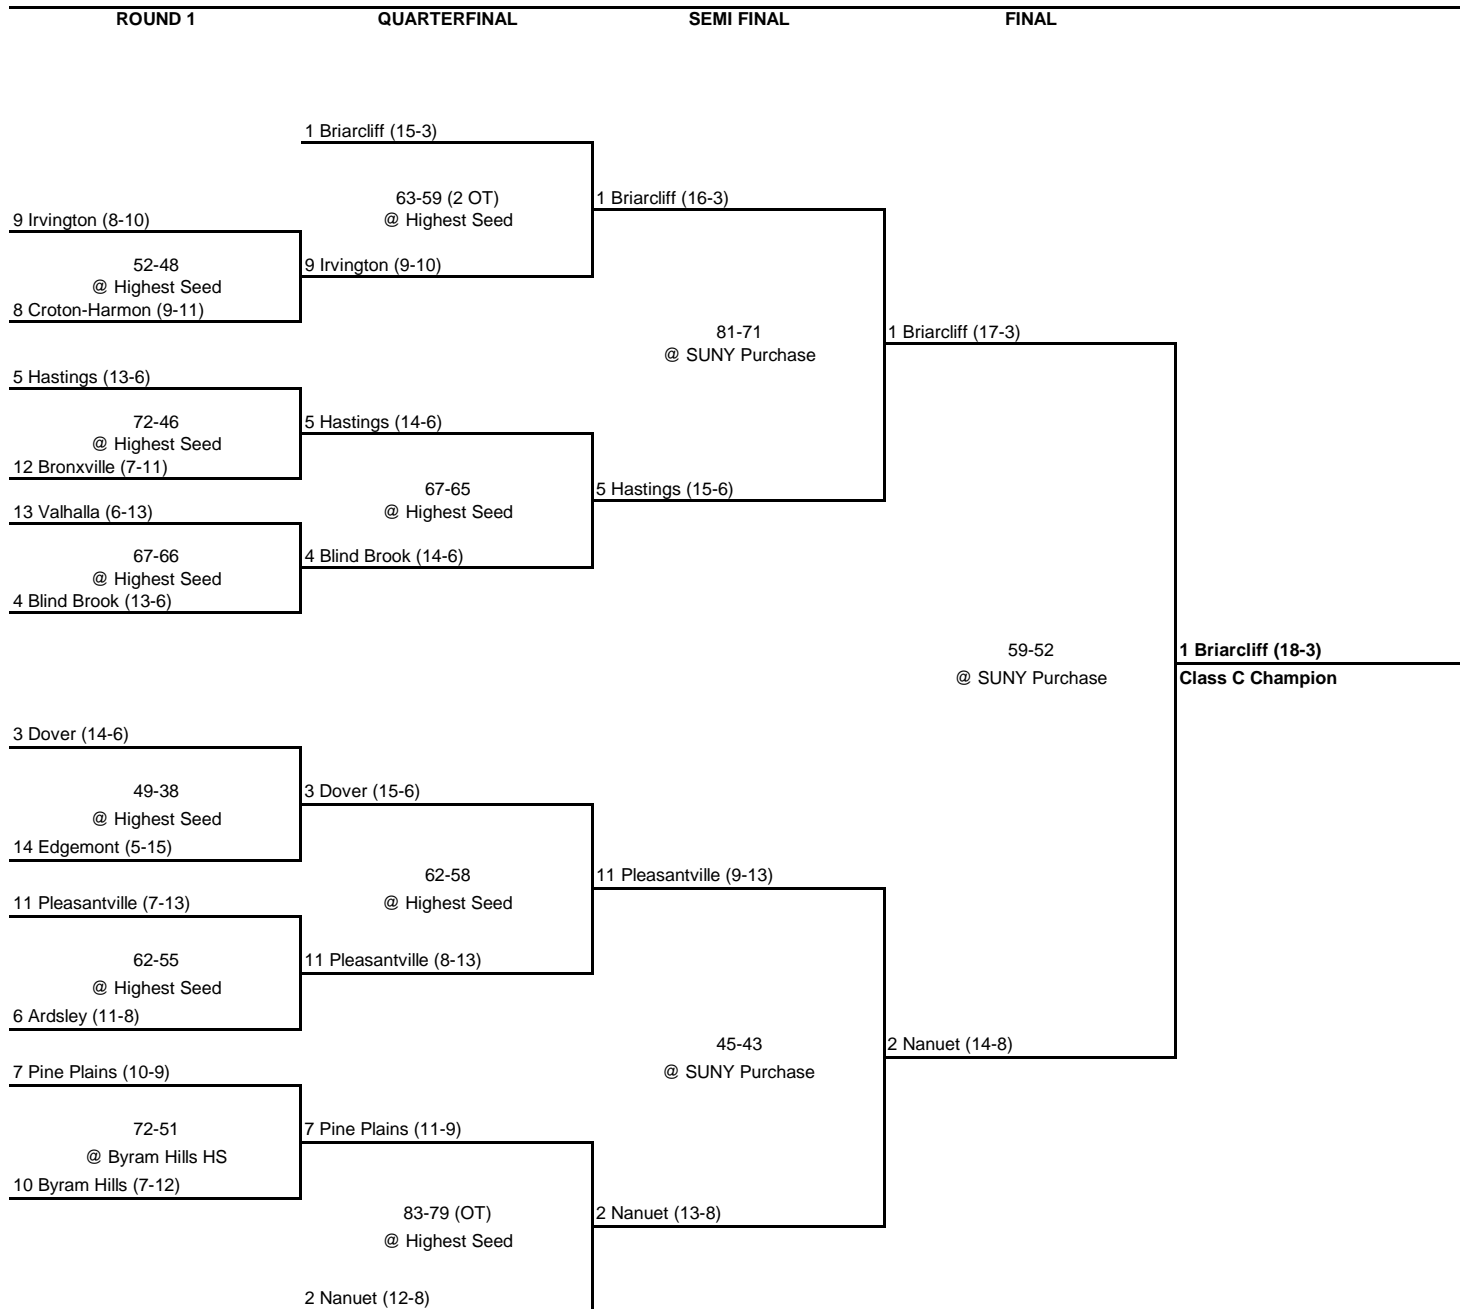

1989 CLASS C CHAMPIONSHIP

New York State Section I