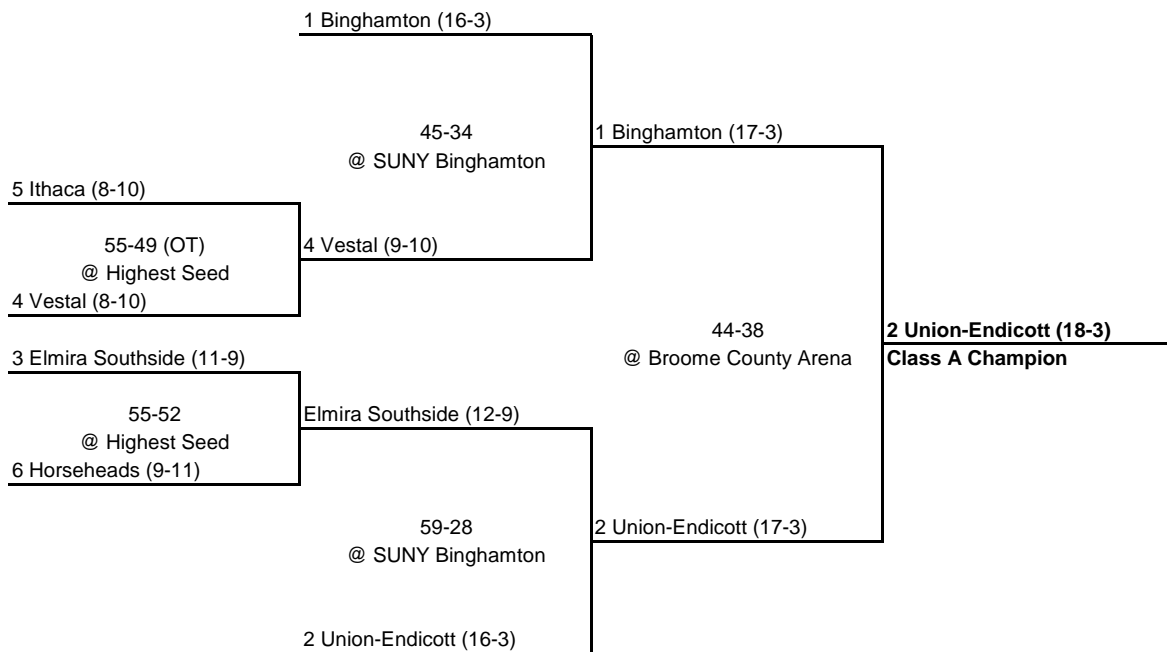

1989 CLASS A CHAMPIONSHIP

New York State Section IV

QUARTERFINAL

SEMI FINAL

FINAL

1989 CLASS B CHAMPIONSHIP

New York State Section IV

ROUND 1