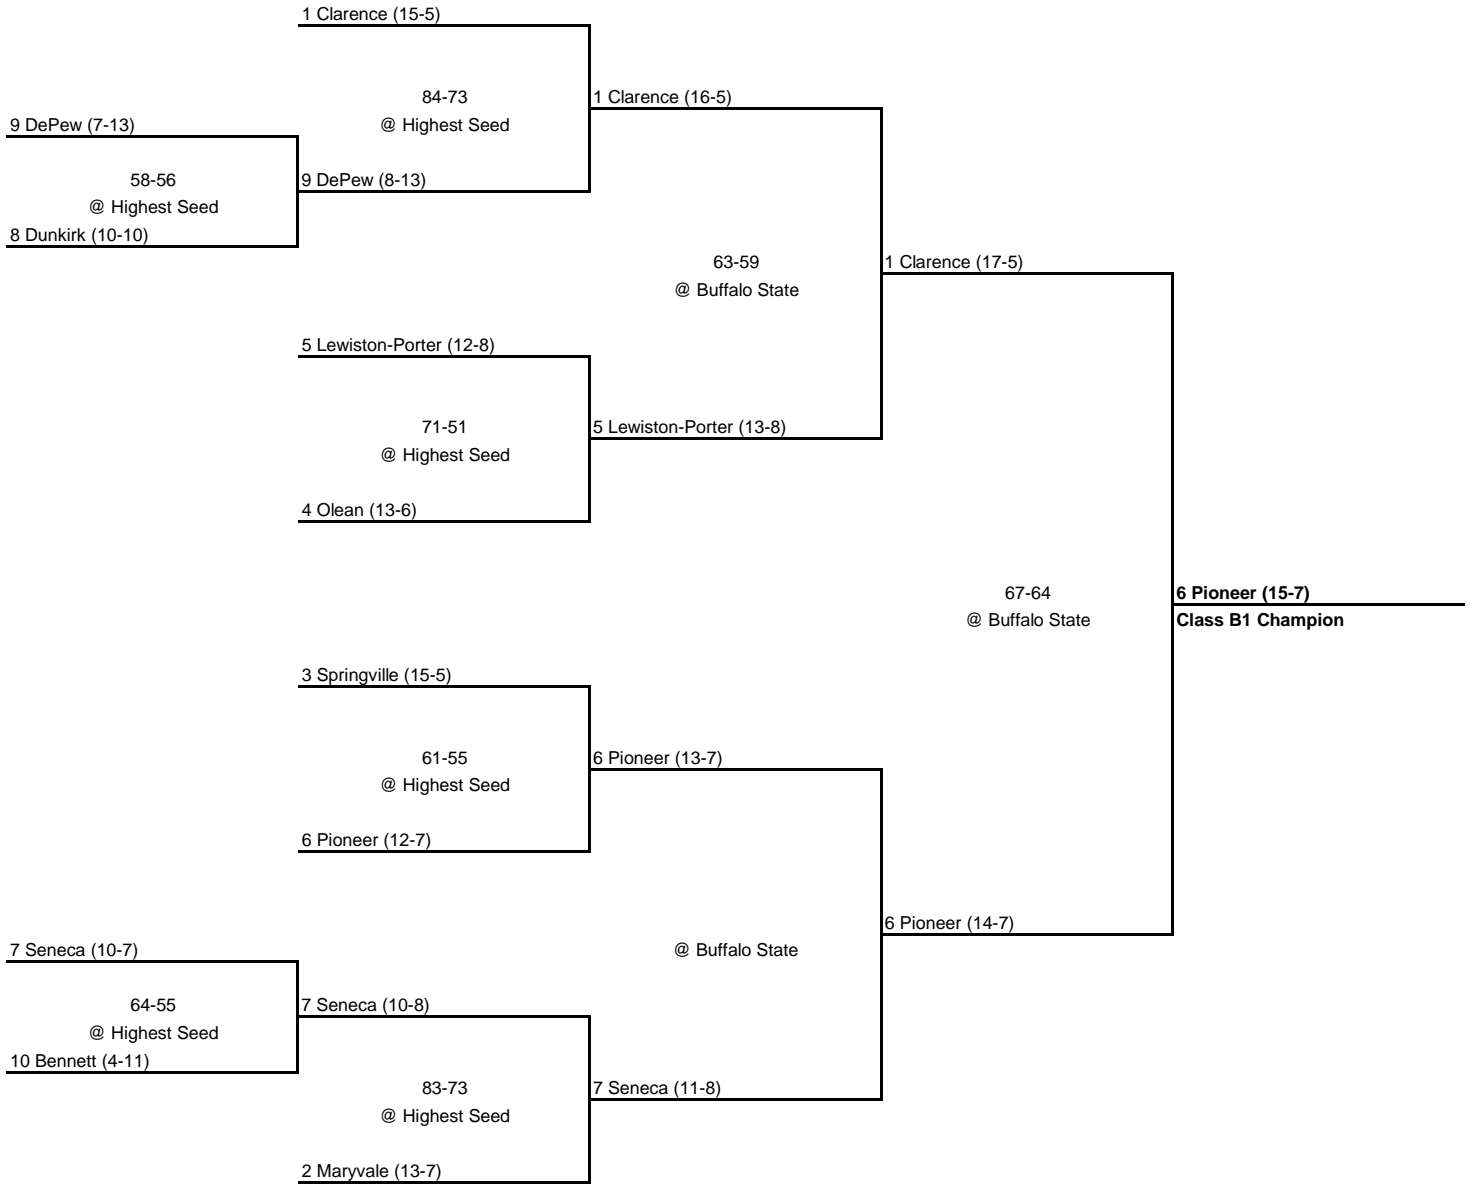

## New York State Section VI

**1989 Class B1 Championship**

**New York State Section VI**

ROUND 1

QUARTERFINAL

SEMI FINAL

FINAL

**1989 Class B2 Championship**