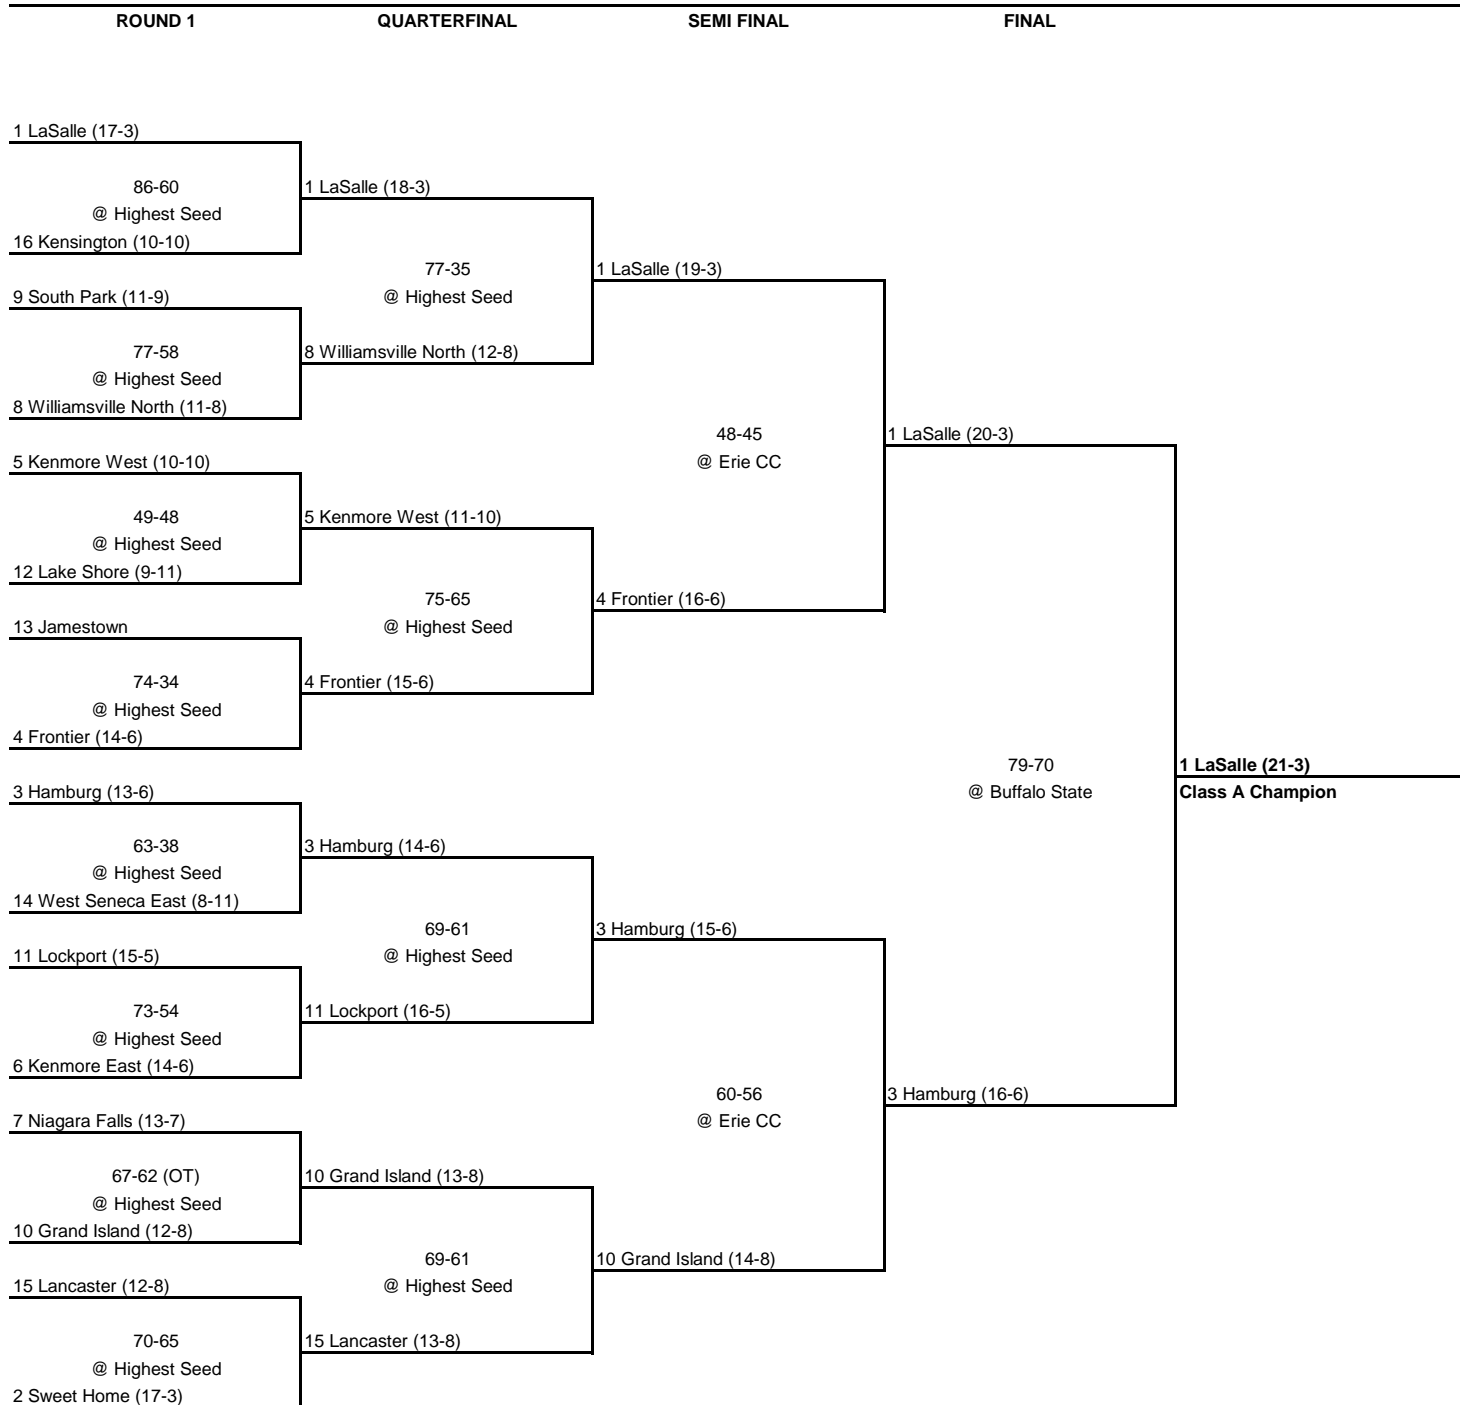

1989 Class A Championship

New York State Section VI