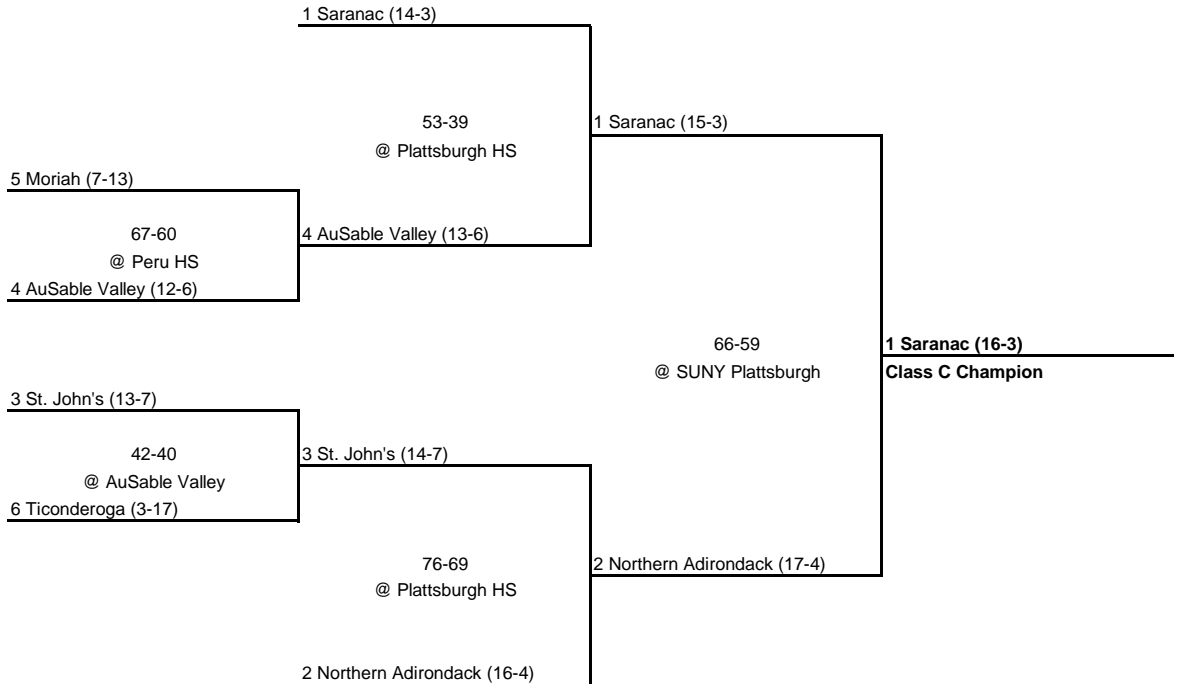

**1989 CLASS B CHAMPIONSHIP**

**New York State Section VII**

ROUND 1

SEMI FINAL

FINAL

**1989 CLASS C CHAMPIONSHIP**

**New York State Section VII**

QUARTERFINAL

SEMI FINAL

FINAL

1989 CLASS D CHAMPIONSHIP

New York State Section VII

ROUND 1

QUARTERFINAL

SEMI FINAL

FINAL

1 Willsboro (15-5)

74-60  
@ AuSable Valley  
9 Lake Placid (6-12)

1 Willsboro (16-5)

61-58  
@ Moriah HS

1 Willsboro (17-5)

5 Chazy (12-6)

54-53  
@ AuSable Valley  
4 Crown Point (11-5)

5 Chazy (13-6)