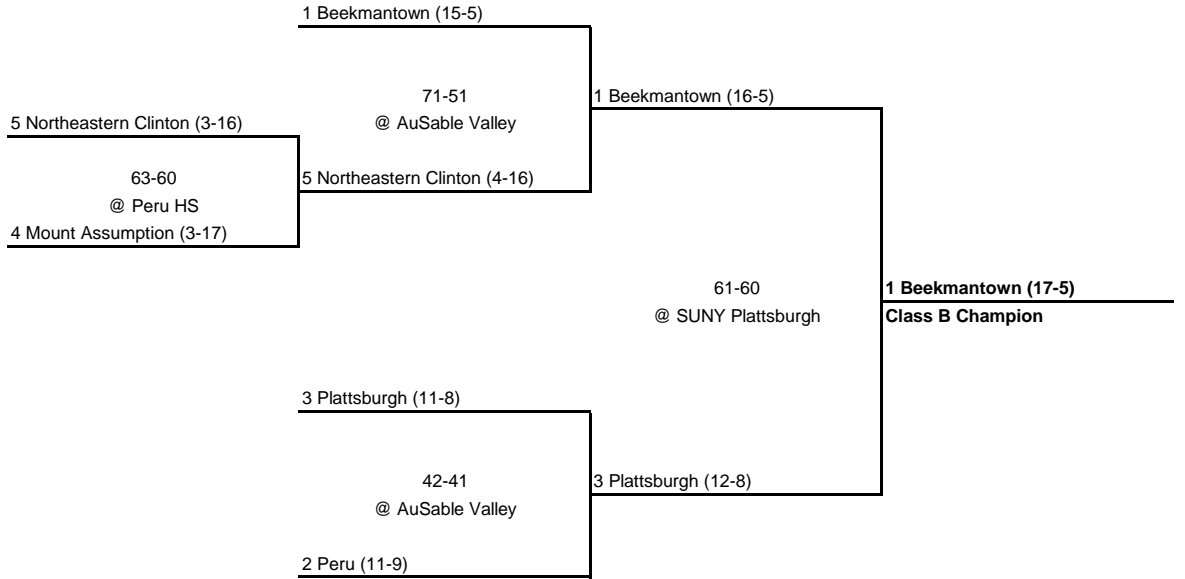

**1989 CLASS B CHAMPIONSHIP**

**New York State Section VII**

ROUND 1

SEMI FINAL

FINAL

**1989 CLASS C CHAMPIONSHIP**

**New York State Section VII**

QUARTERFINAL

SEMI FINAL

FINAL

1989 CLASS D CHAMPIONSHIP

New York State Section VII

ROUND 1

QUARTERFINAL

SEMI FINAL

FINAL

1 Willsboro (15-5)

74-60  
@ AuSable Valley  
9 Lake Placid (6-12)

1 Willsboro (16-5)

61-58  
@ Moriah HS

1 Willsboro (17-5)

5 Chazy (12-6)

54-53  
@ AuSable Valley  
4 Crown Point (11-5)

5 Chazy (13-6)