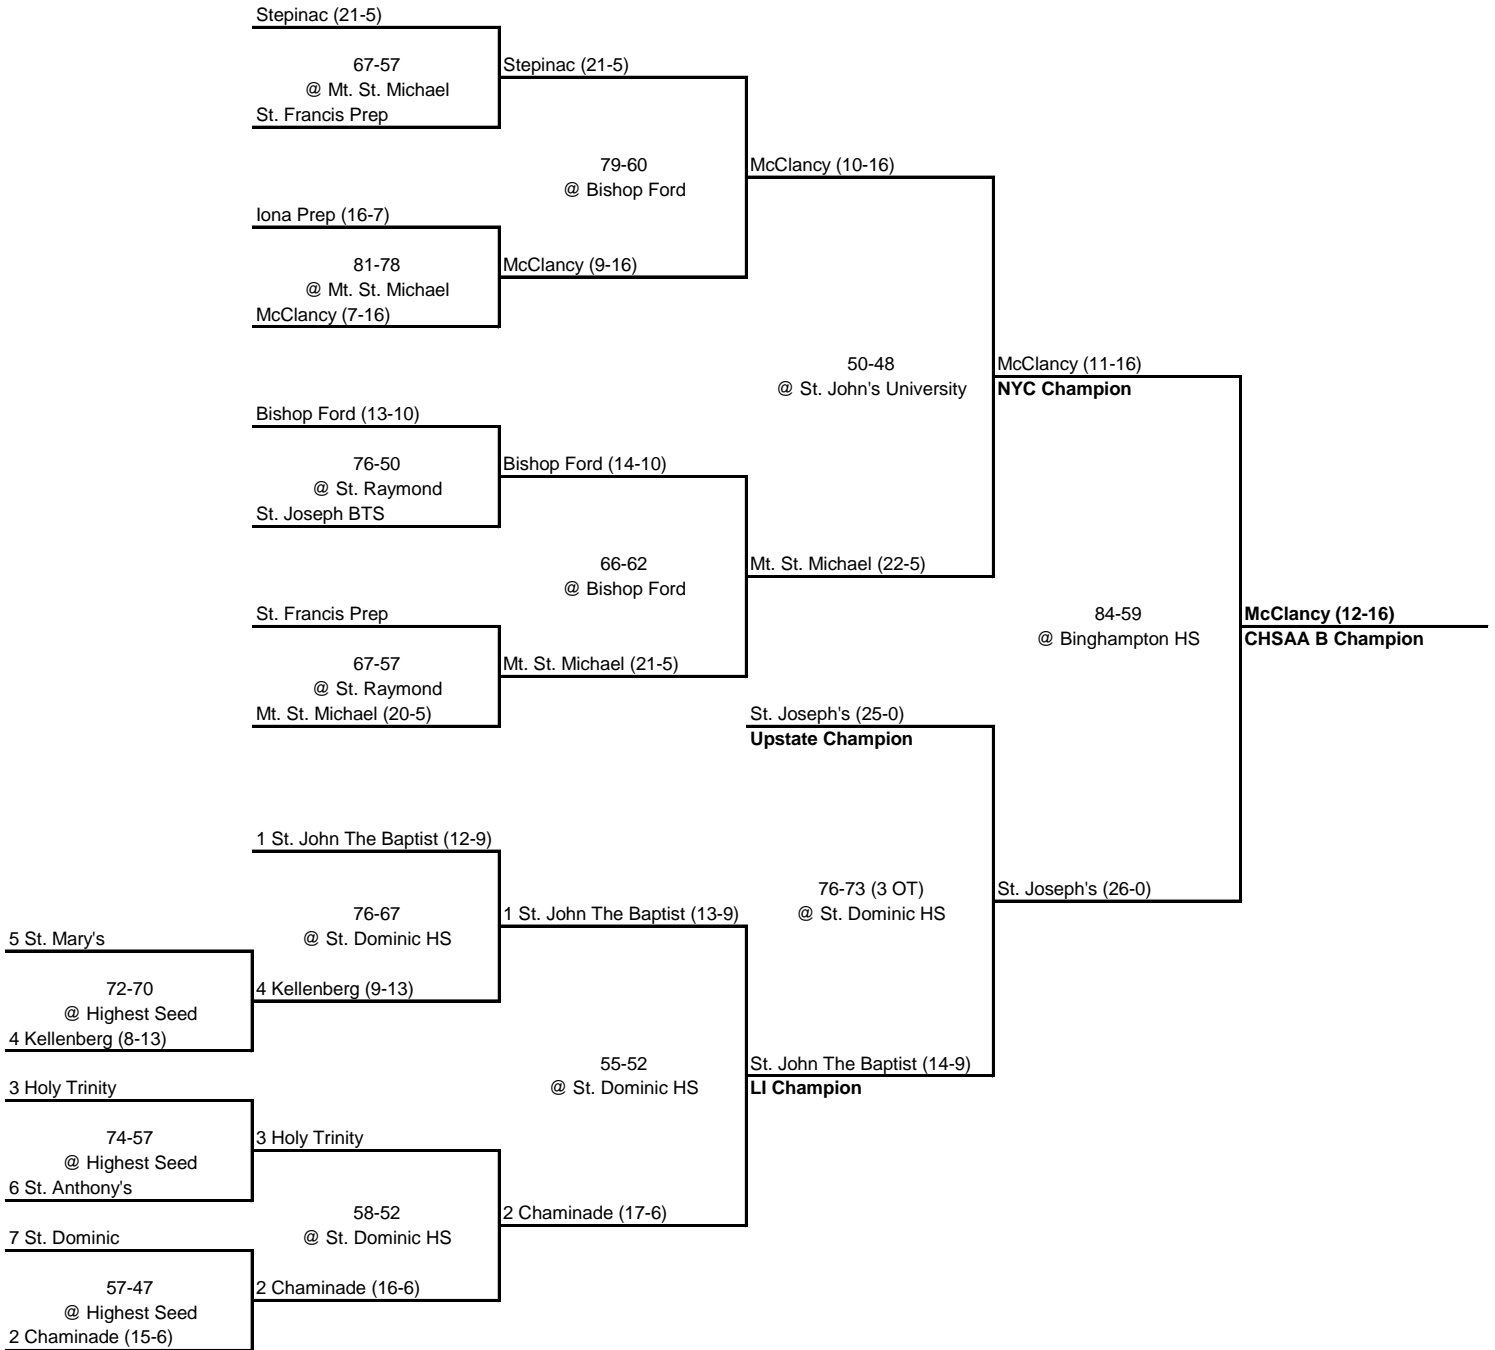

# 1990 CHSAA A Intersectional Playoff Bracket

QUARTERFINAL

SEMI FINAL

FINAL

# 1990 CHSAA B Intersectional Playoff Bracket

ROUND 1                      QUARTERFINAL                      SEMI FINAL                      FINAL

# 1990 CHSAA C Intersectional Playoff Bracket

STATE FINAL

---

---