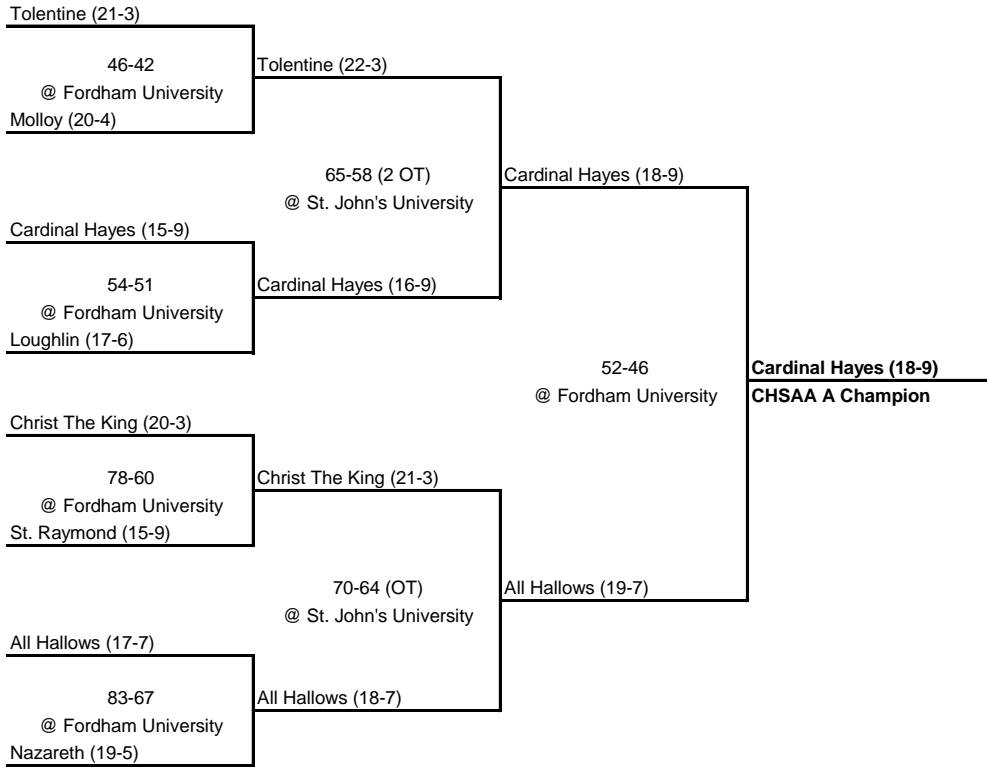

# 1990 CHSAA A Intersectional Playoff Bracket

QUARTERFINAL

SEMI FINAL

FINAL

# 1990 CHSAA B Intersectional Playoff Bracket

ROUND 1                      QUARTERFINAL                      SEMI FINAL                      FINAL

# 1990 CHSAA C Intersectional Playoff Bracket

STATE FINAL

---

---

# 1990 NSCHSAA Playoff Bracket

---

---

QUARTERFINAL

SEMI FINAL

FINAL