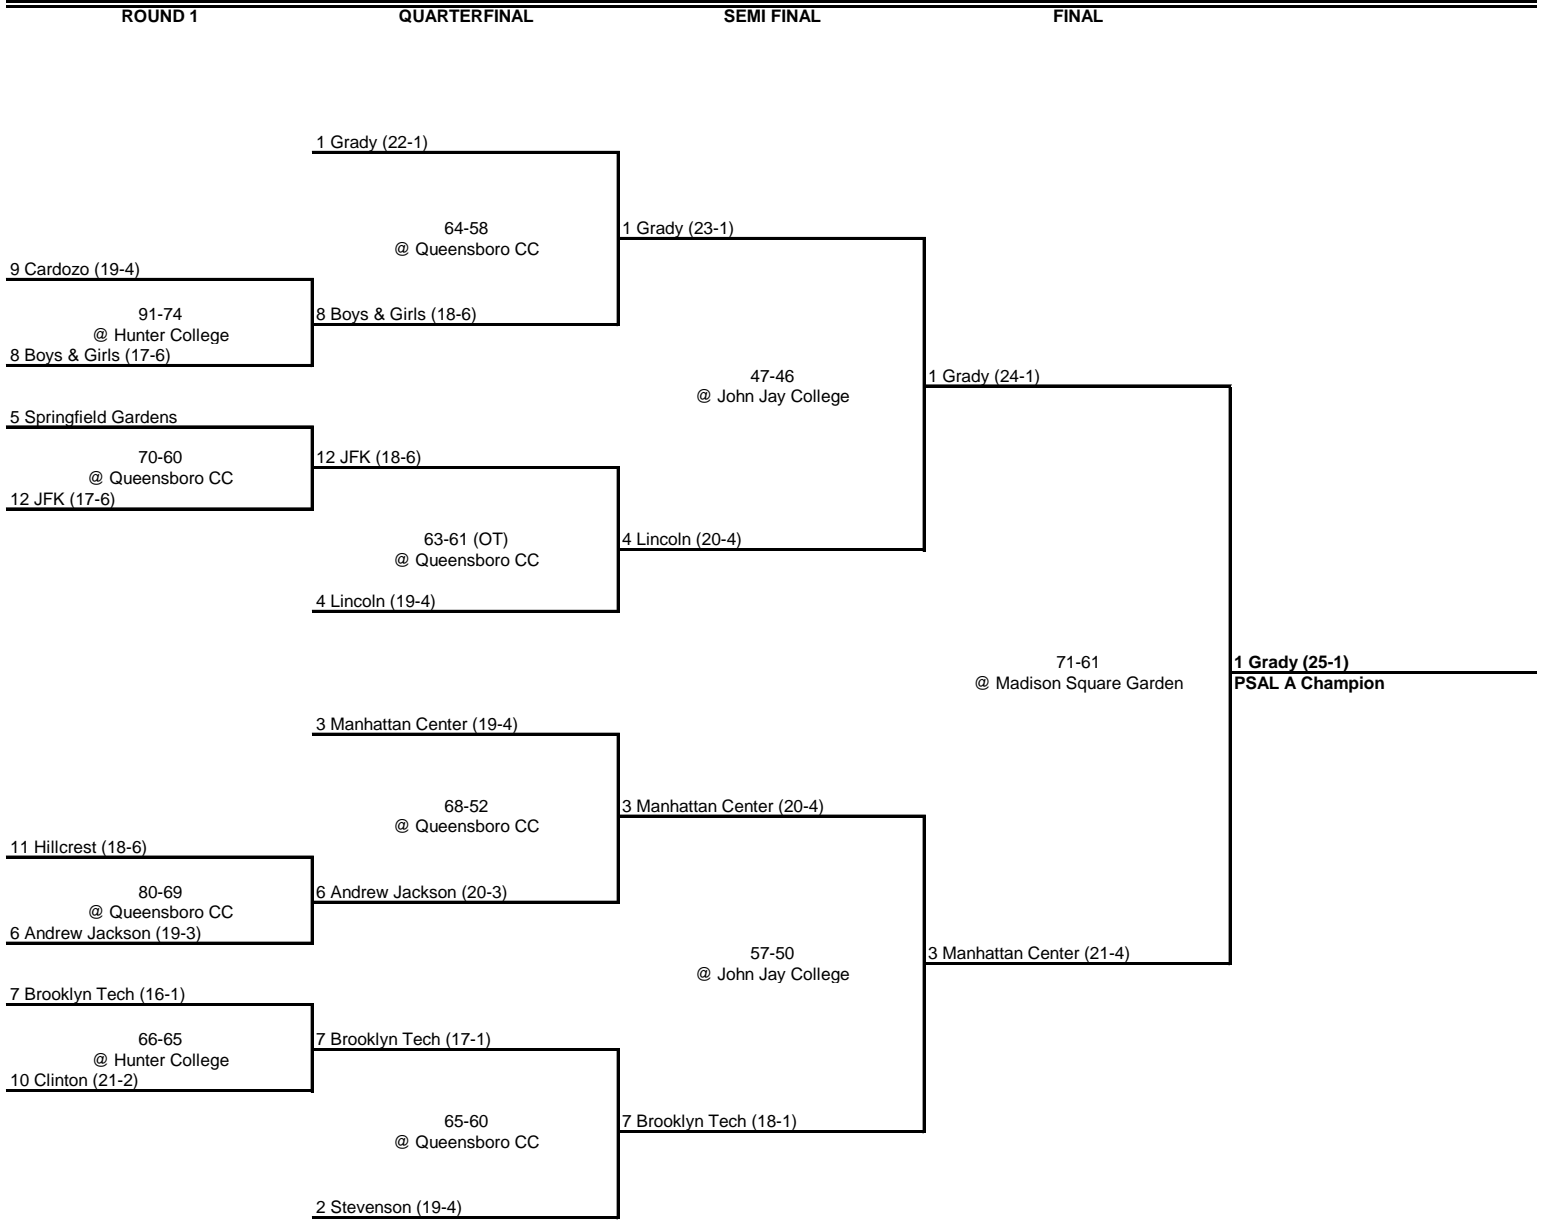

1990 PSAL A Playoff Bracket

1990 PSAL B Playoff Bracket

QUARTERFINAL

SEMI FINAL

FINAL