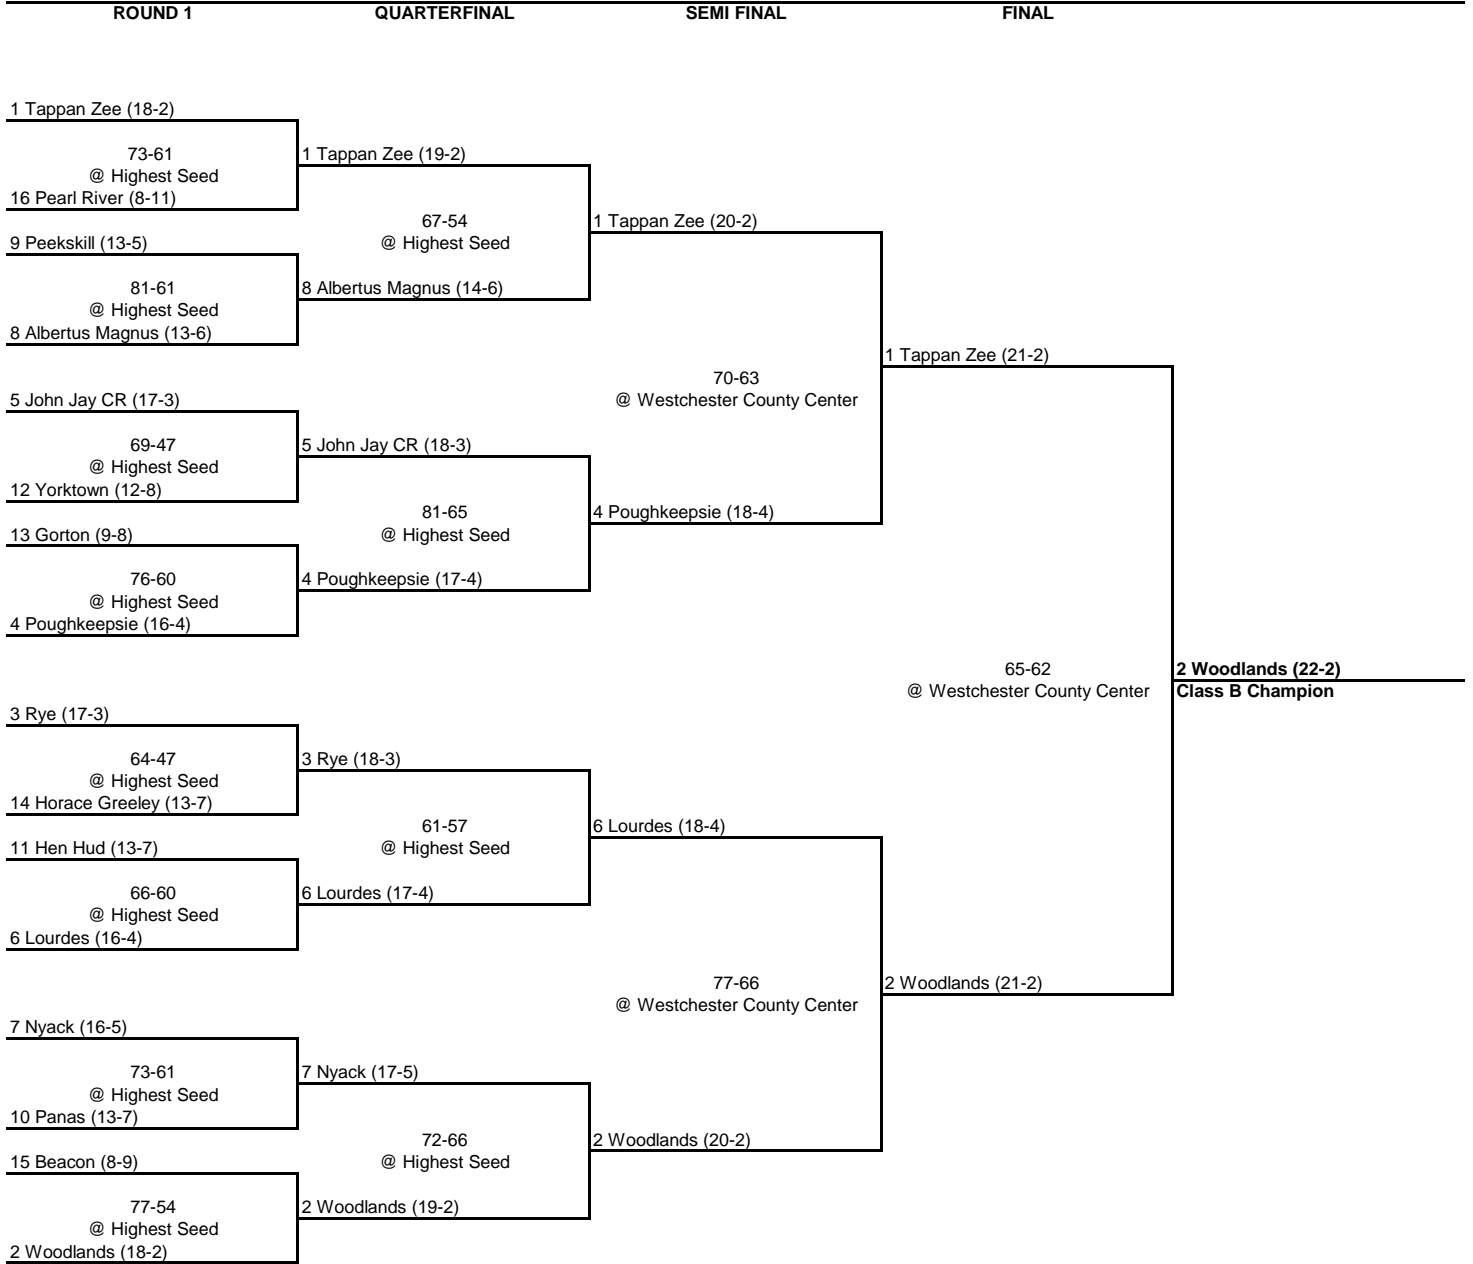

1990 CLASS B CHAMPIONSHIP

New York State Section I