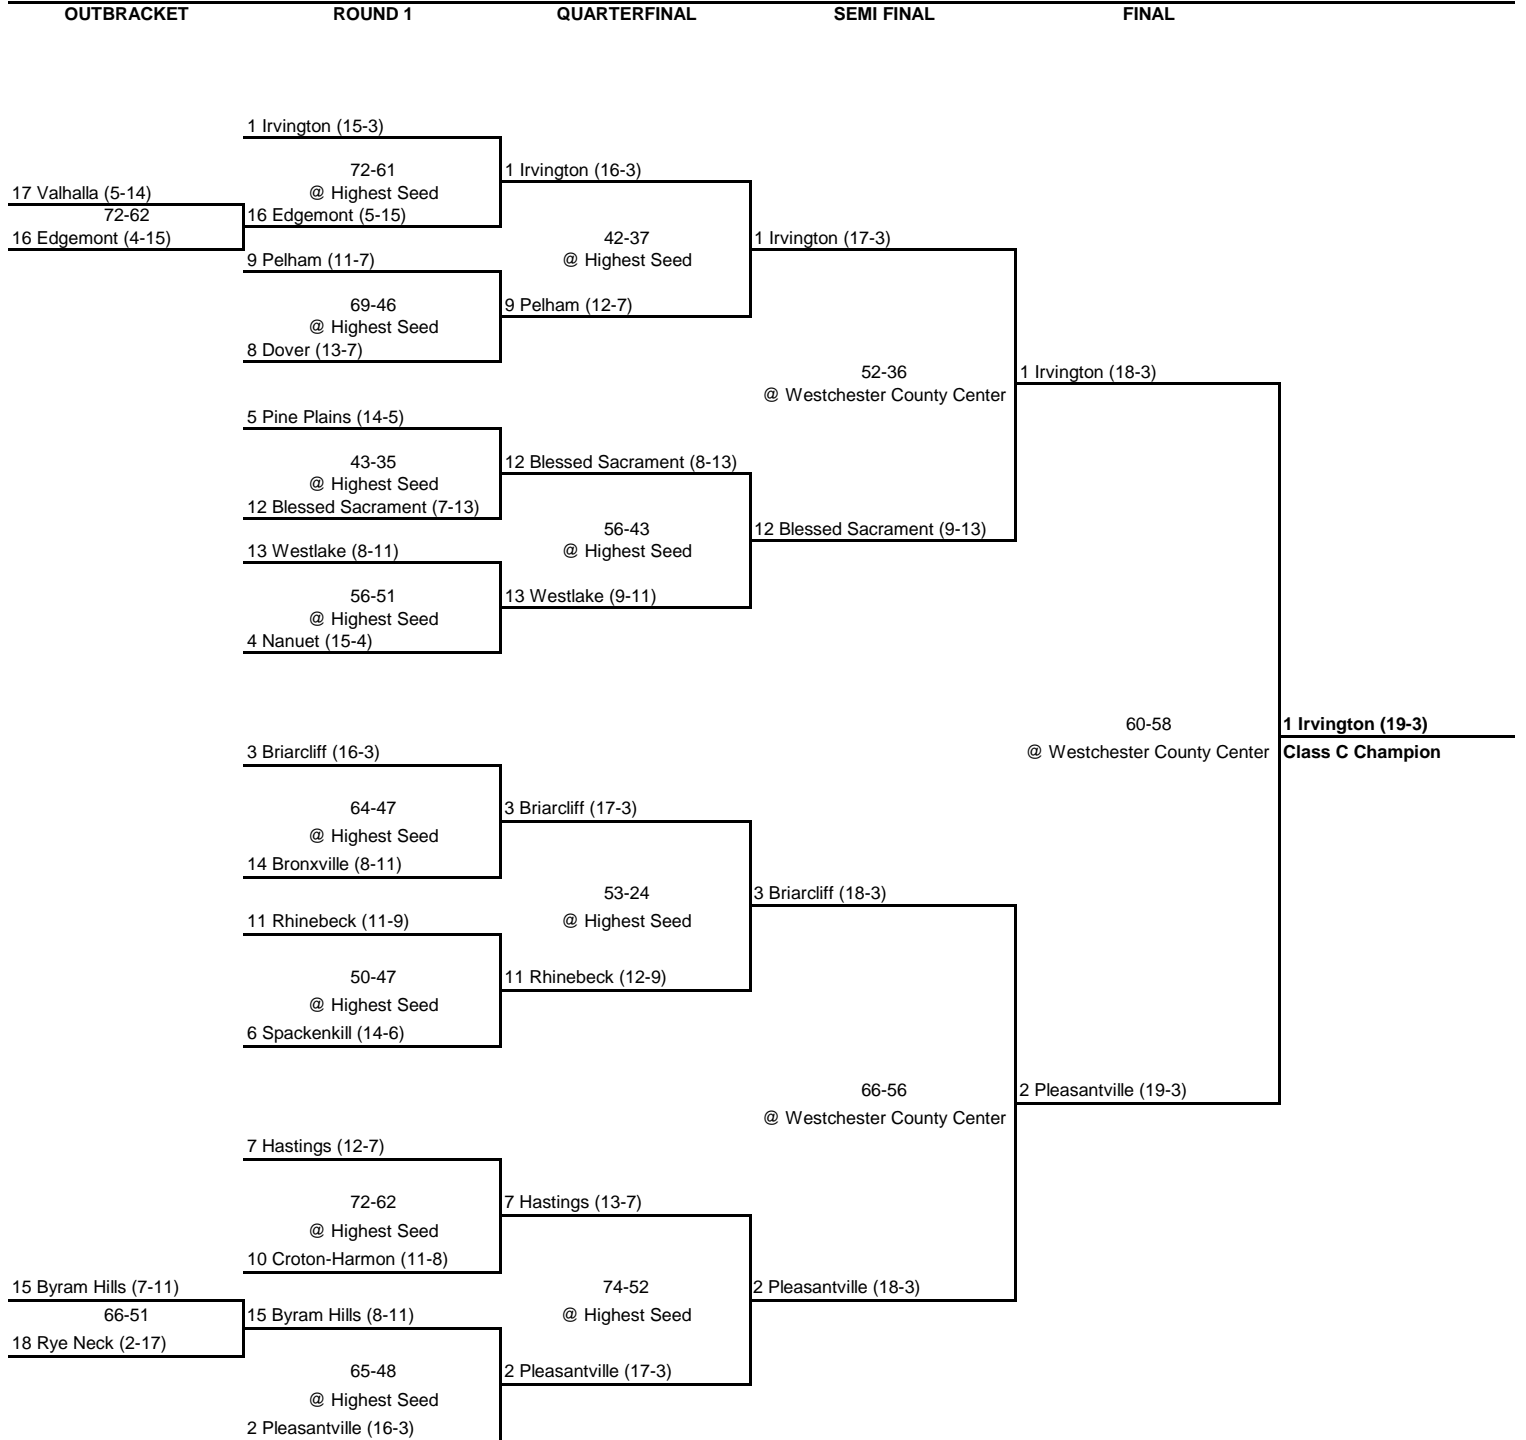

1990 CLASS C CHAMPIONSHIP

New York State Section I