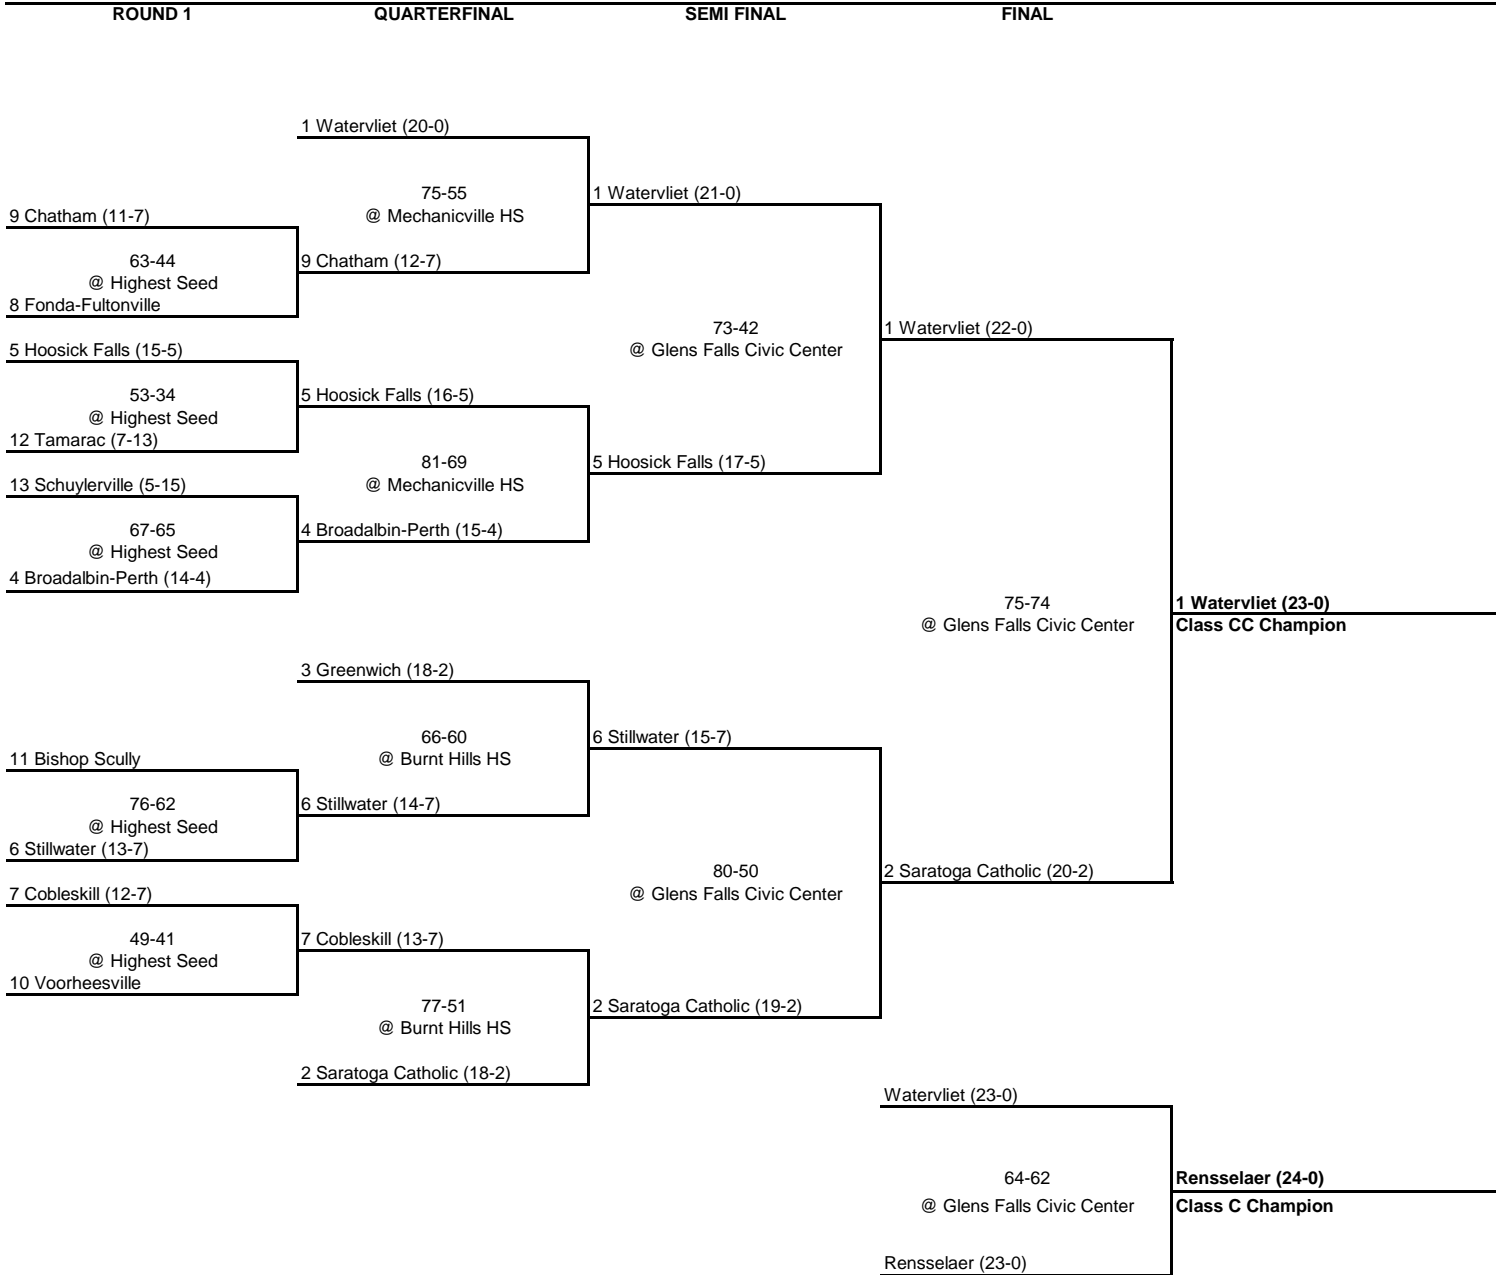

1990 CLASS CC CHAMPIONSHIP

New York State Section II