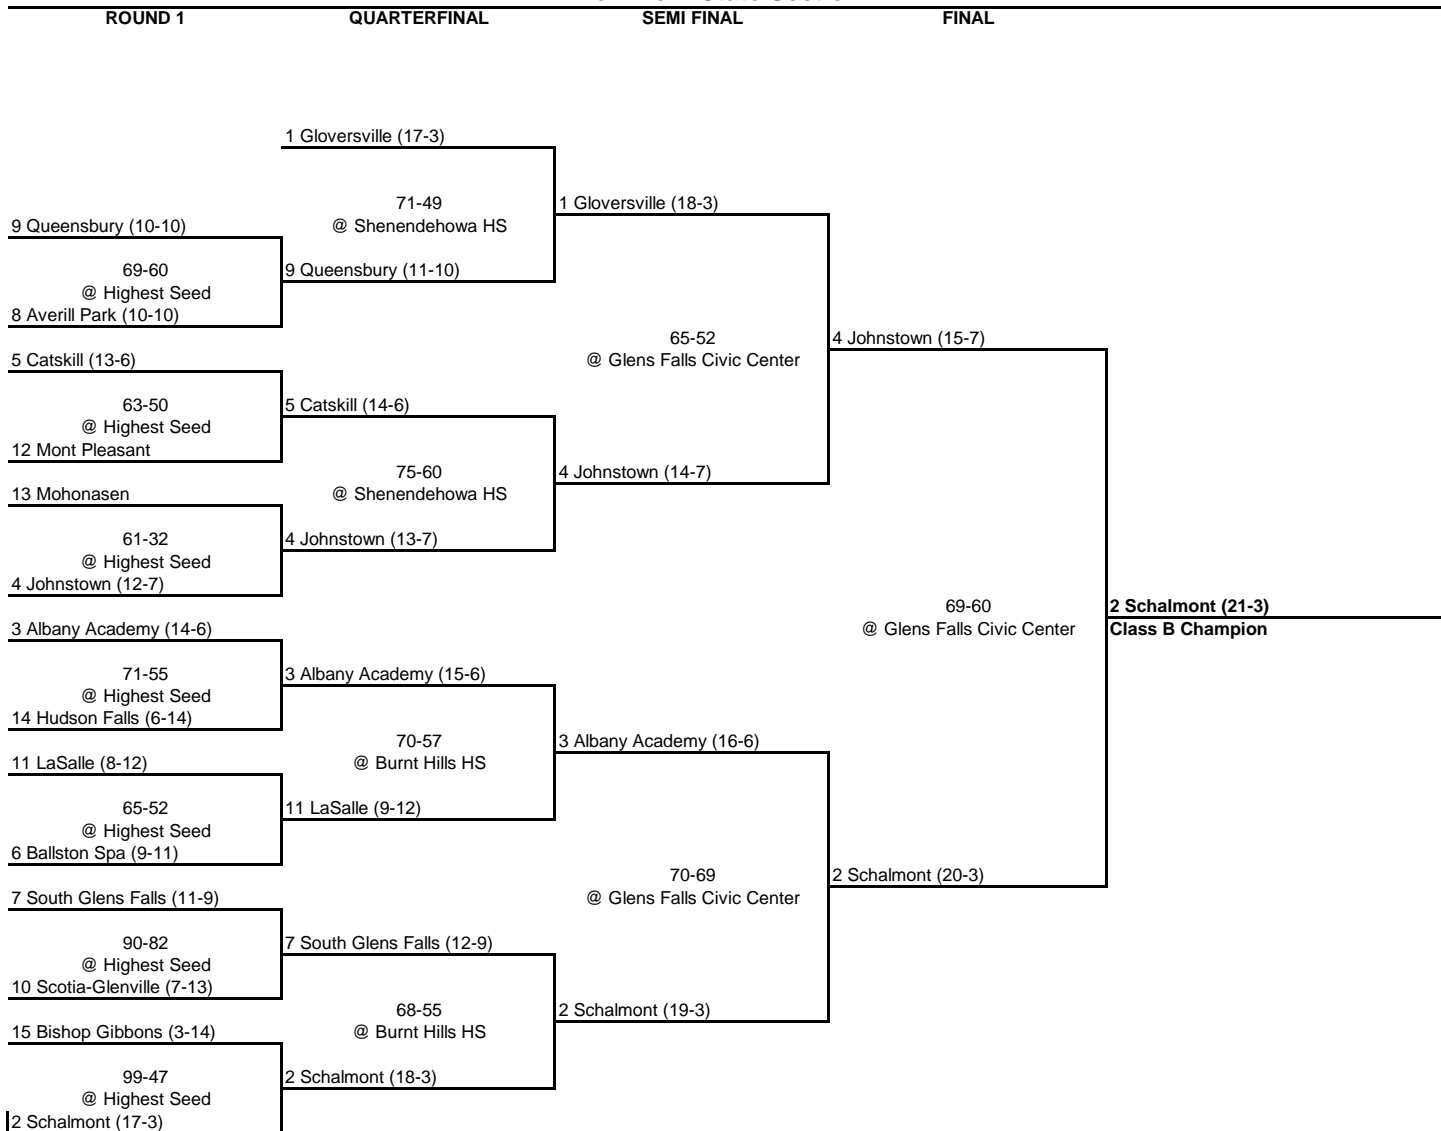

1990 CLASS B CHAMPIONSHIP

New York State Section II