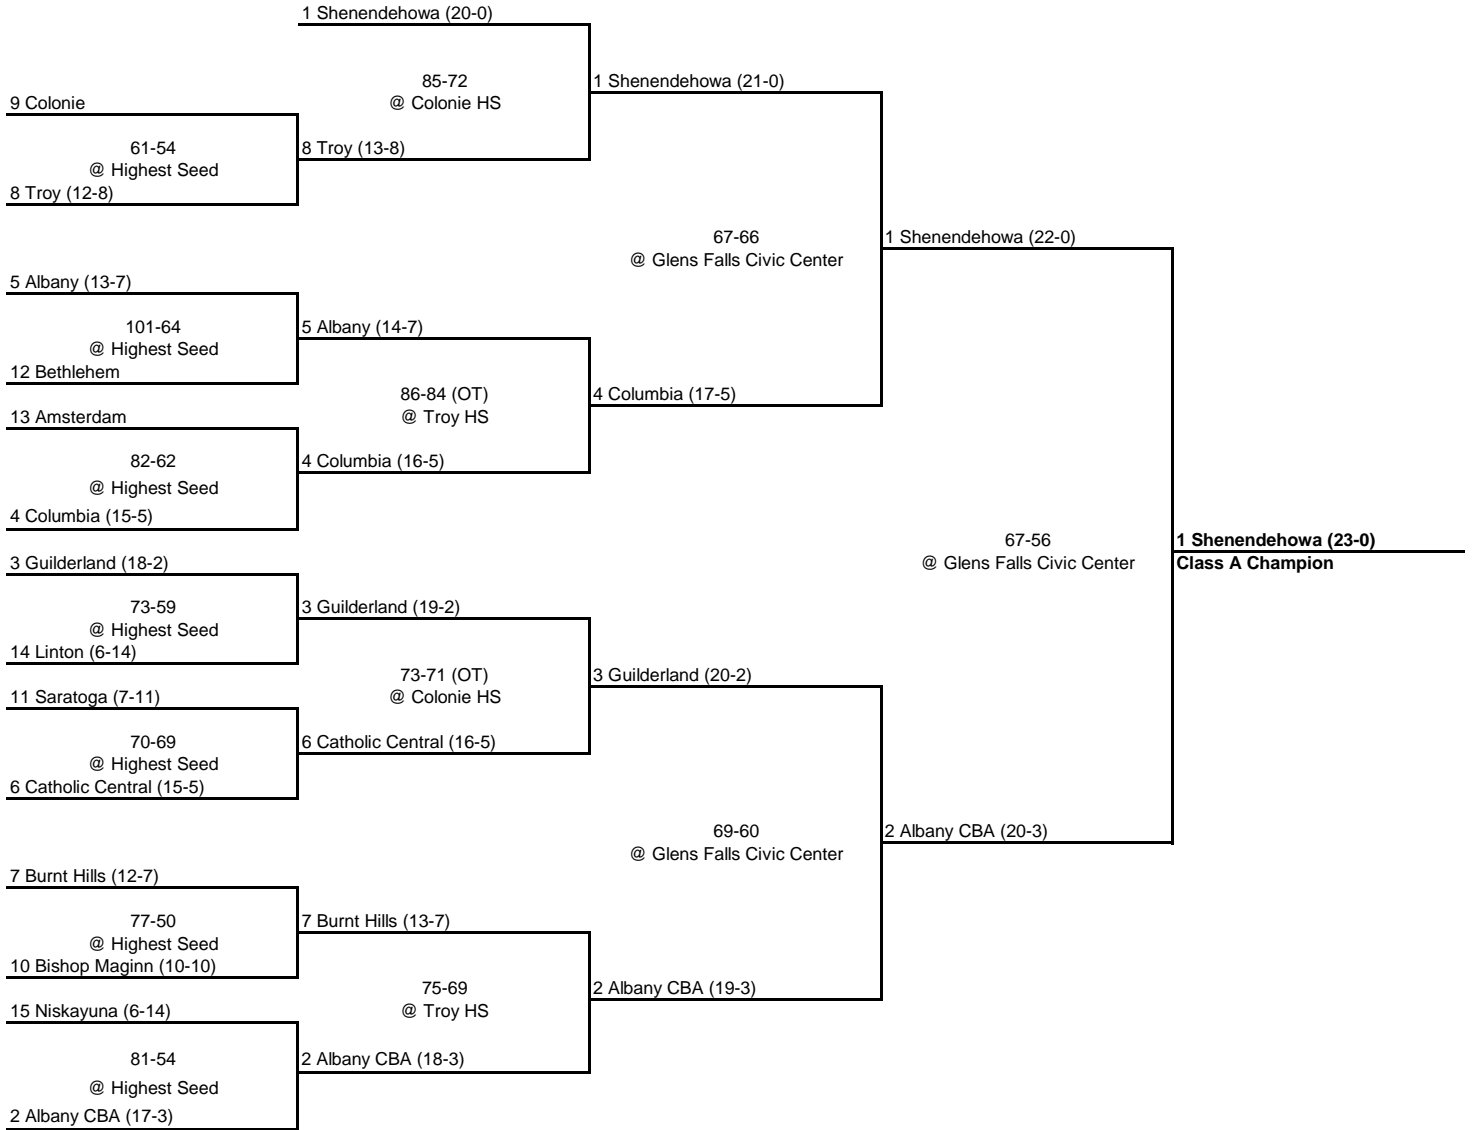

# 1990 CLASS A CHAMPIONSHIP

## New York State Section II

ROUND 1

QUARTERFINAL

SEMI FINAL

FINAL