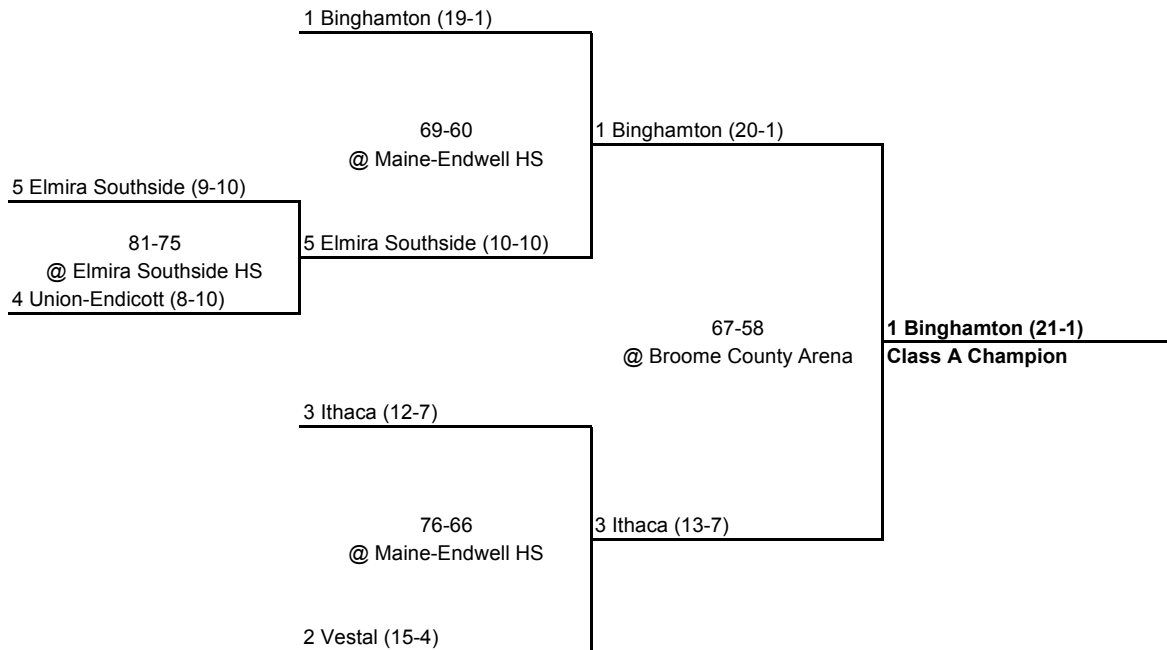

1990 CLASS A CHAMPIONSHIP

New York State Section IV

QUARTERFINAL

SEMI FINAL

FINAL

1990 CLASS B CHAMPIONSHIP

New York State Section IV

ROUND 1

QUARTERFINAL

SEMI FINAL

FINAL

1990 CLASS C CHAMPIONSHIP

New York State Section IV

ROUND 1

QUARTERFINAL

SEMI FINAL

FINAL

1990 CLASS D CHAMPIONSHIP

New York State Section IV

ROUND 1

ROUND 2

QUARTERFINAL

SEMI FINAL

FINAL