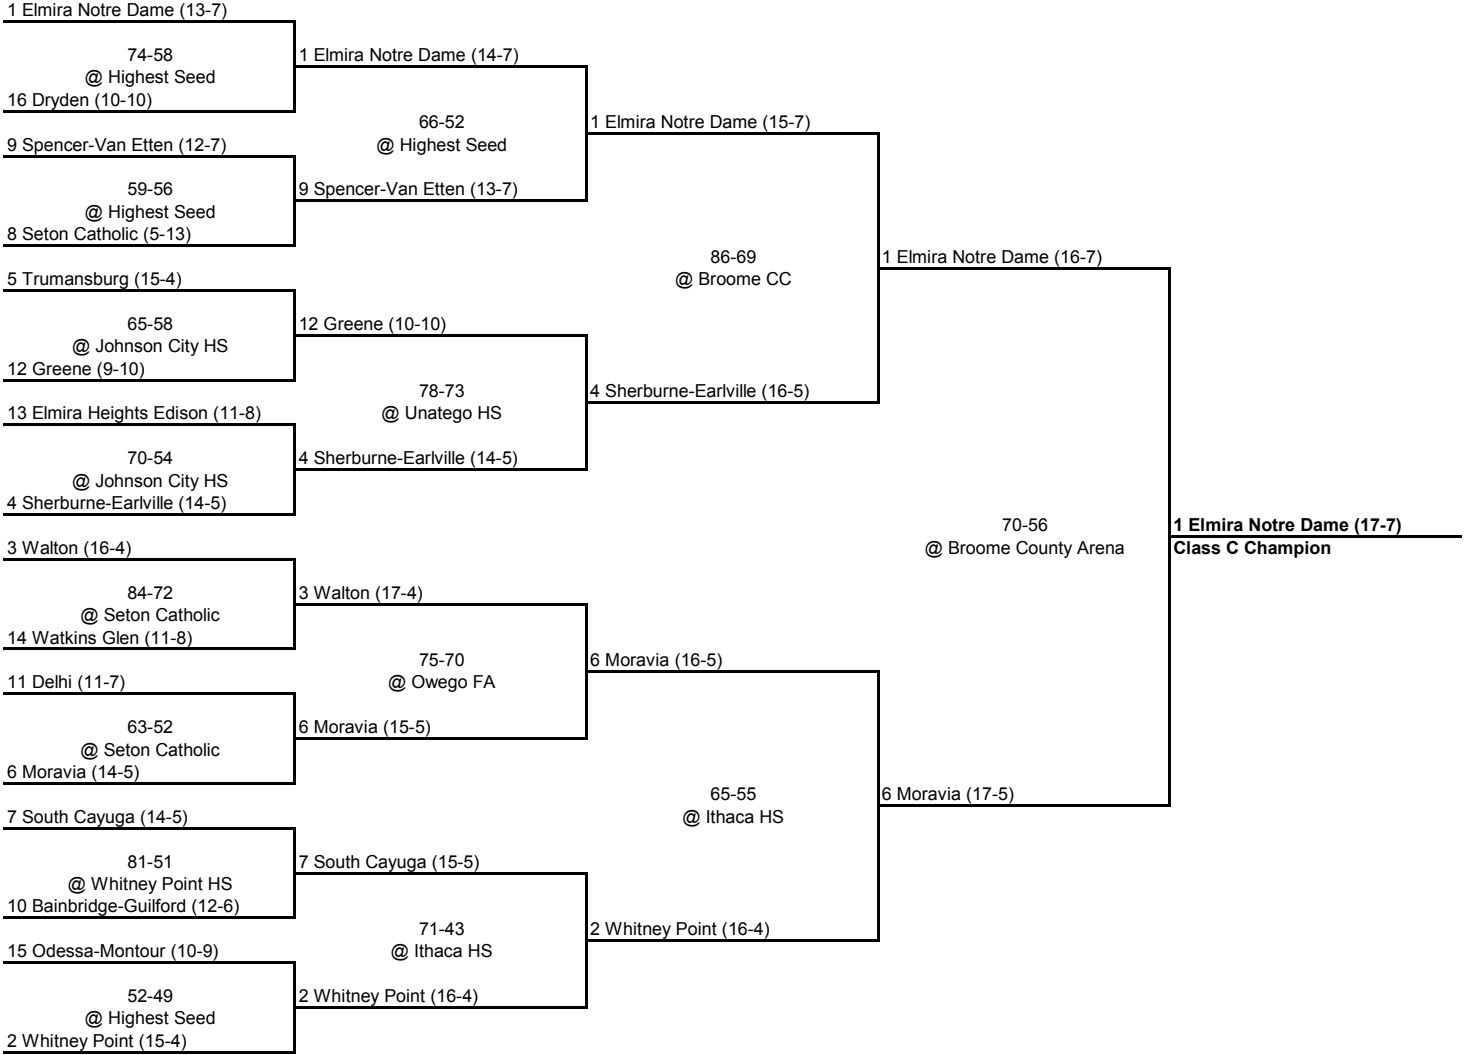

1990 CLASS A CHAMPIONSHIP

New York State Section IV

QUARTERFINAL

SEMI FINAL

FINAL

1990 CLASS B CHAMPIONSHIP

New York State Section IV

ROUND 1

QUARTERFINAL

SEMI FINAL

FINAL

1990 CLASS C CHAMPIONSHIP

New York State Section IV

ROUND 1

QUARTERFINAL

SEMI FINAL

FINAL

1990 CLASS D CHAMPIONSHIP

New York State Section IV

ROUND 1

ROUND 2

QUARTERFINAL

SEMI FINAL

FINAL