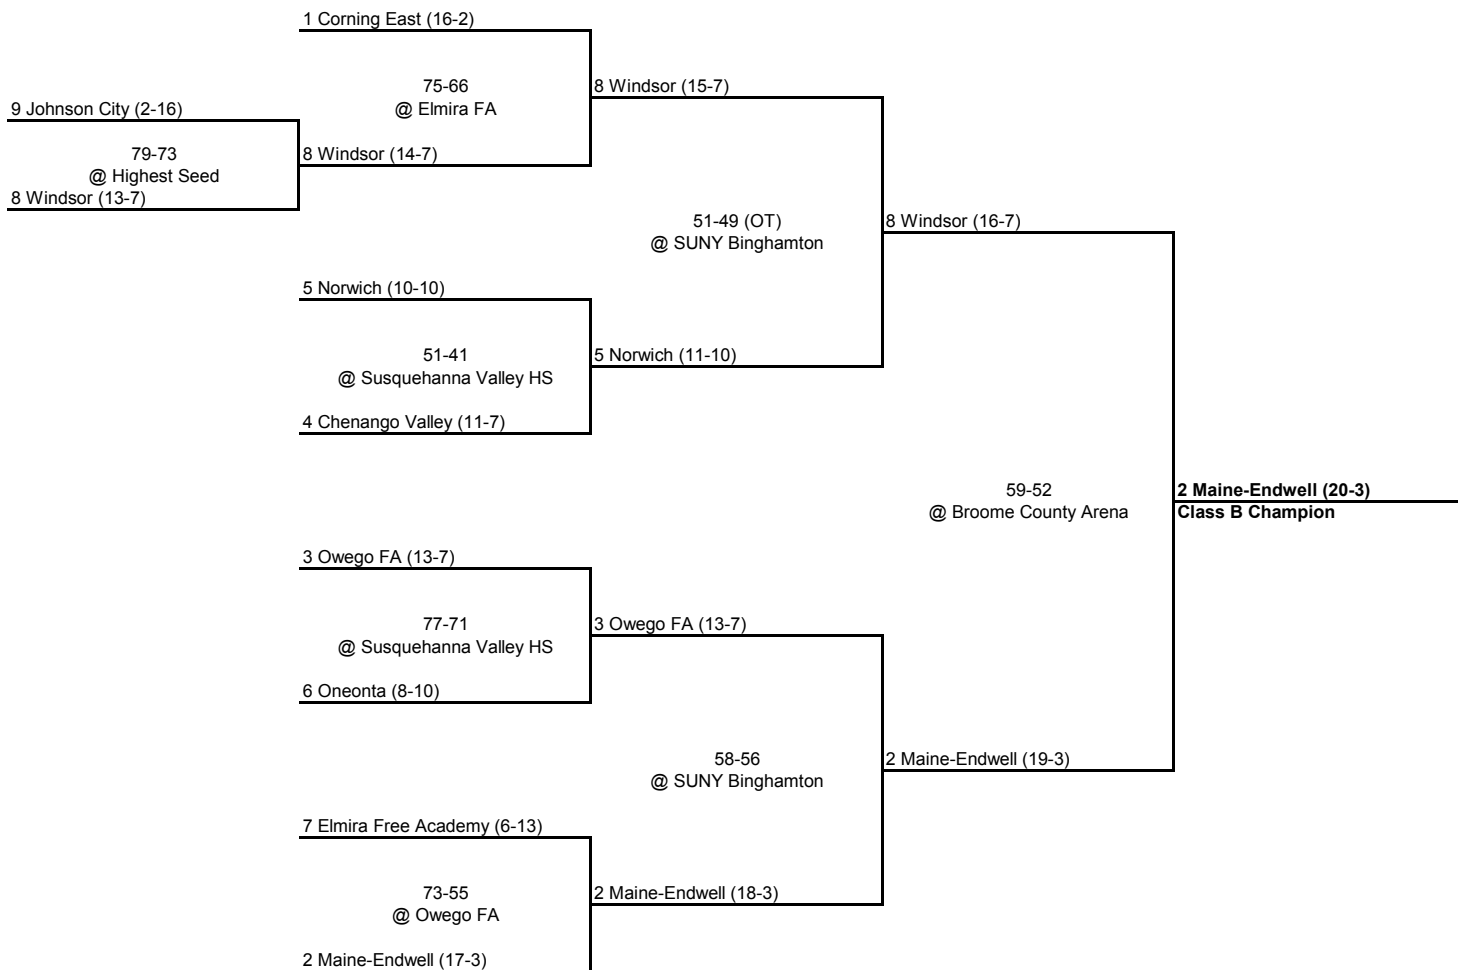

1990 CLASS A CHAMPIONSHIP

New York State Section IV

QUARTERFINAL

SEMI FINAL

FINAL

1990 CLASS B CHAMPIONSHIP

New York State Section IV

ROUND 1

QUARTERFINAL

SEMI FINAL

FINAL

1990 CLASS C CHAMPIONSHIP

New York State Section IV

ROUND 1

QUARTERFINAL

SEMI FINAL

FINAL

1990 CLASS D CHAMPIONSHIP

New York State Section IV

ROUND 1

ROUND 2

QUARTERFINAL

SEMI FINAL

FINAL