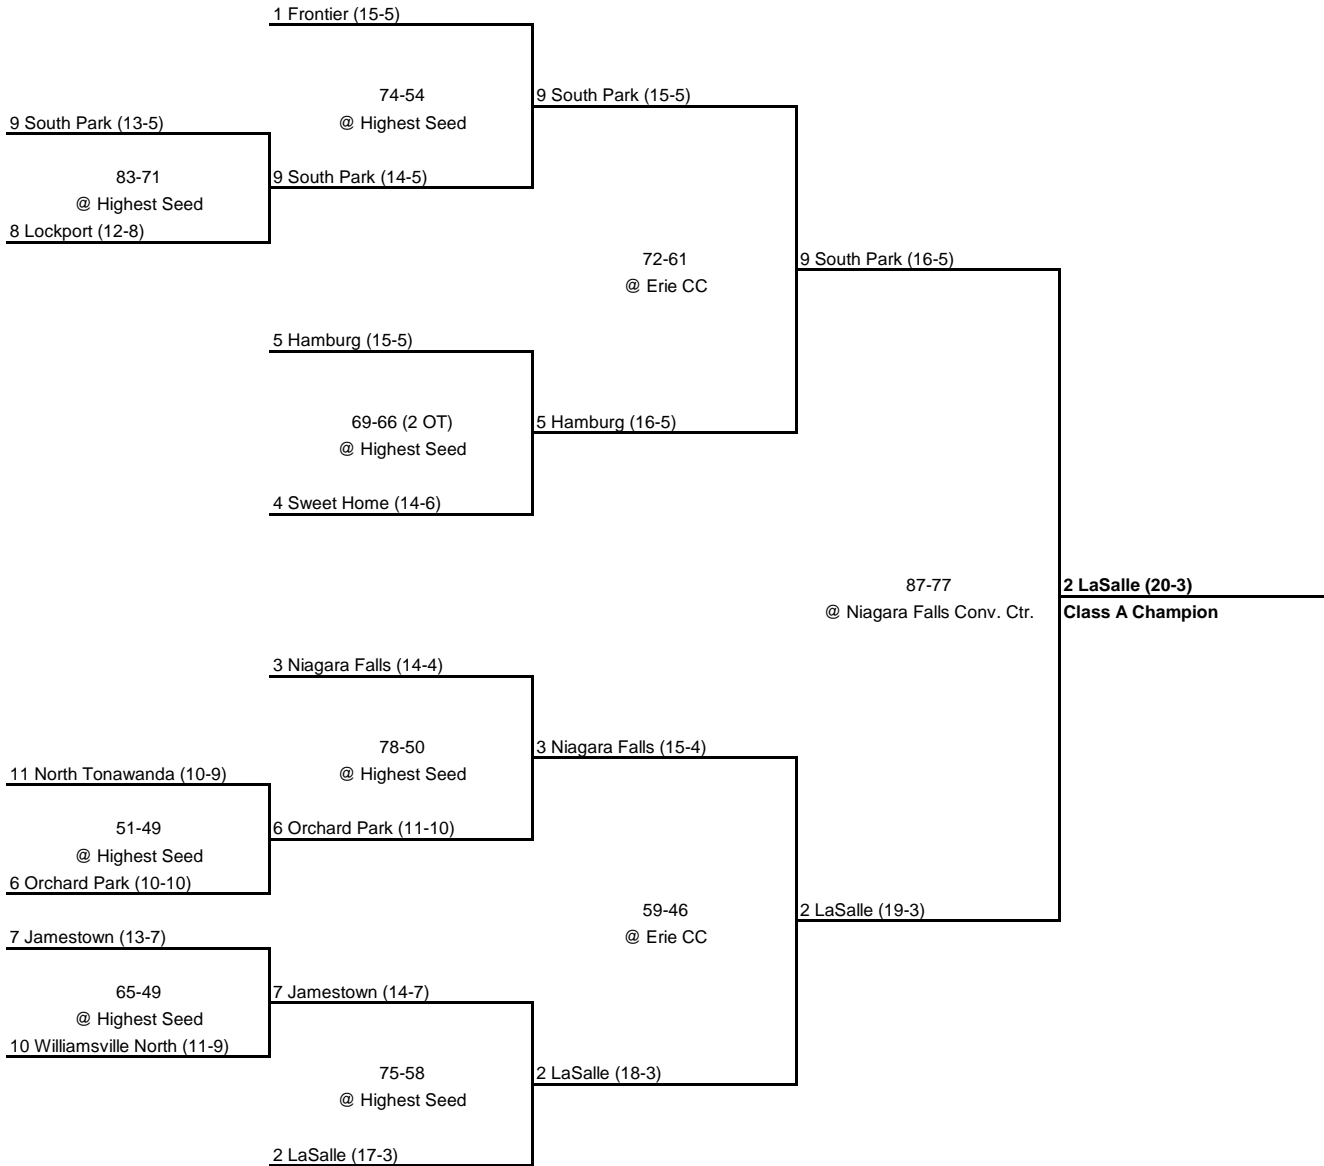


1990 Class A Championship

New York State Section VI

ROUND 1

QUARTERFINAL

SEMI FINAL

FINAL

1990 Class B1 Championship

New York State Section VI