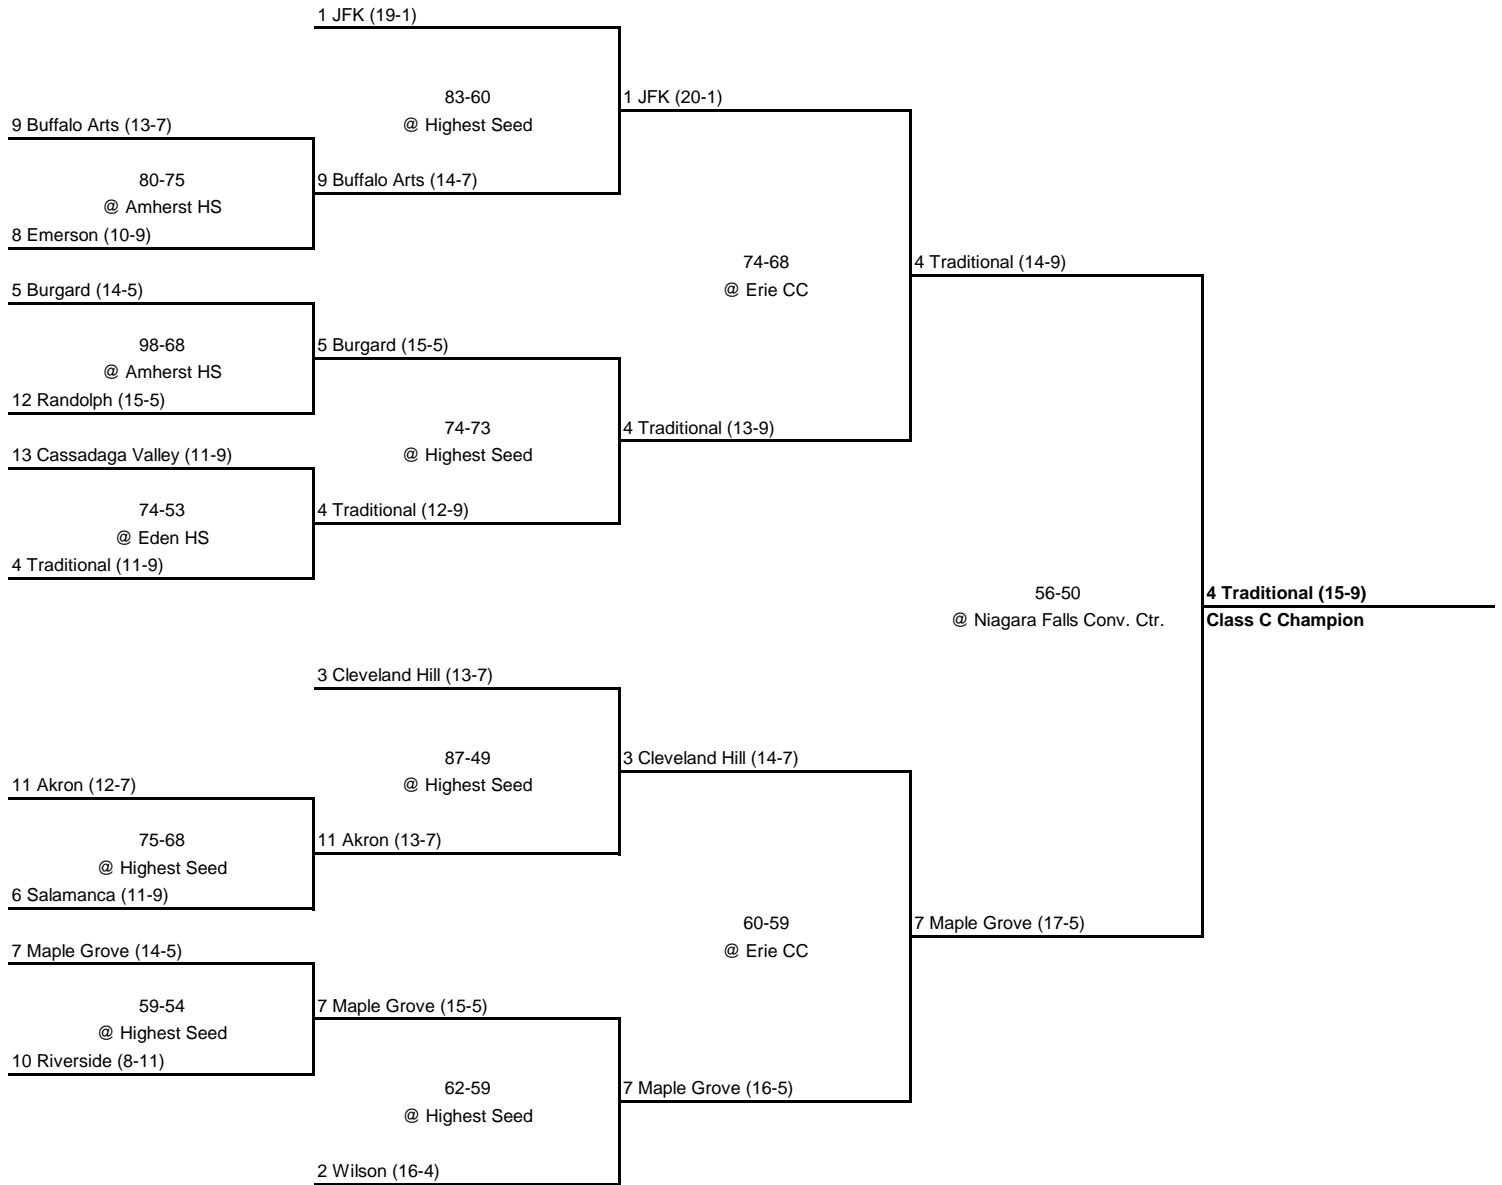

QUARTERFINAL

SEMI FINAL

FINAL

1990 Class D Championship

New York State Section VI

ROUND 1

QUARTERFINAL

SEMI FINAL