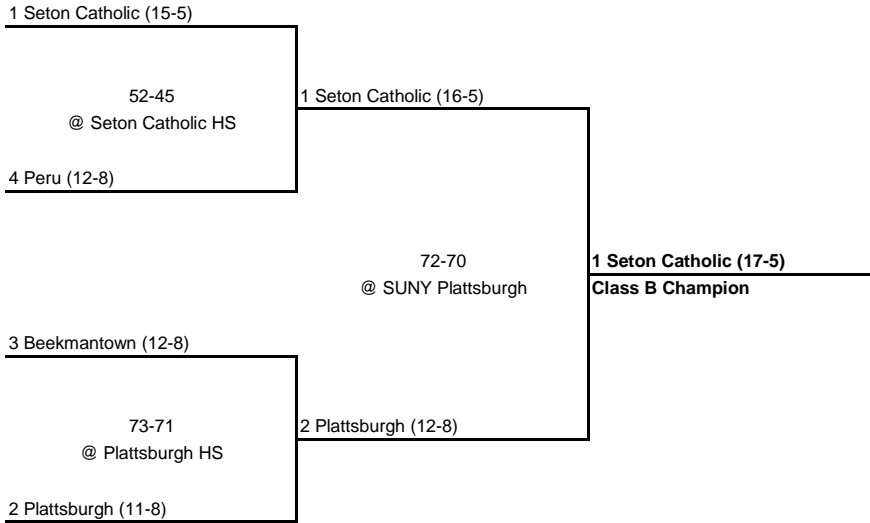

1990 CLASS B CHAMPIONSHIP

New York State Section VII

SEMI FINAL

FINAL

1990 CLASS C CHAMPIONSHIP

New York State Section VII

QUARTERFINAL

SEMI FINAL

FINAL

1990 CLASS D CHAMPIONSHIP

New York State Section VII

QUARTERFINAL

SEMI FINAL

FINAL