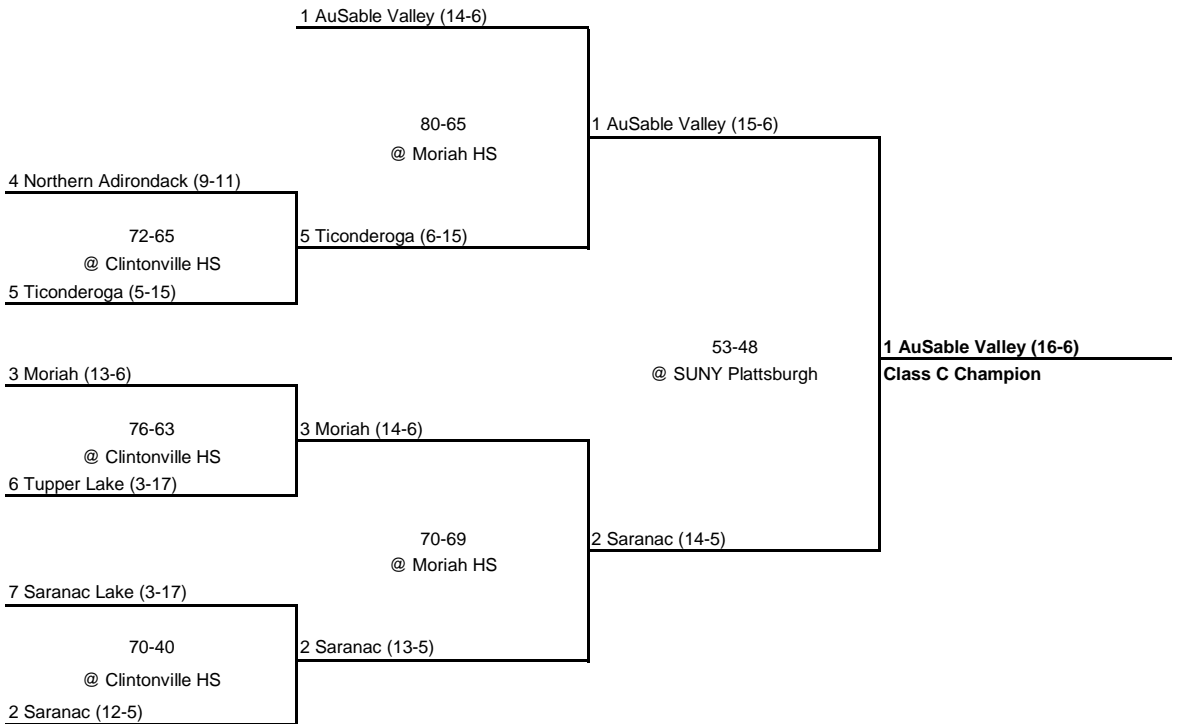

1990 CLASS B CHAMPIONSHIP

New York State Section VII

SEMI FINAL

FINAL

1990 CLASS C CHAMPIONSHIP

New York State Section VII

QUARTERFINAL

SEMI FINAL

FINAL

1990 CLASS D CHAMPIONSHIP

New York State Section VII

QUARTERFINAL

SEMI FINAL

FINAL