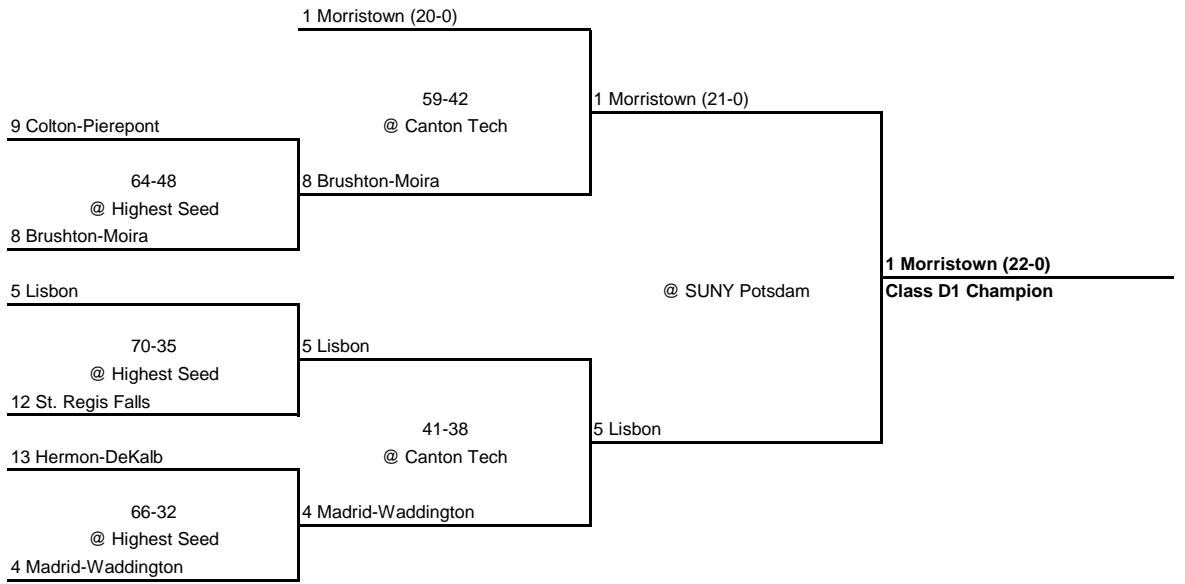

@ SUNY Potsdam

1 Norwood-Norfolk (20-1)

5 St. Lawrence Central

74-59

@ Highest Seed

4 Salmon River (13-7)

4 Salmon River (14-7)

62-39

@ SUNY Potsdam

1 Norwood-Norfolk (21-1)

Class C Champion

3 Canton

@ SUNY Potsdam

3 Canton

2 Potsdam

1990 CLASS D1 CHAMPIONSHIP

New York State Section X

QUARTERFINAL

SEMI FINAL

FINAL

1990 CLASS D2 CHAMPIONSHIP

New York State Section X

QUARTERFINAL

SEMI FINAL

FINAL

1990 Section X Overall Championship Bracket

SEMI FINAL

FINAL