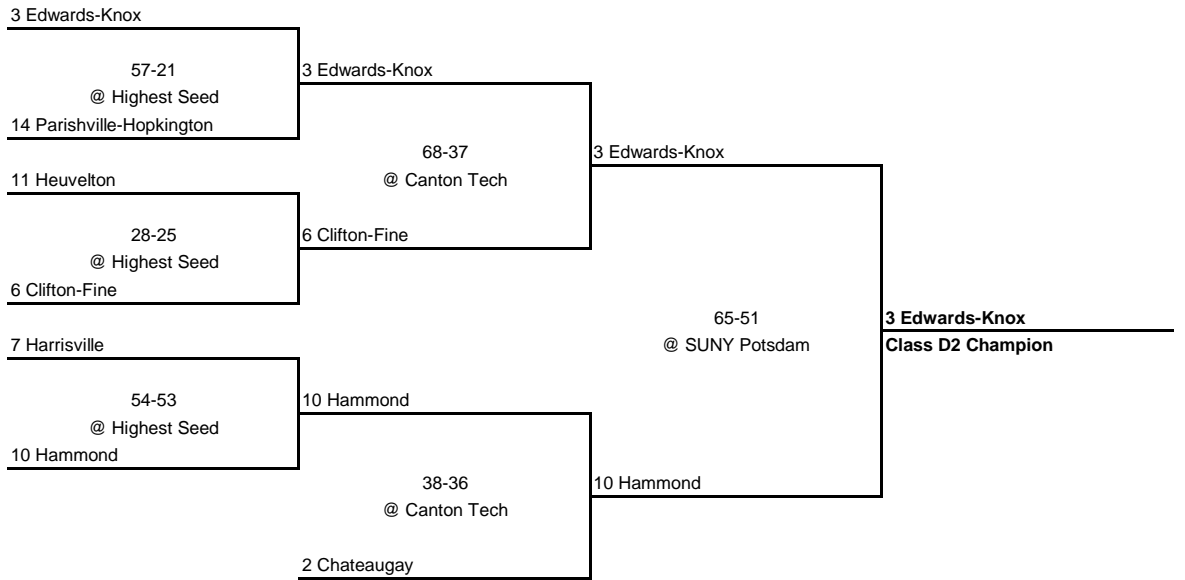

New York State Section X

QUARTERFINAL

SEMI FINAL

FINAL

1990 CLASS D2 CHAMPIONSHIP

New York State Section X

QUARTERFINAL

SEMI FINAL

FINAL

1990 Section X Overall Championship Bracket

SEMI FINAL

FINAL