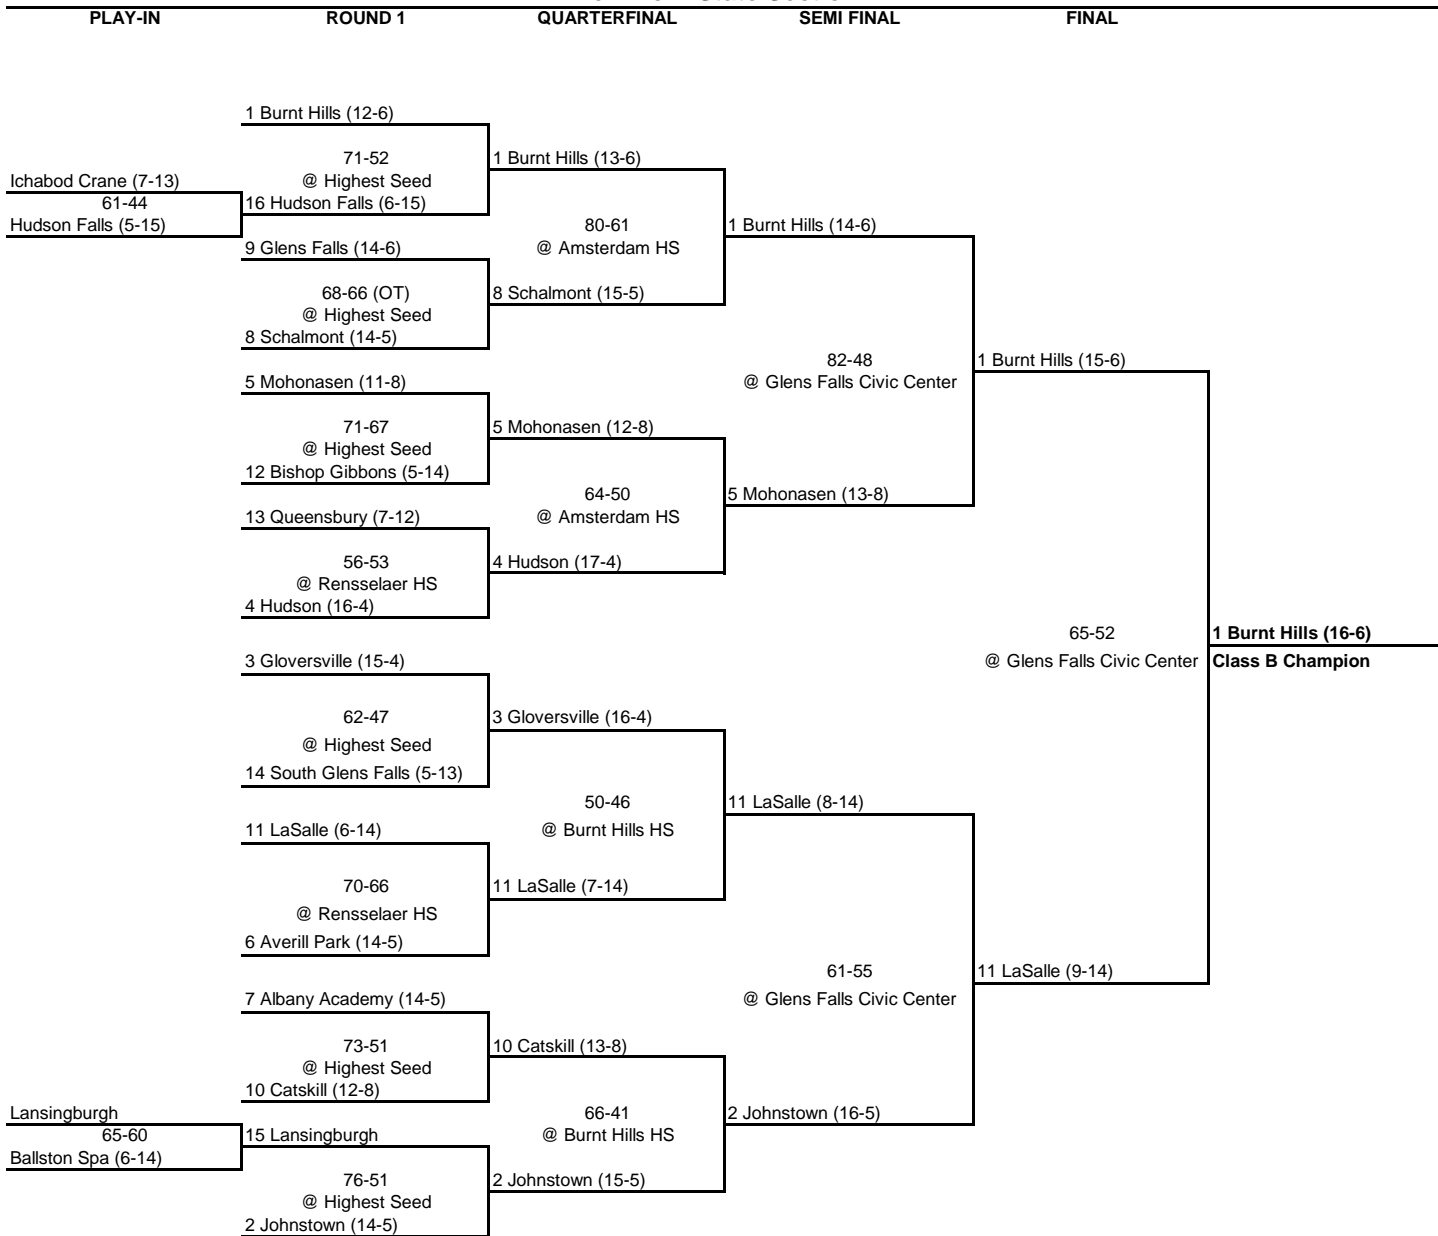

1991 CLASS A CHAMPIONSHIP

New York State Section II

FINAL

NOTE: Bracket is incomplete due to lack of data.

1991 CLASS B CHAMPIONSHIP

New York State Section II

1991 CLASS CC CHAMPIONSHIP

New York State Section II