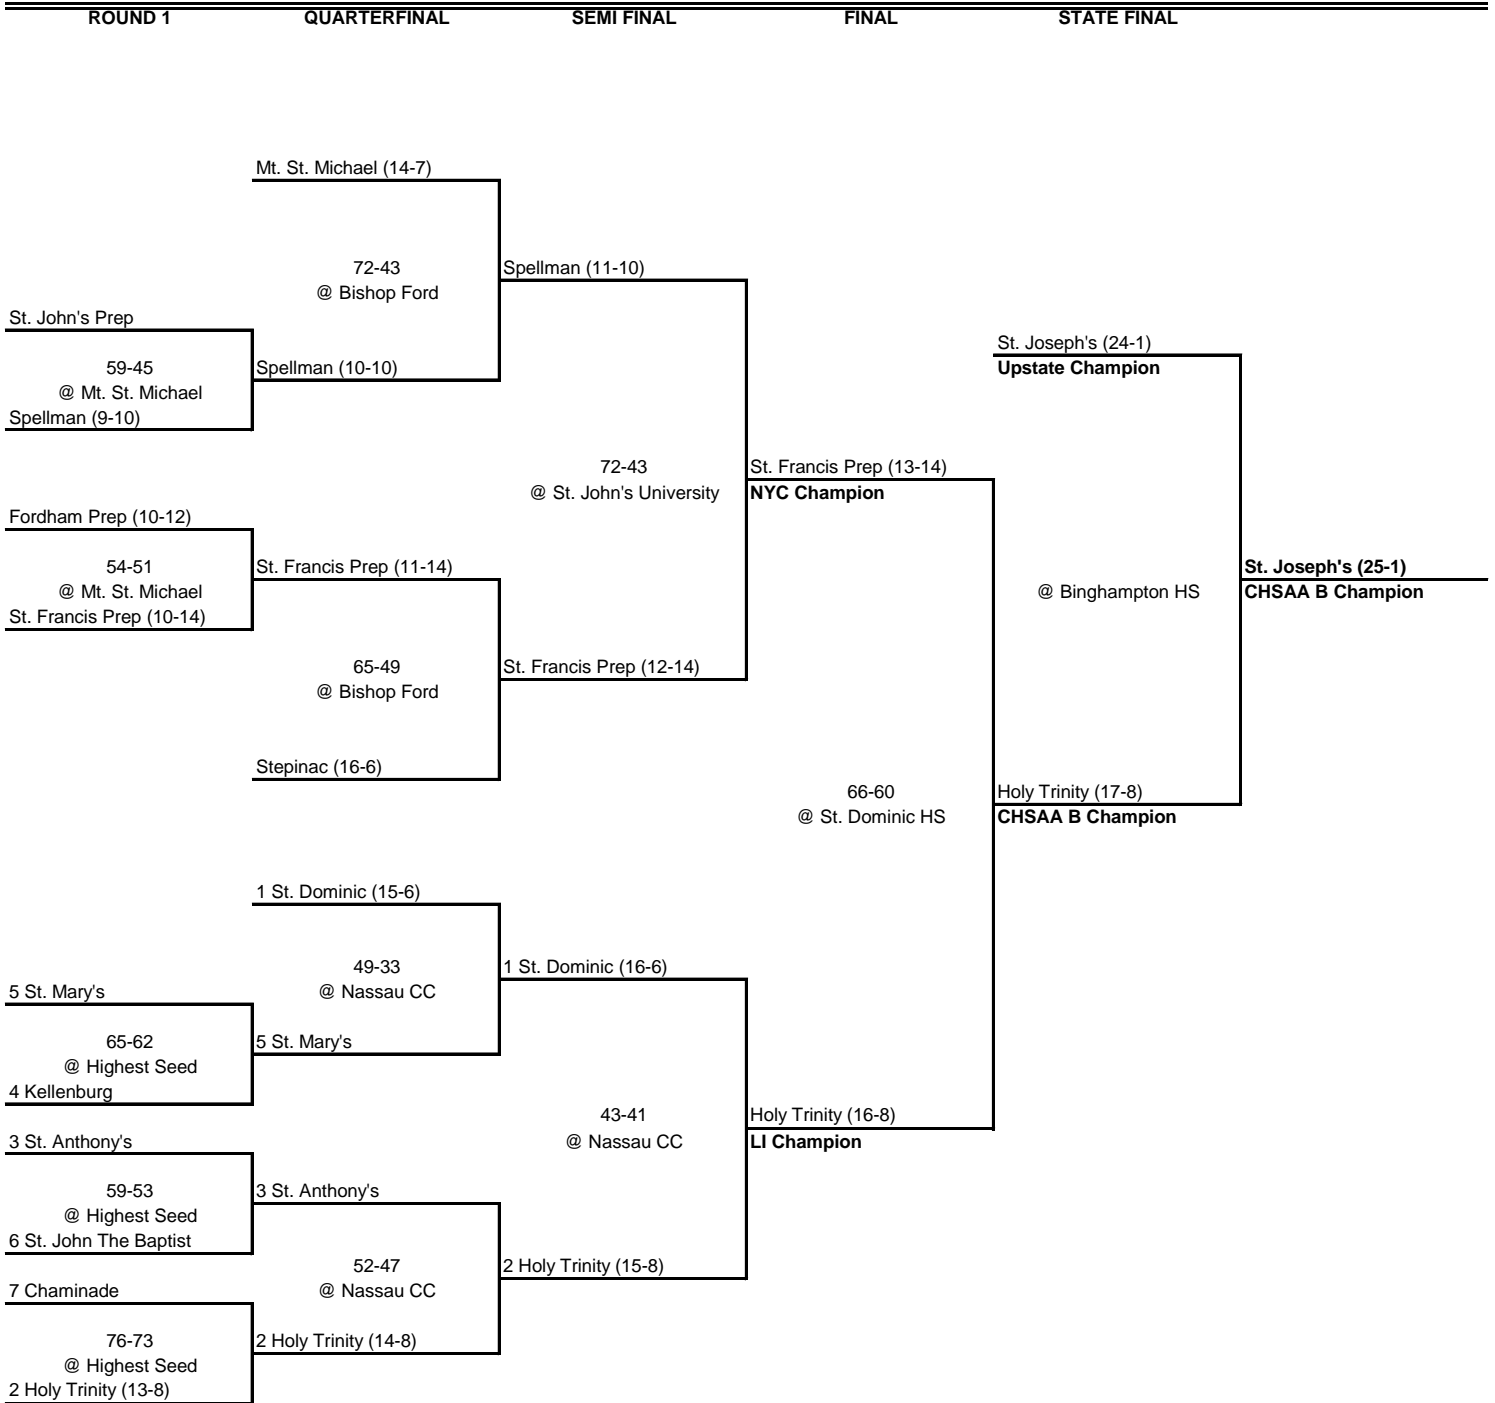

1992 CHSAA A Intersectional Playoff Bracket

ROUND 1

QUARTERFINAL

SEMI FINAL

FINAL

1992 CHSAA B Intersectional Playoff Bracket

1992 CHSAA C Intersectional Playoff Bracket

QUARTERFINAL

QUARTERFINAL

SEMI FINAL

FINAL