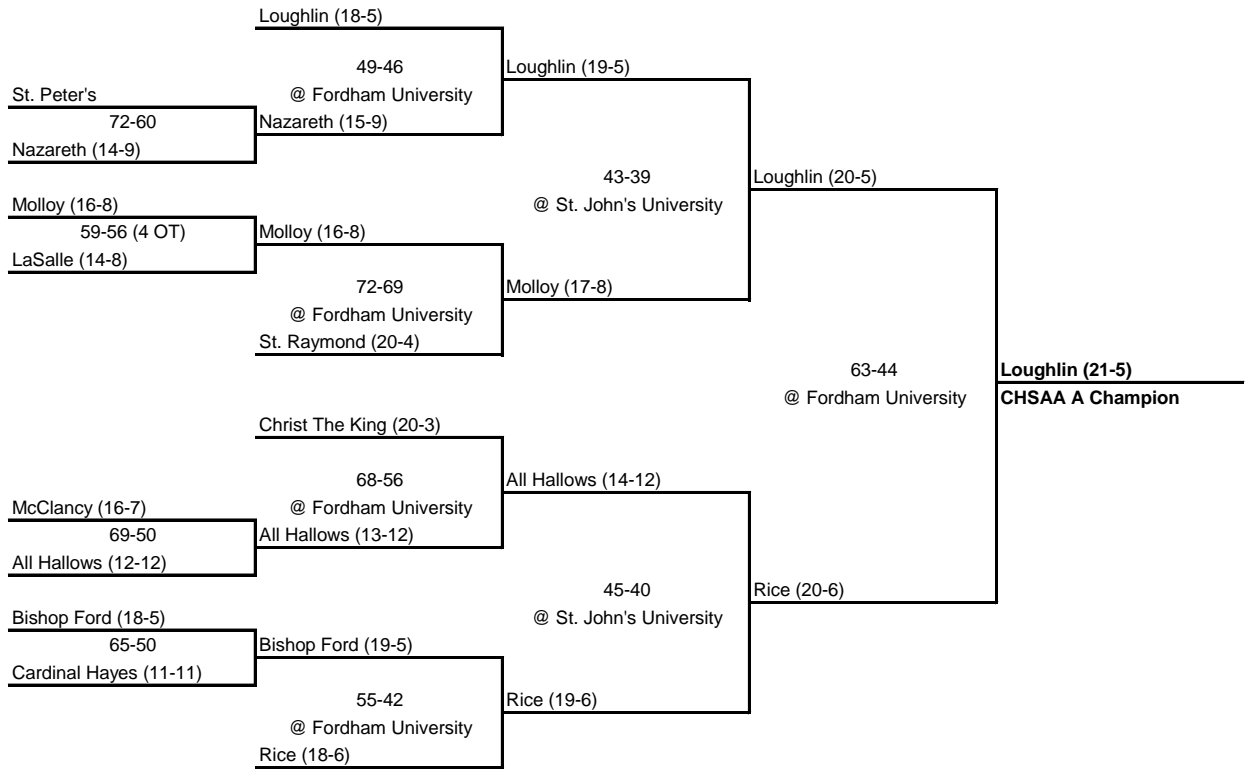

1992 CHSAA A Intersectional Playoff Bracket

ROUND 1

QUARTERFINAL

SEMI FINAL

FINAL

1992 CHSAA B Intersectional Playoff Bracket

1992 CHSAA C Intersectional Playoff Bracket

QUARTERFINAL

QUARTERFINAL

SEMI FINAL

FINAL