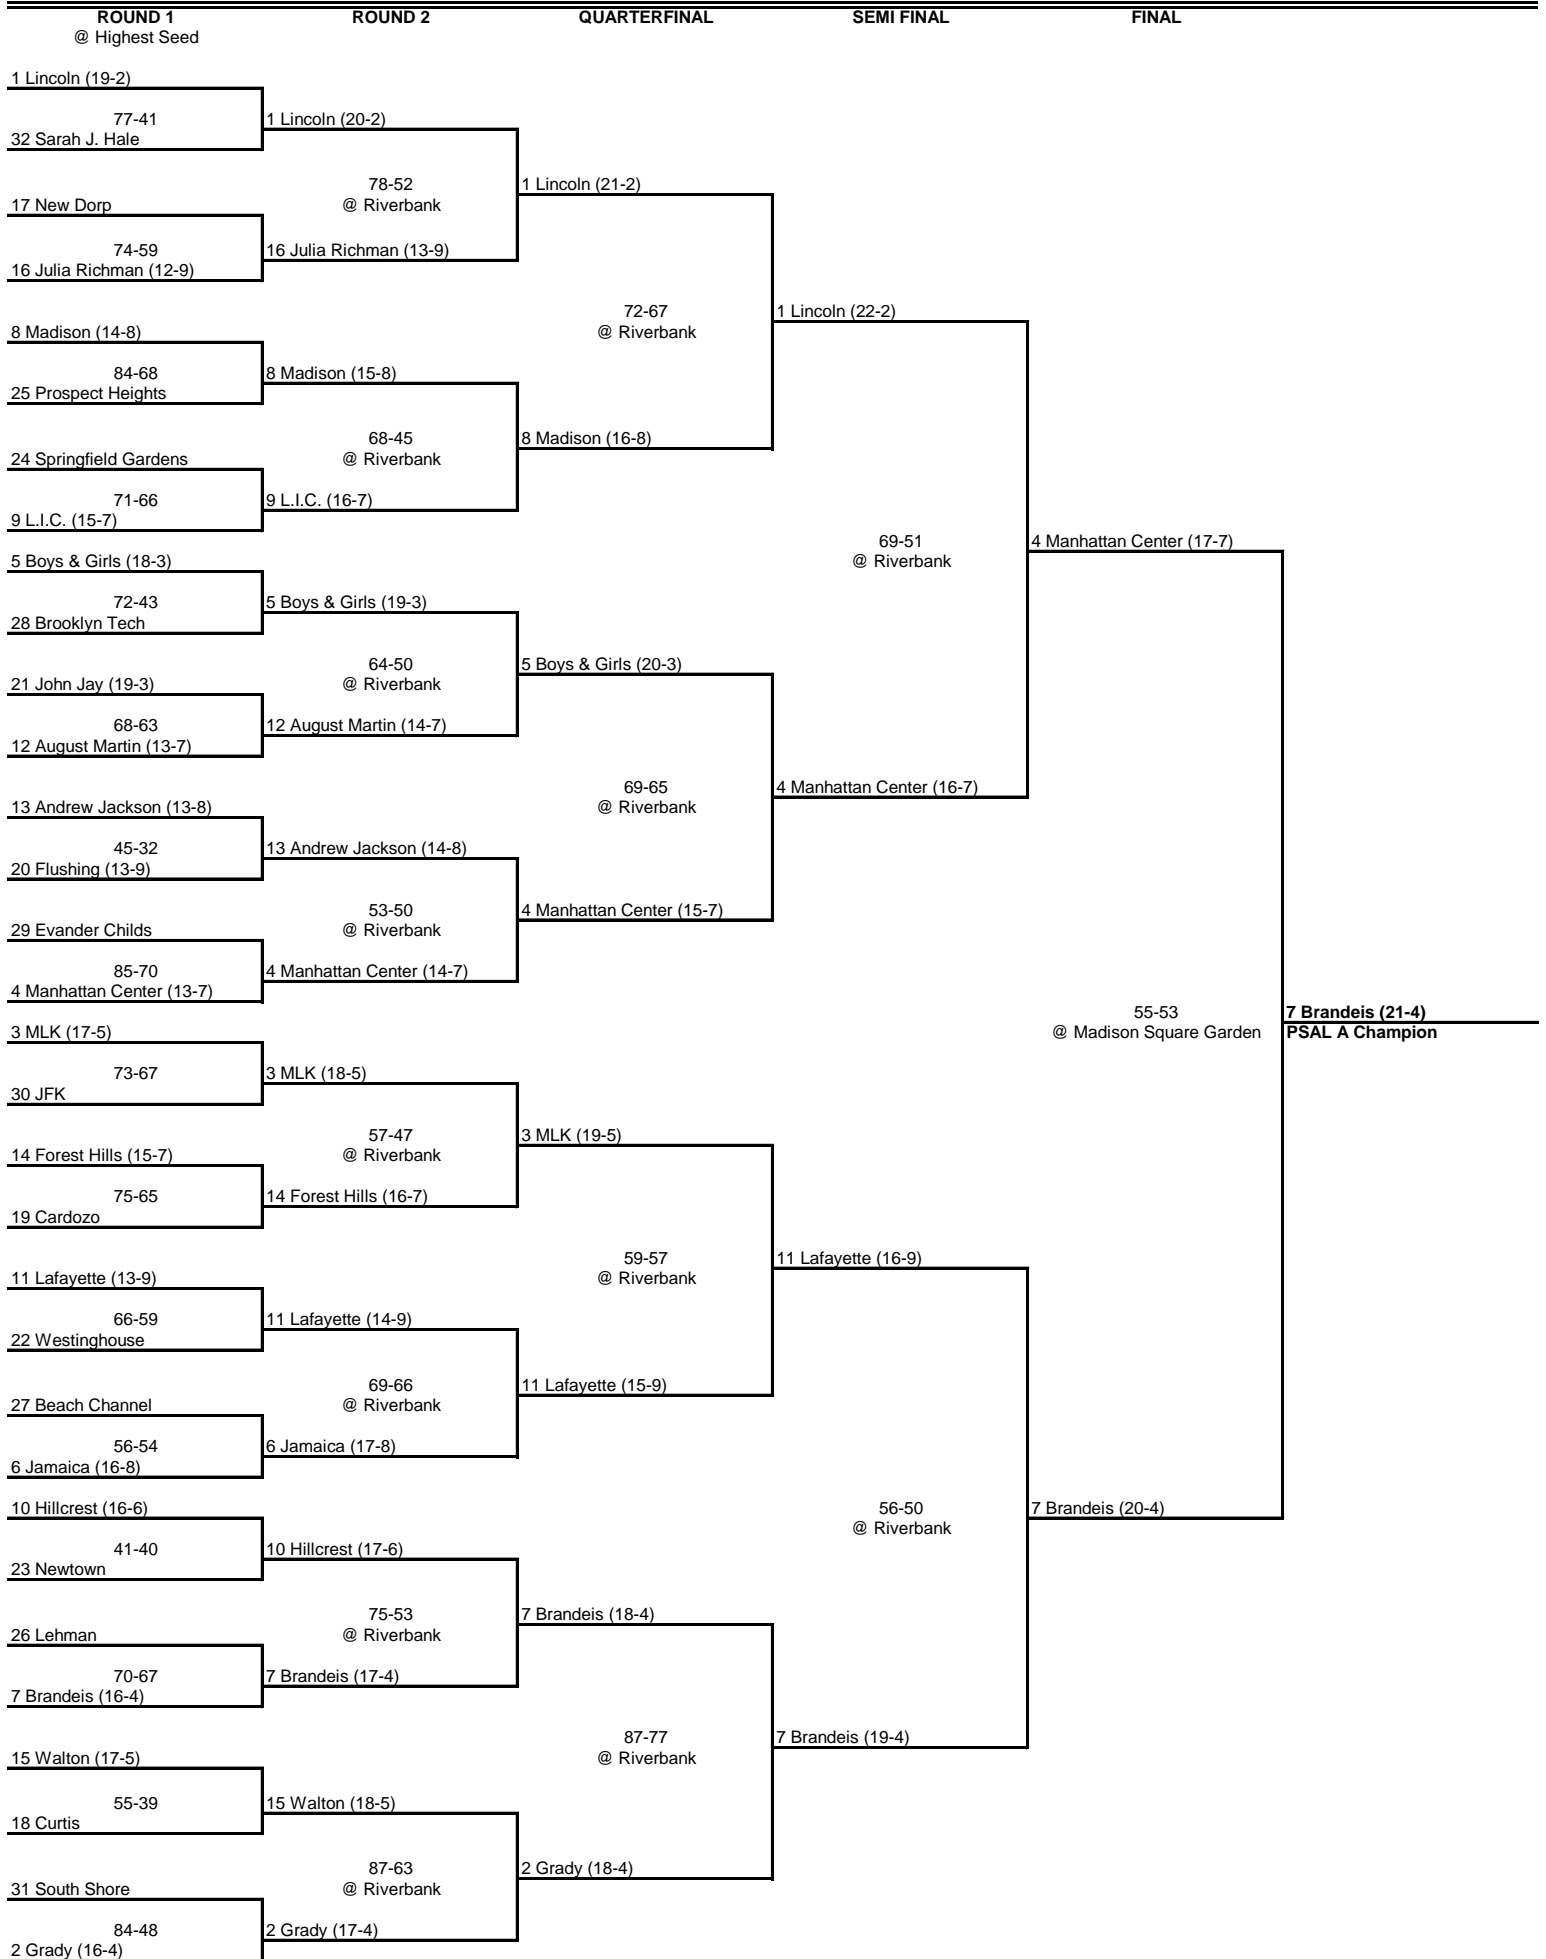

1992 PSAL A Playoff Bracket

1992 PSAL B Playoff Bracket

QUARTERFINAL

SEMI FINAL

FINAL