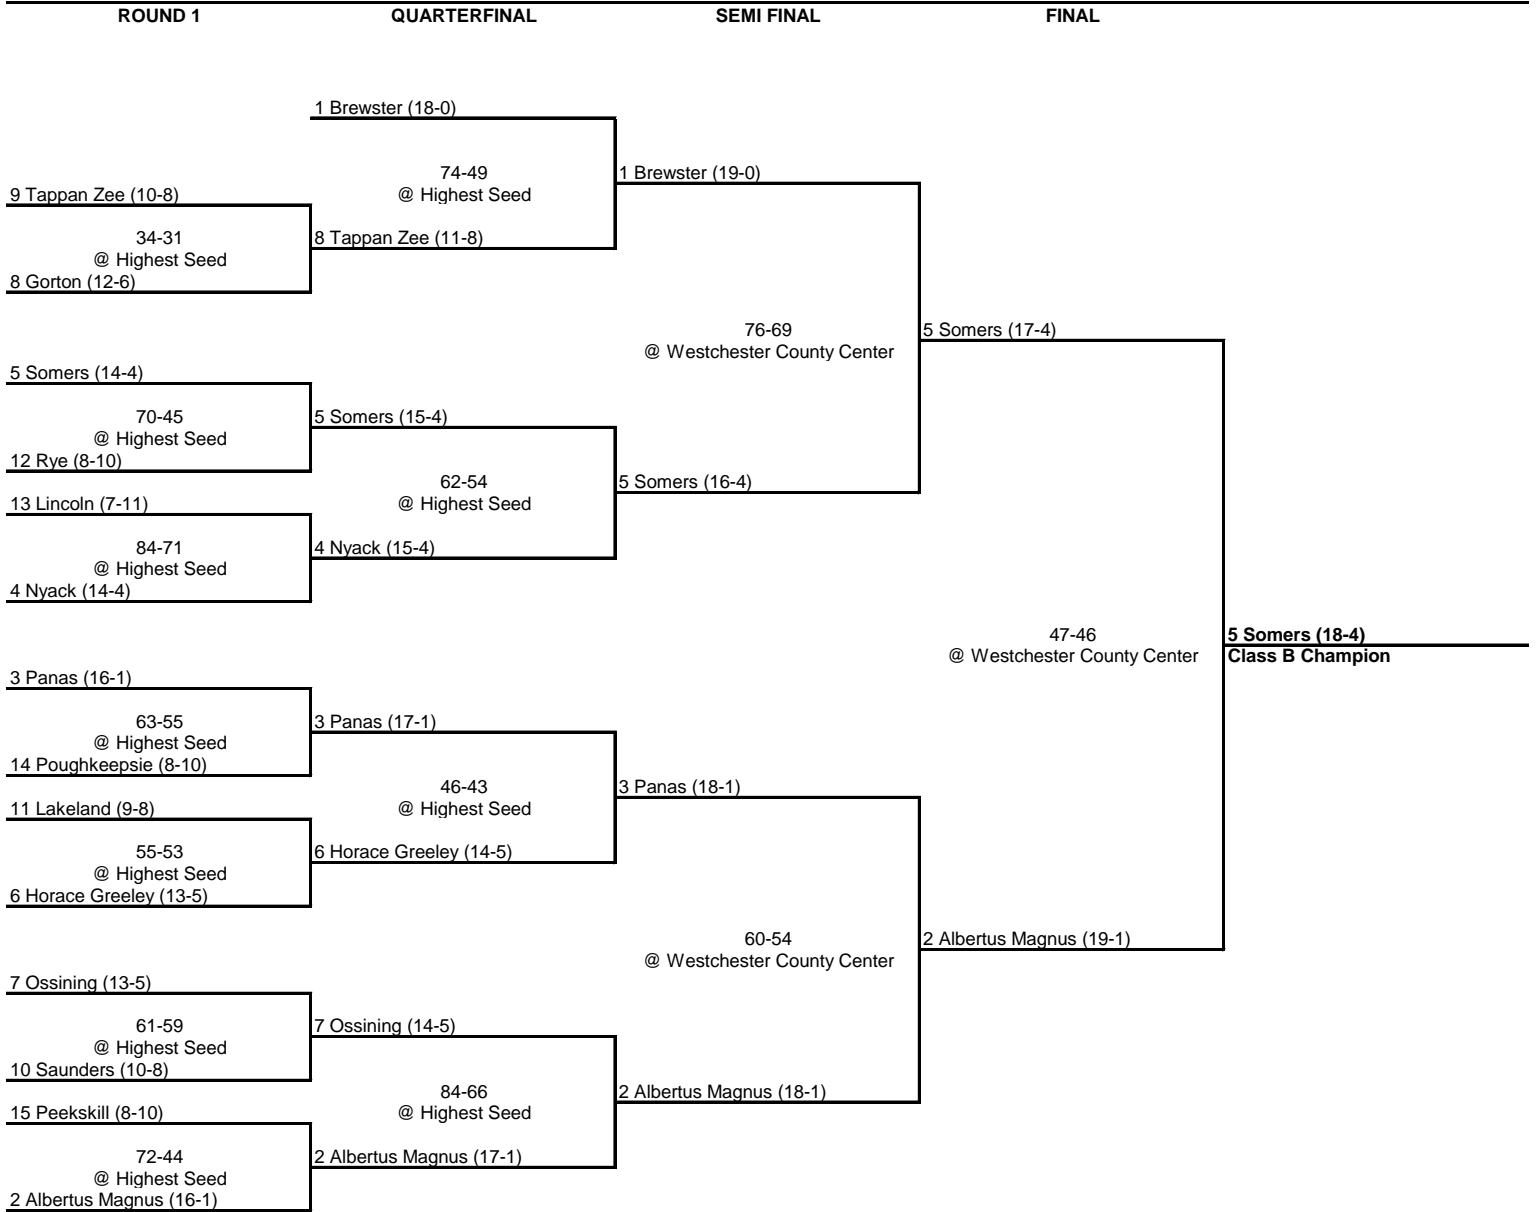

1992 CLASS A CHAMPIONSHIP

New York State Section I

1992 CLASS B CHAMPIONSHIP

New York State Section I

1992 CLASS C CHAMPIONSHIP

New York State Section I

1992 CLASS D CHAMPIONSHIP

New York State Section I