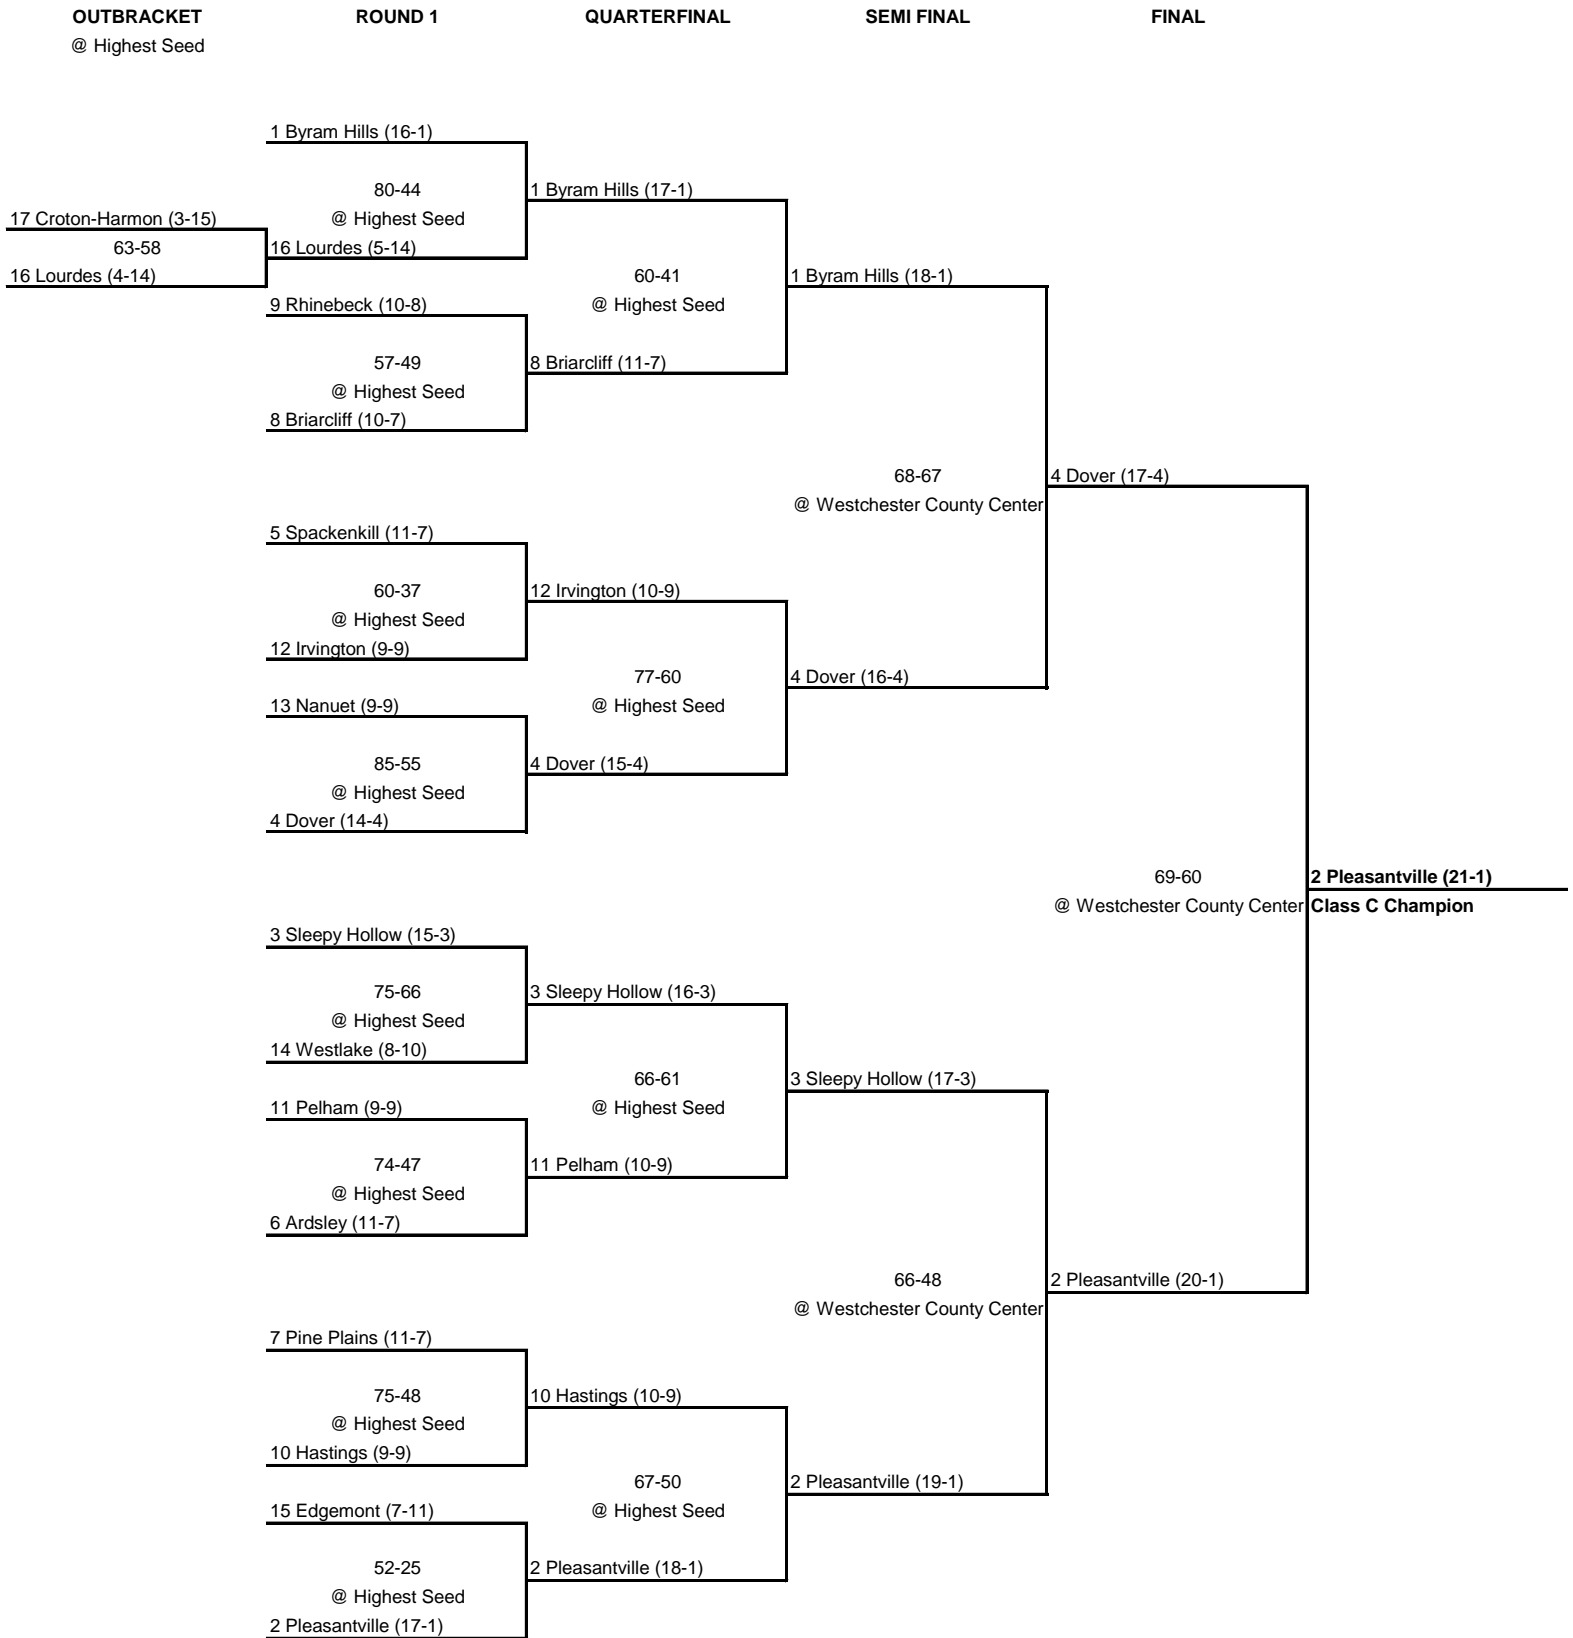

1992 CLASS A CHAMPIONSHIP

New York State Section I

1992 CLASS B CHAMPIONSHIP

New York State Section I

1992 CLASS C CHAMPIONSHIP

New York State Section I

1992 CLASS D CHAMPIONSHIP

New York State Section I