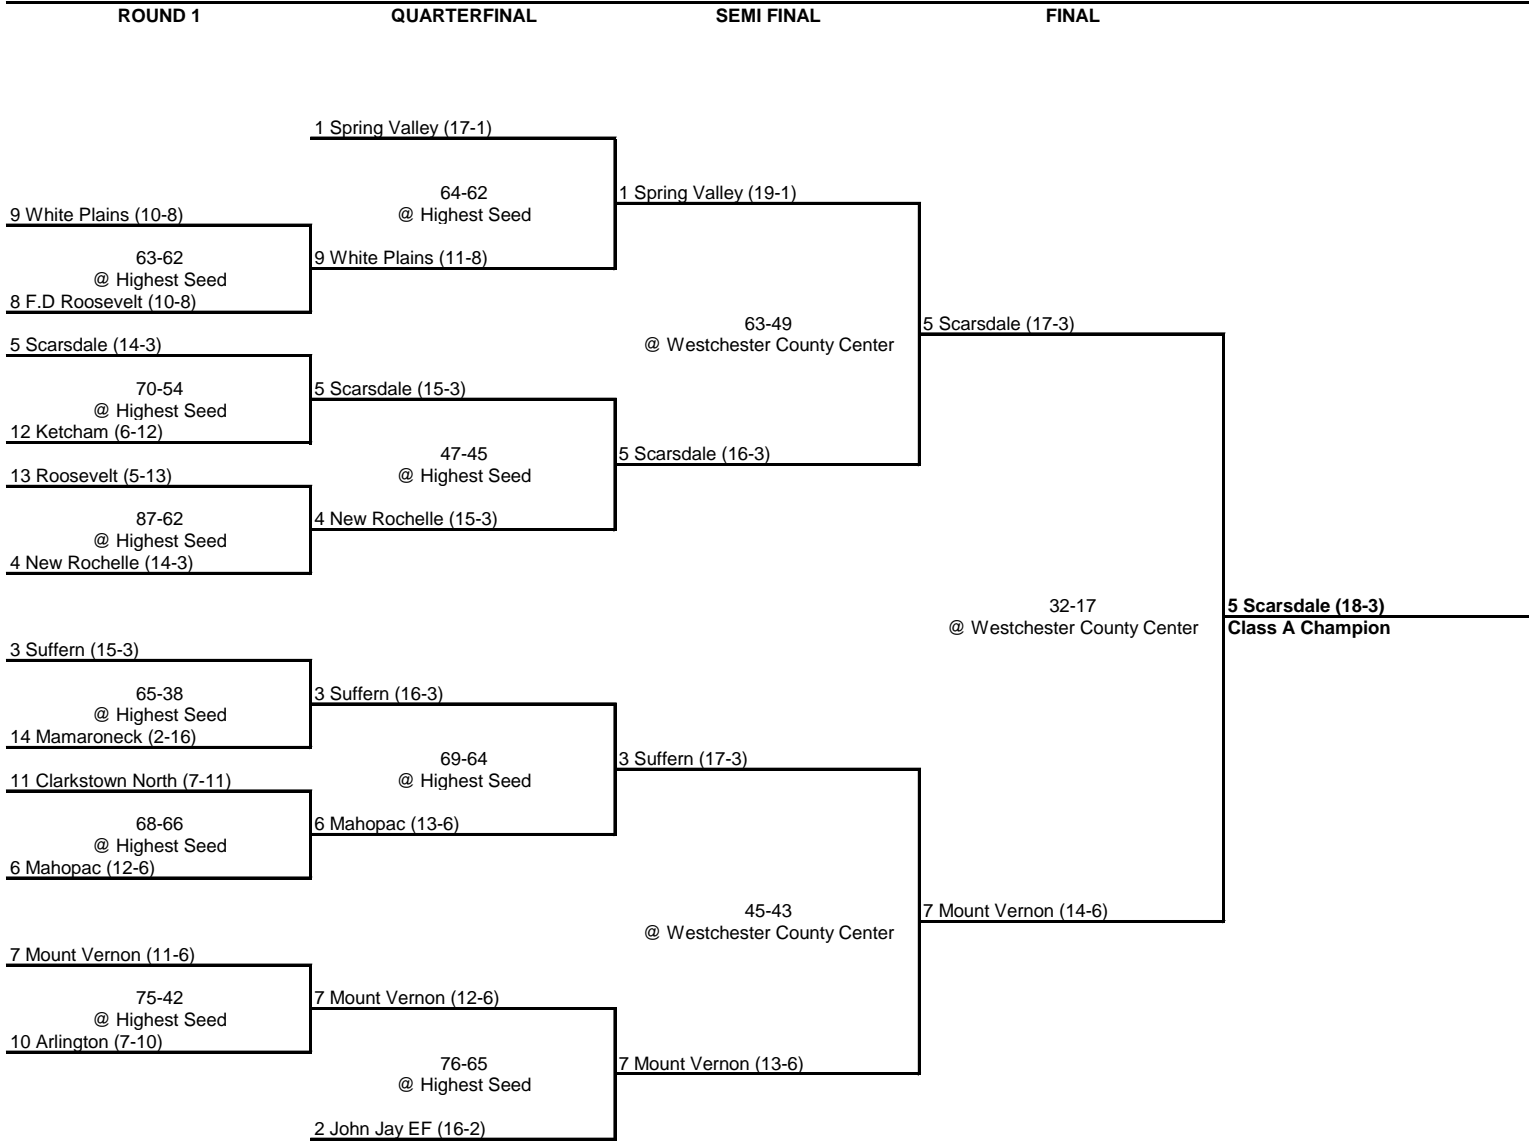

1992 CLASS A CHAMPIONSHIP

New York State Section I

1992 CLASS B CHAMPIONSHIP

New York State Section I

1992 CLASS C CHAMPIONSHIP

New York State Section I

1992 CLASS D CHAMPIONSHIP

New York State Section I