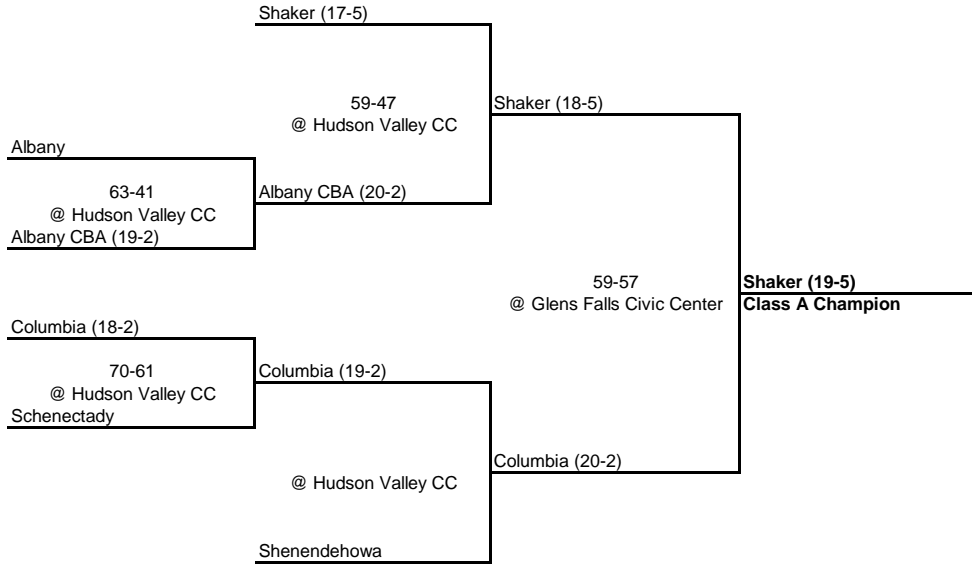

1992 CLASS A CHAMPIONSHIP

New York State Section II

SEMI FINAL

FINAL

NOTE: Bracket is incomplete due to lack of data.

1992 CLASS B CHAMPIONSHIP

New York State Section II

ROUND 2

QUARTERFINAL

SEMI FINAL

FINAL

1992 CLASS CC CHAMPIONSHIP

New York State Section II

ROUND 1

QUARTERFINAL

SEMI FINAL

FINAL

1992 CLASS C CHAMPIONSHIP

New York State Section II

ROUND 1

QUARTERFINAL

SEMI FINAL

FINAL

1 Cambridge (18-2)