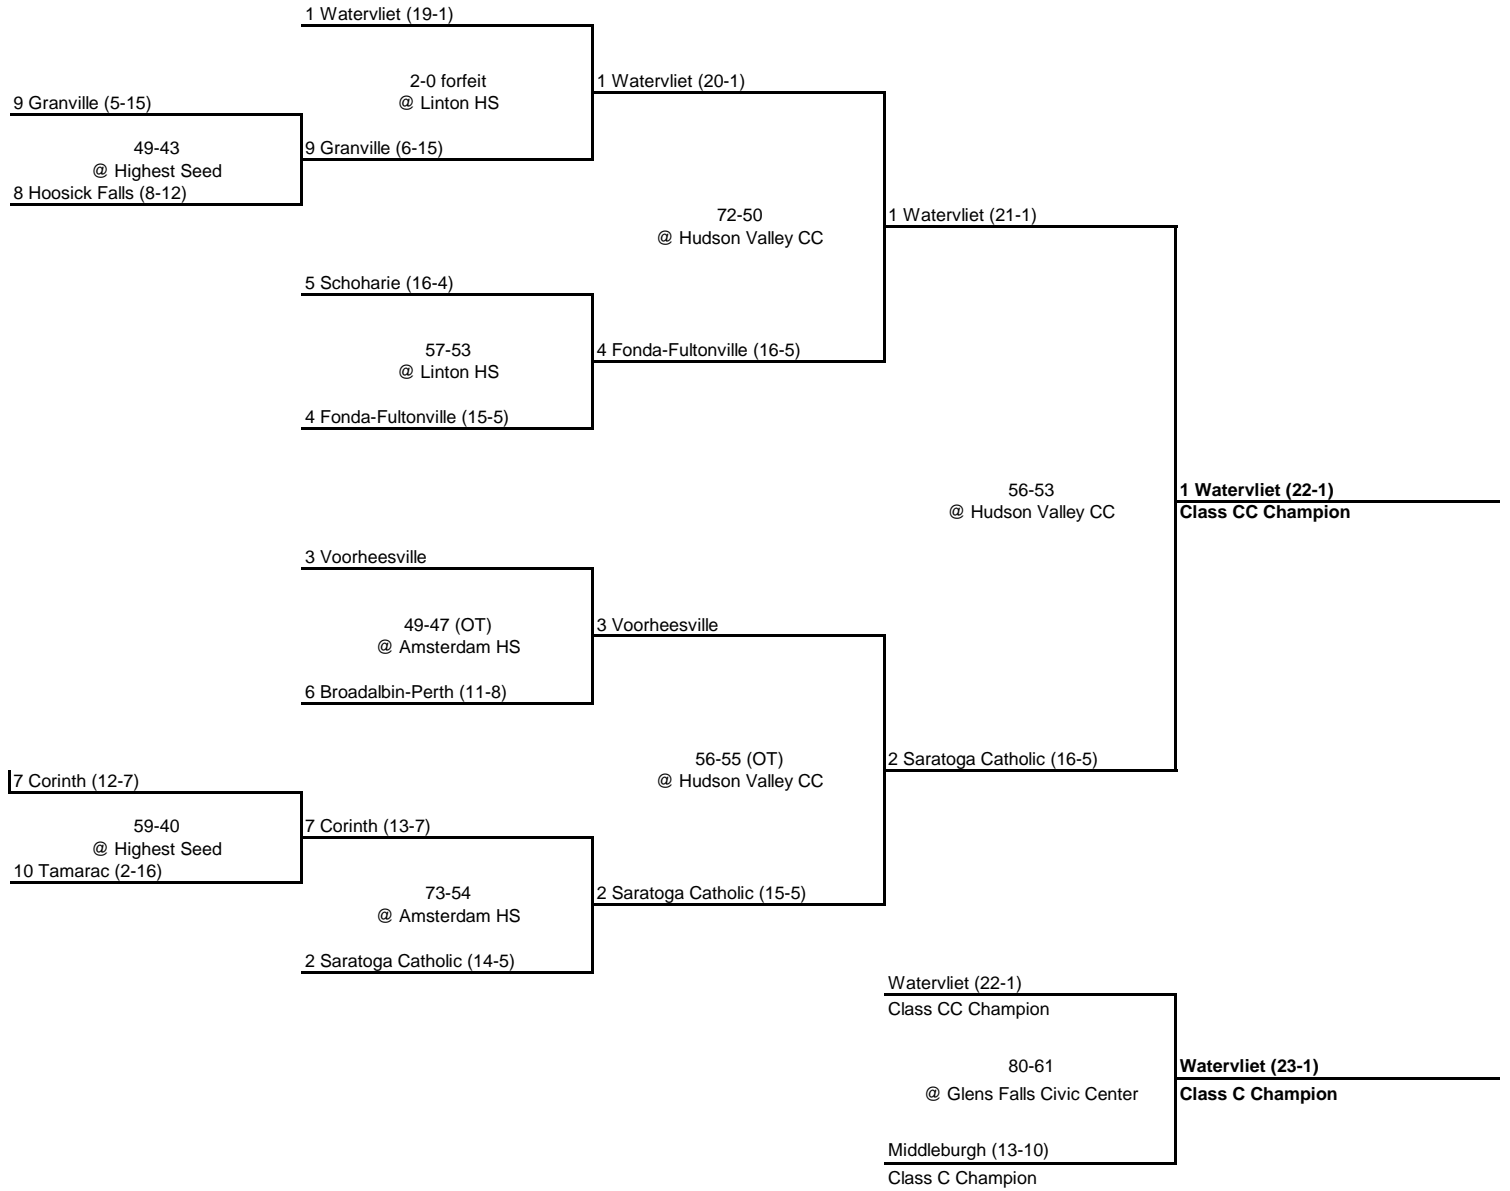

1992 CLASS CC CHAMPIONSHIP

New York State Section II

ROUND 1

QUARTERFINAL

SEMI FINAL

FINAL