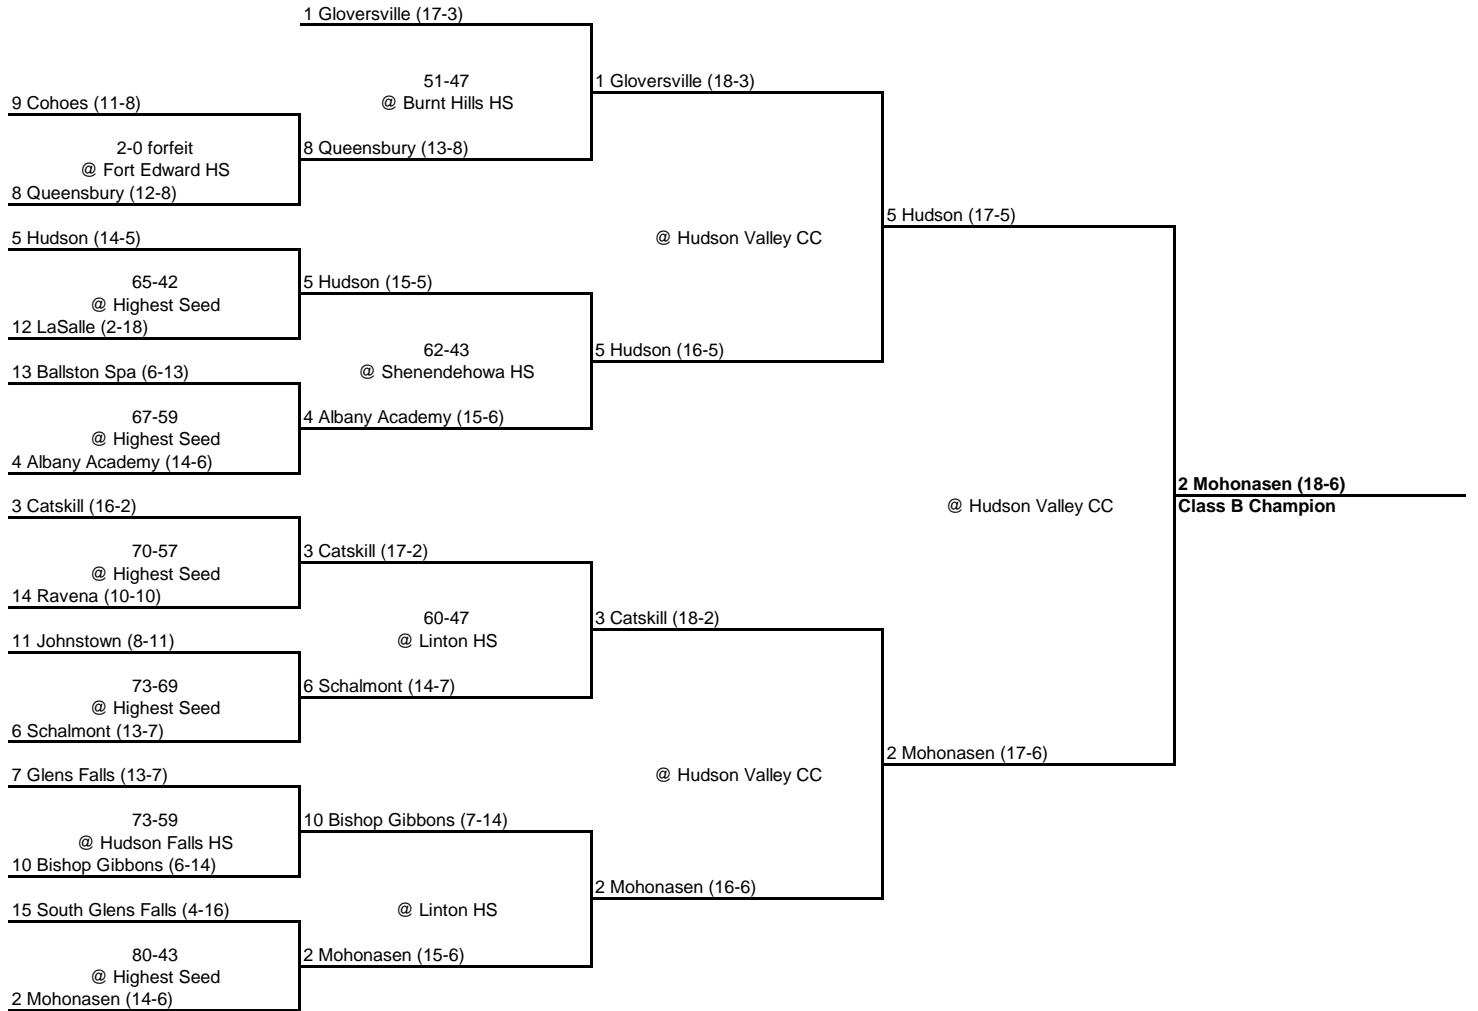

1992 CLASS A CHAMPIONSHIP

New York State Section II

SEMI FINAL

FINAL

NOTE: Bracket is incomplete due to lack of data.

1992 CLASS B CHAMPIONSHIP

New York State Section II

ROUND 2

QUARTERFINAL

SEMI FINAL

FINAL

1992 CLASS CC CHAMPIONSHIP

New York State Section II

ROUND 1

QUARTERFINAL

SEMI FINAL