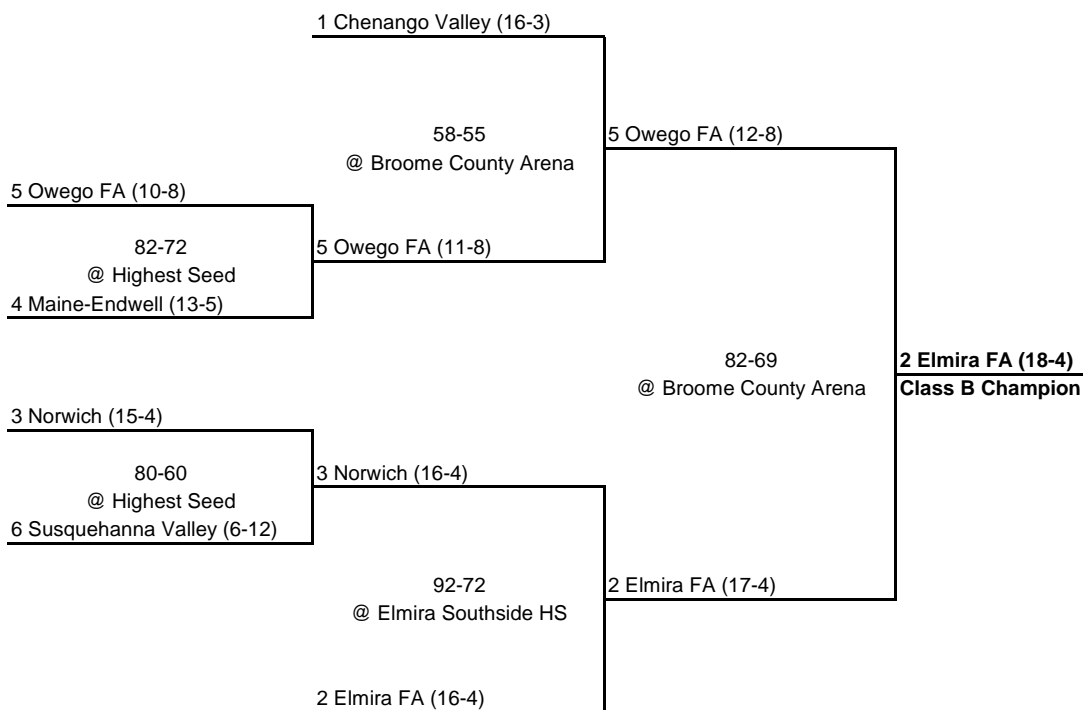

1992 CLASS A CHAMPIONSHIP

New York State Section IV

QUARTERFINAL

SEMI FINAL

FINAL

1992 CLASS B CHAMPIONSHIP

New York State Section IV

QUARTERFINAL

SEMI FINAL

FINAL

1992 CLASS C CHAMPIONSHIP

New York State Section IV

ROUND 1

QUARTERFINAL

SEMI FINAL

FINAL

EAST

1 Whitney Point (19-1)

97-43
@ Highest Seed
15 Unatego (11-8)

1 Whitney Point (20-1)

72-52
@ Highest Seed

1 Whitney Point (21-1)

11 Oneonta (8-11)

77-72
@ Highest Seed
10 Walton (13-5)