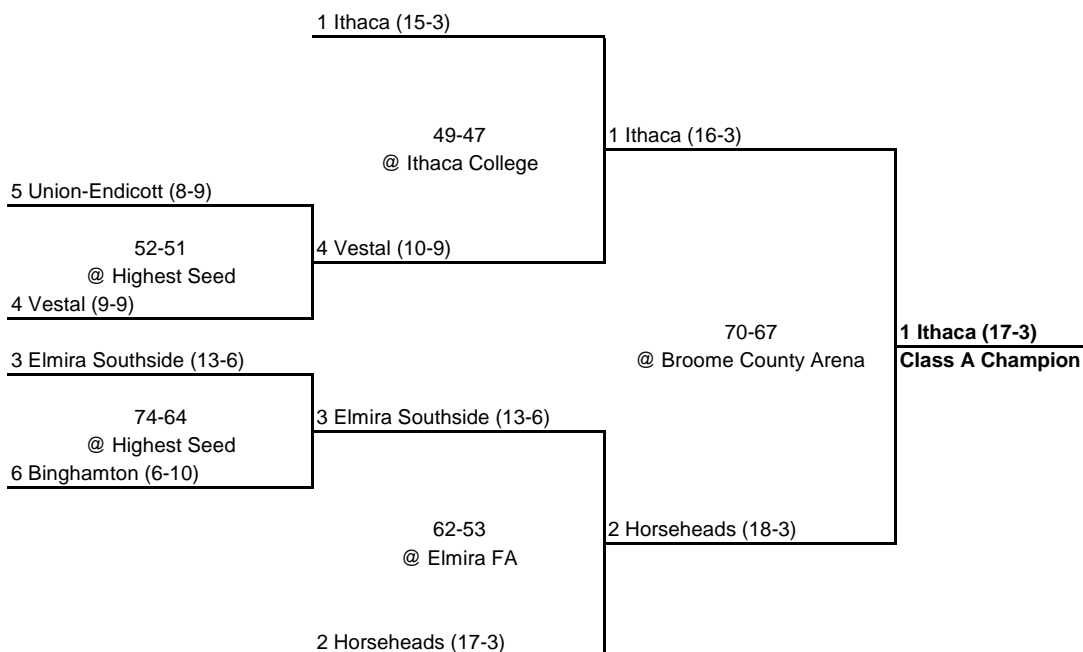

1992 CLASS A CHAMPIONSHIP

New York State Section IV

QUARTERFINAL

SEMI FINAL

FINAL

1992 CLASS B CHAMPIONSHIP

New York State Section IV

QUARTERFINAL

SEMI FINAL

FINAL

1992 CLASS C CHAMPIONSHIP

New York State Section IV

ROUND 1

QUARTERFINAL

SEMI FINAL

FINAL

EAST

1 Whitney Point (19-1)

97-43
@ Highest Seed
15 Unatego (11-8)

1 Whitney Point (20-1)

72-52
@ Highest Seed

1 Whitney Point (21-1)

11 Oneonta (8-11)

77-72
@ Highest Seed
10 Walton (13-5)