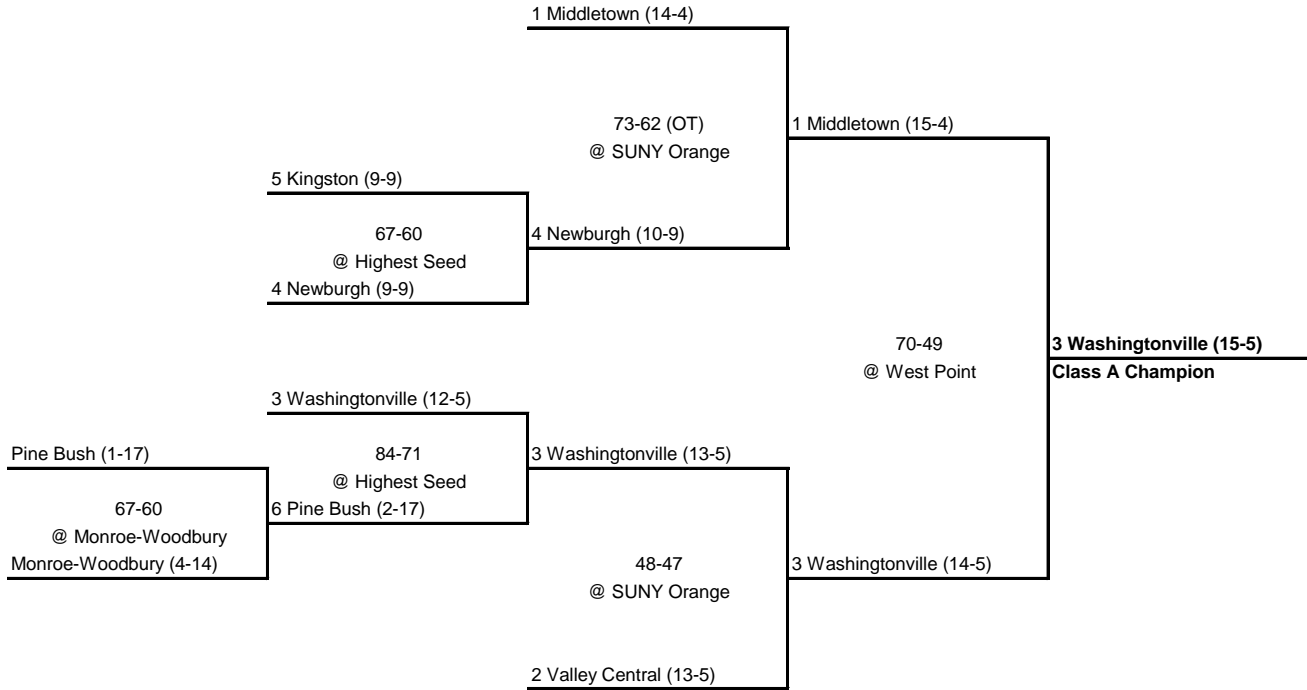

## New York State Section IX

---

PLAY IN

QUARTERFINAL

SEMI FINAL

FINAL

---

**1992 CLASS B CHAMPIONSHIP**

**New York State Section IX**

QUARTERFINAL

SEMI FINAL

FINAL

1 Marlboro (18-3)

69-50  
@ Highest Seed  
8 Warwick (7-11)

1 Marlboro (19-3)

65-56  
@ SUNY Ulster

1 Marlboro (20-3)

5 Saugerties (12-7)

60-55  
@ Highest Seed  
4 Goshen (10-8)

4 Goshen (11-8)

64-59  
@ West Point

**2 Walkkill (21-3)**  
**Class B Champion**

3 Port Jervis (10-7)

47-42  
@ Highest Seed  
6 Minisink Valley (8-8)