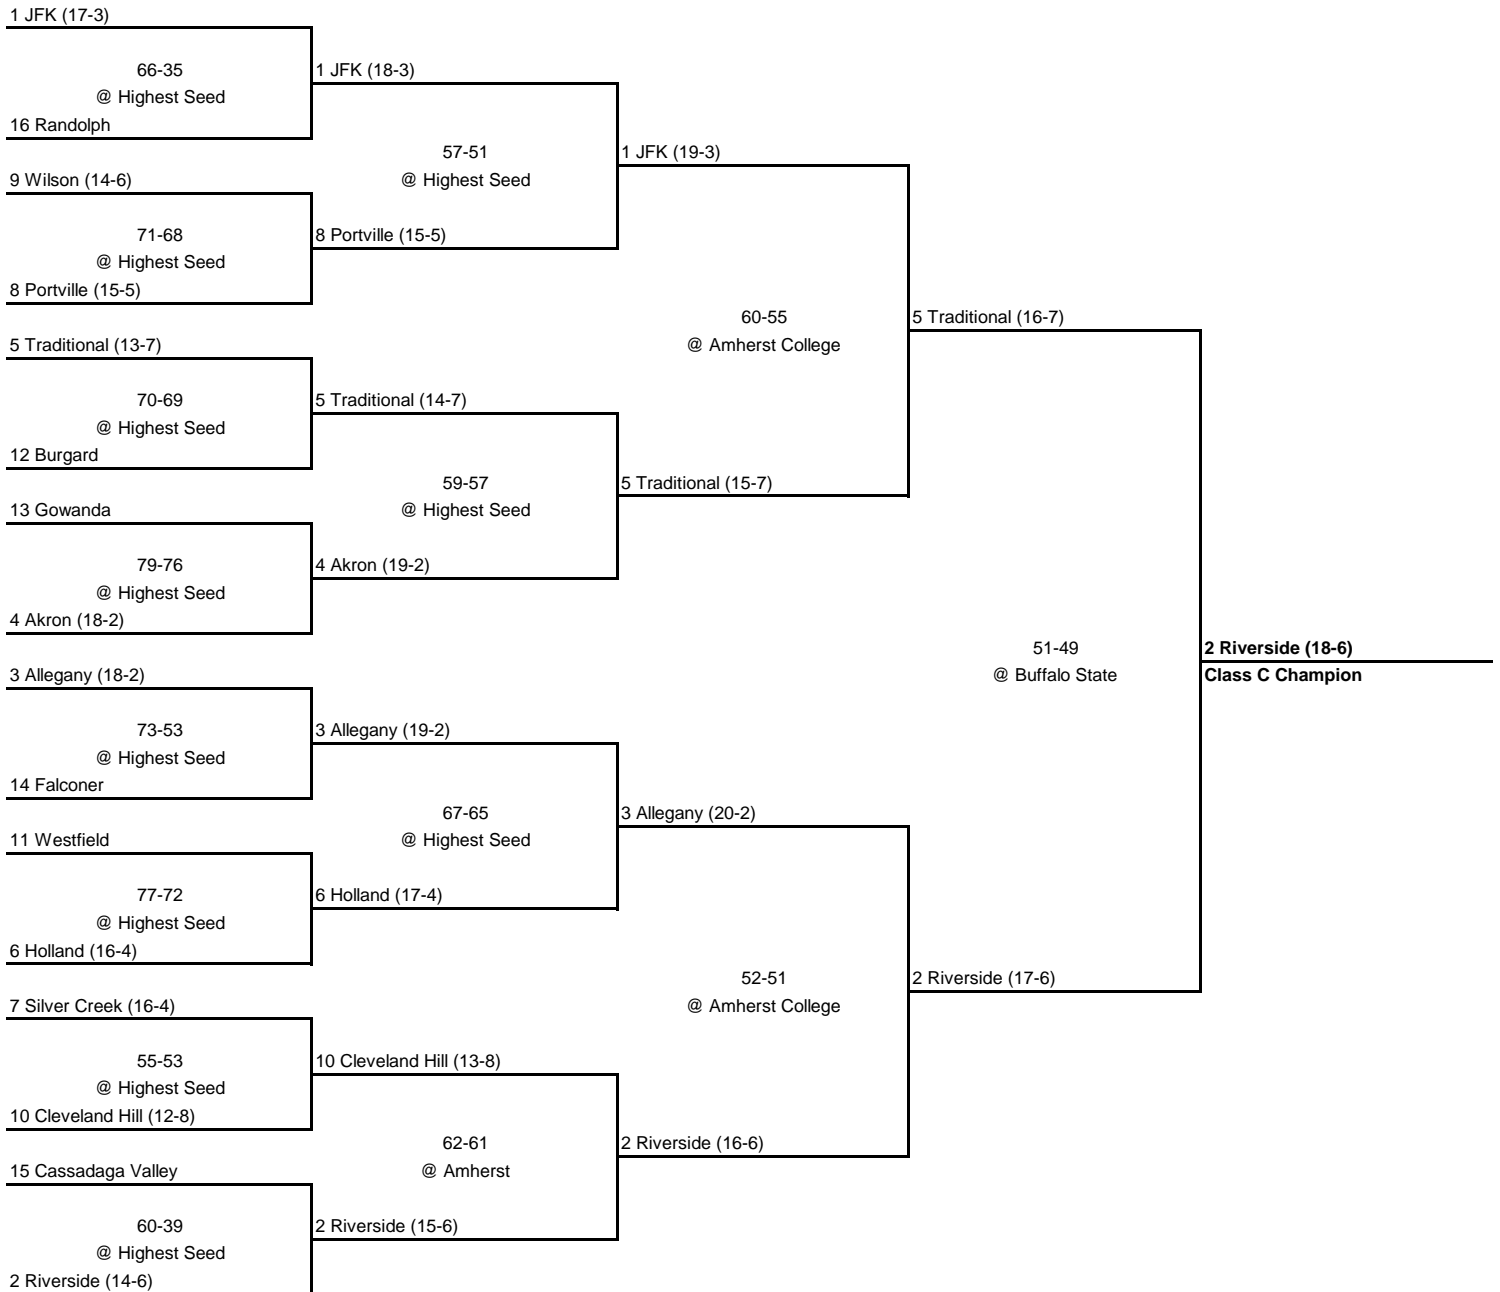

## New York State Section VI

ROUND 1

QUARTERFINAL

SEMI FINAL

FINAL

---

---