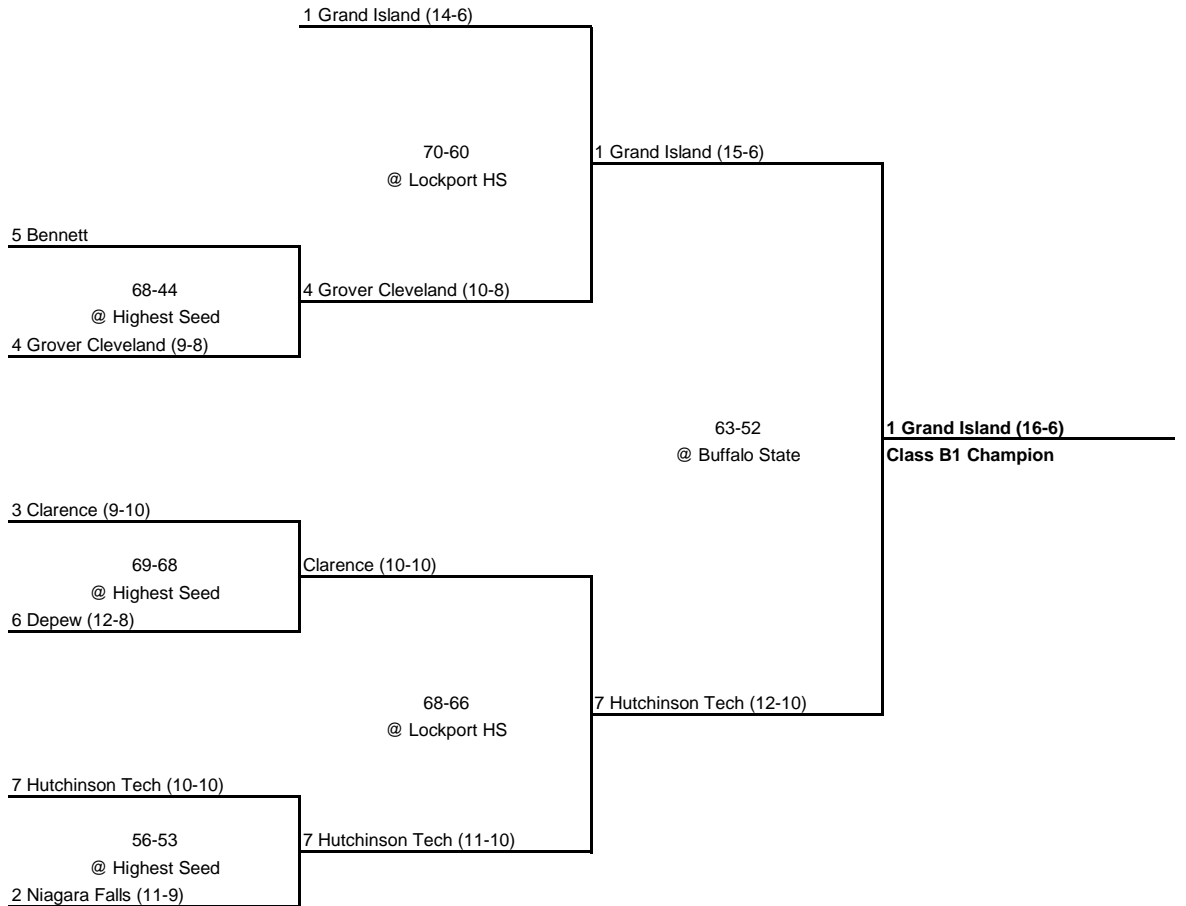

1992 Class B1 Championship

New York State Section VI

QUARTERFINAL

SEMI FINAL

FINAL