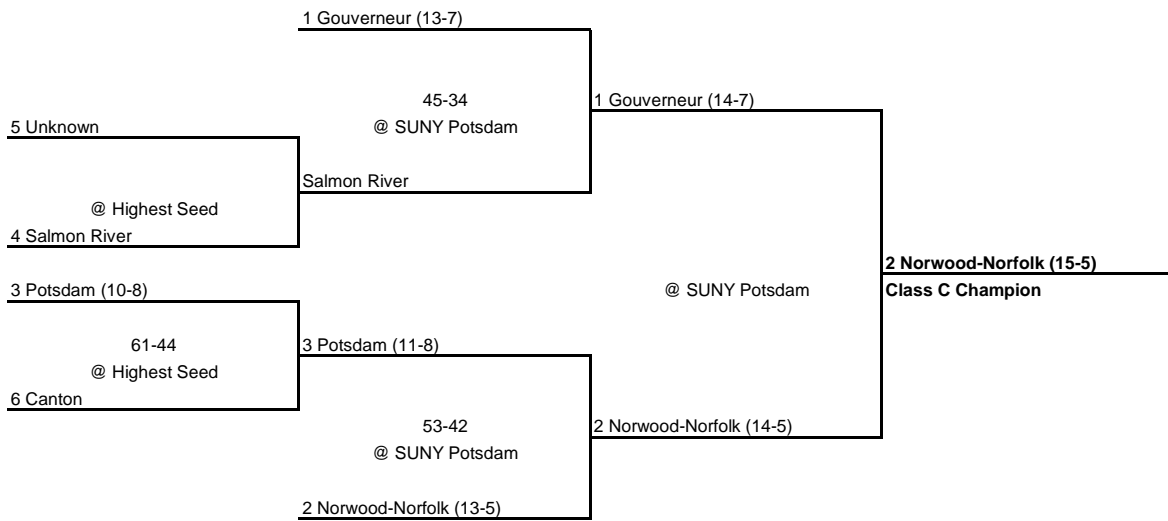

1992 CLASS B CHAMPIONSHIP

New York State Section X

FINAL

1992 CLASS C CHAMPIONSHIP

New York State Section X

QUARTERFINAL

SEMI FINAL

FINAL

1992 CLASS D CHAMPIONSHIP

New York State Section X

QUARTERFINAL

SEMI FINAL

FINAL

Class D1

Harrisville (18-2)

70-44
@ Ogdensburg FA