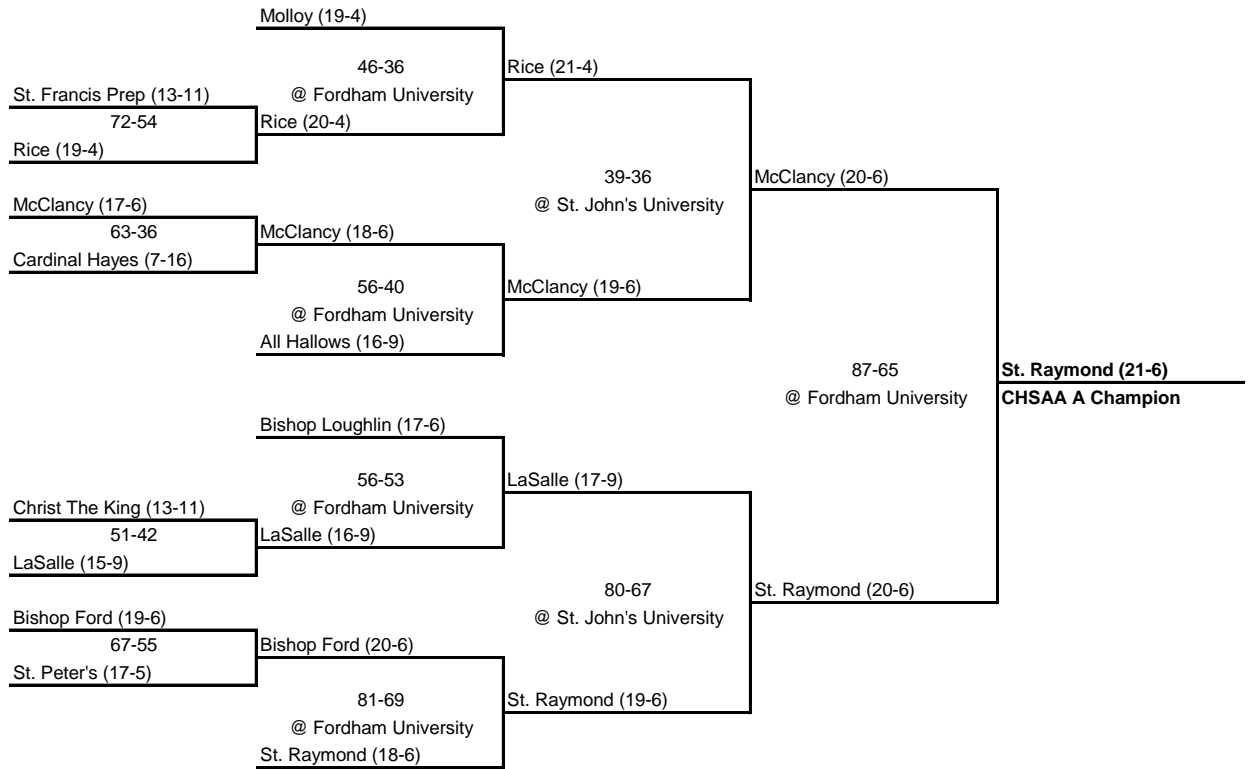

1993 CHSAA A Intersectional Playoff Bracket

ROUND 1

QUARTERFINAL

SEMI FINAL

STATE FINAL

1993 CHSAA B Intersectional Playoff Bracket

1993 CHSAA C Intersectional Playoff Bracket

QUARTERFINAL

QUARTERFINAL

SEMI FINAL

FINAL