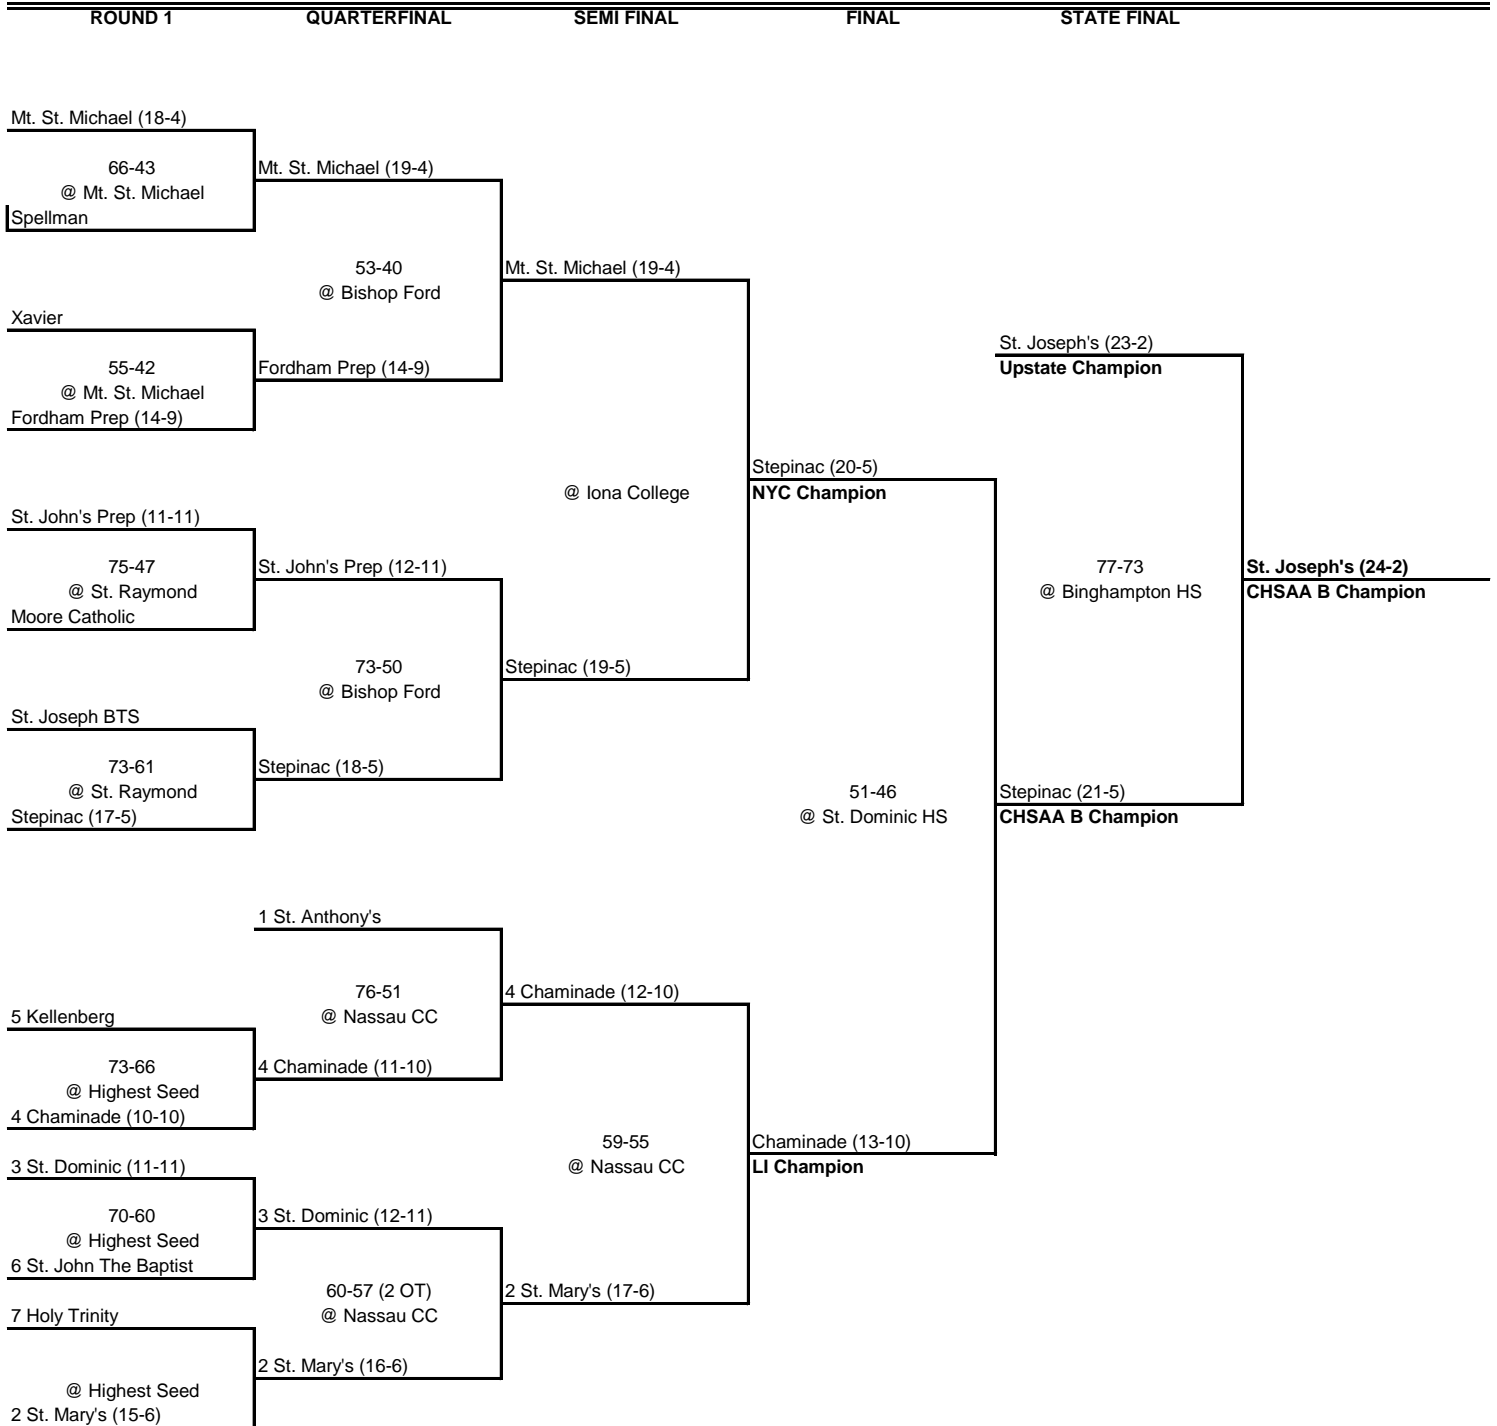

1993 CHSAA A Intersectional Playoff Bracket

ROUND 1

QUARTERFINAL

SEMI FINAL

STATE FINAL

1993 CHSAA B Intersectional Playoff Bracket

1993 CHSAA C Intersectional Playoff Bracket

QUARTERFINAL

QUARTERFINAL

SEMI FINAL

FINAL